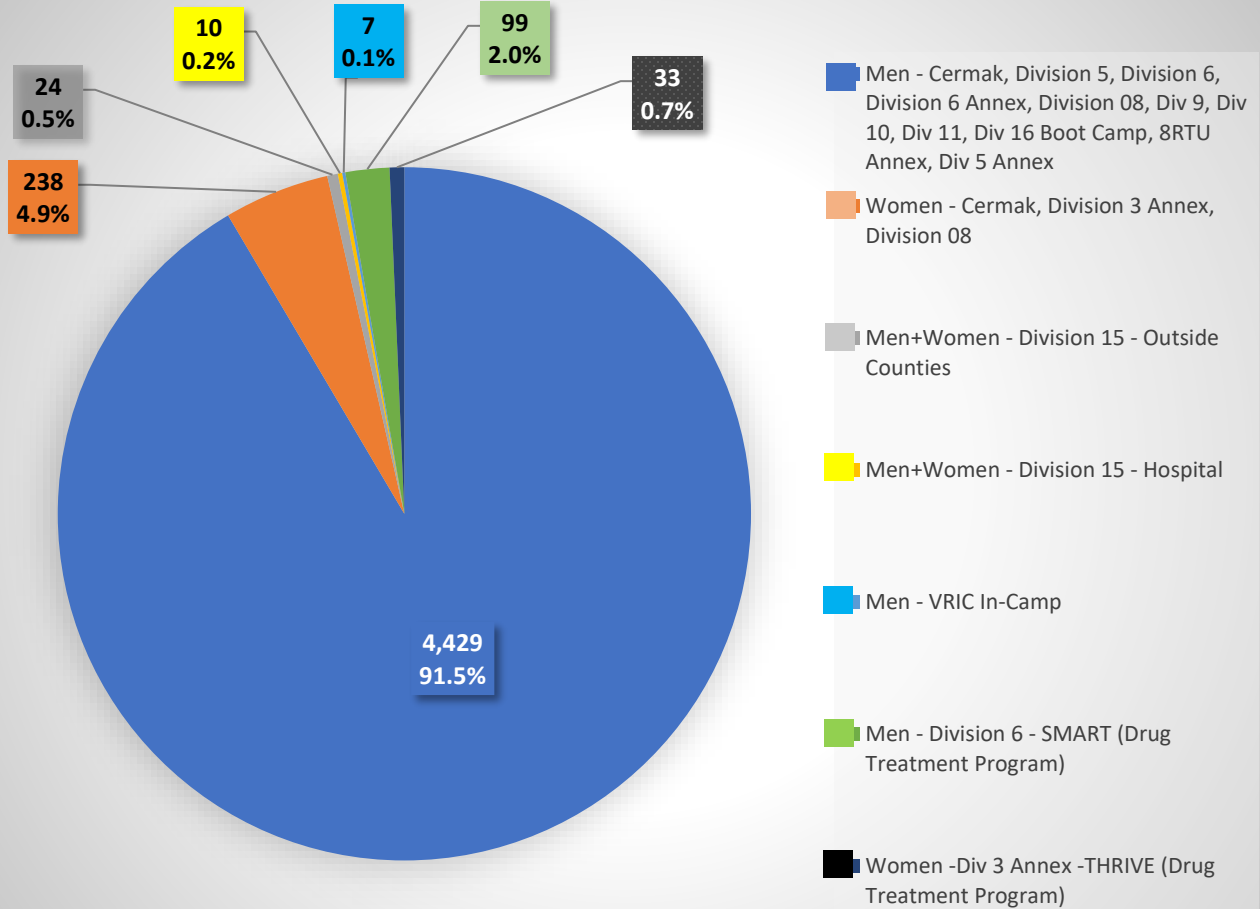

# Sheriff's Daily Report

## 10/24/2023

Under the Custody of the Sheriff	
Total Male and Female	<b>6,663</b>
Jail Population	4,840
Community Corrections	1,823

### Jail Population - Behind the Walls