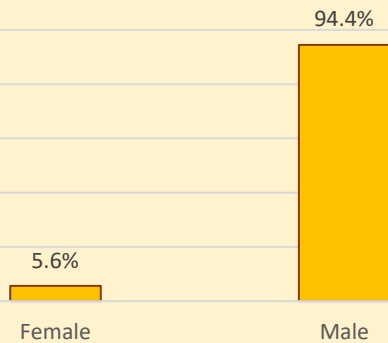

Sheriff's Daily Report

10/24/2023

CCSO Population Demographics

In Confinement

Gender ID Distribution