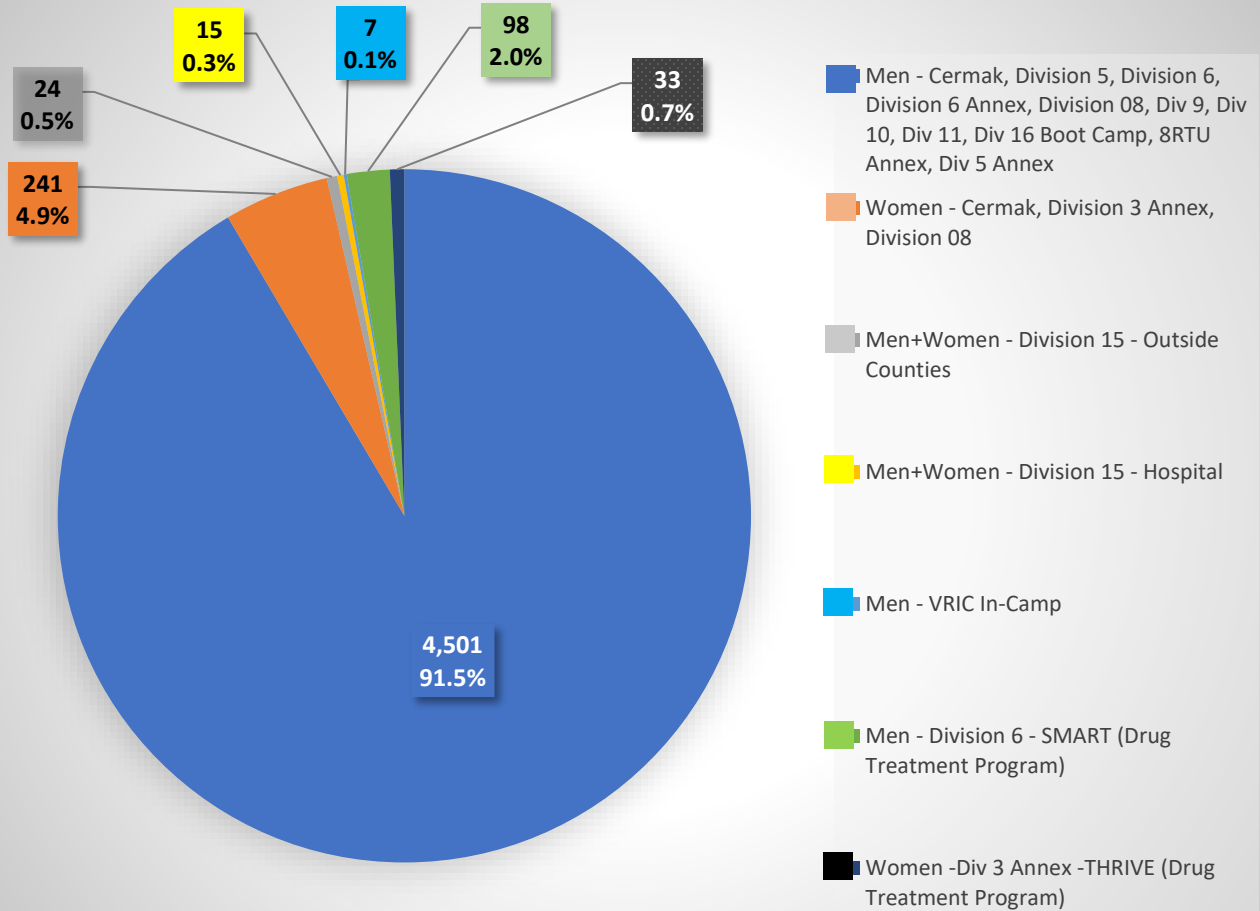

Sheriff's Daily Report

10/23/2023

Under the Custody of the Sheriff	
Total Male and Female	6,744
Jail Population	4,919
Community Corrections	1,825

Jail Population - Behind the Walls

Sheriff's Daily Report

10/23/2023

CCSO Population Demographics