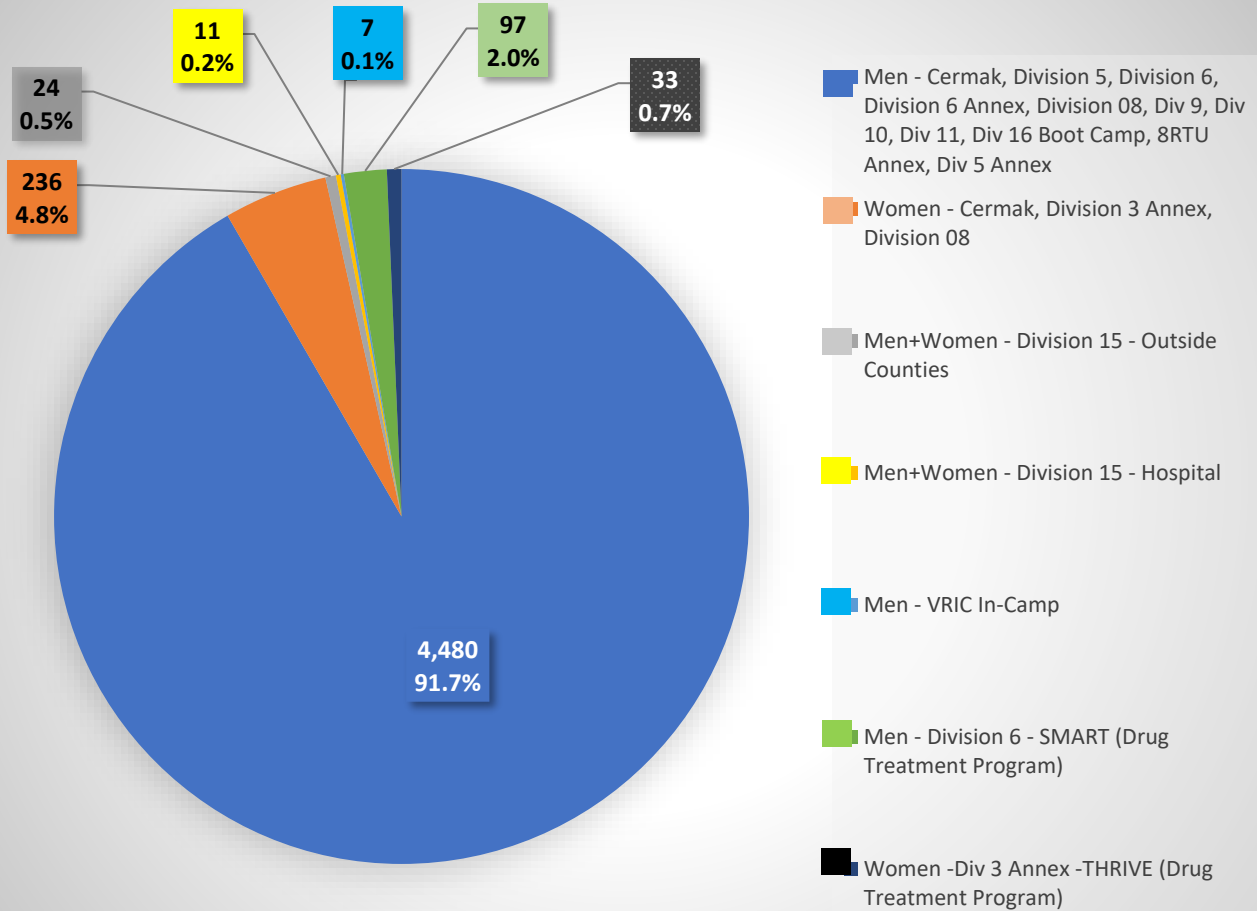

Sheriff's Daily Report

10/22/2023

Under the Custody of the Sheriff	
Total Male and Female	6,715
Jail Population	4,888
Community Corrections	1,827

Jail Population - Behind the Walls

Sheriff's Daily Report

10/22/2023

CCSO Population Demographics