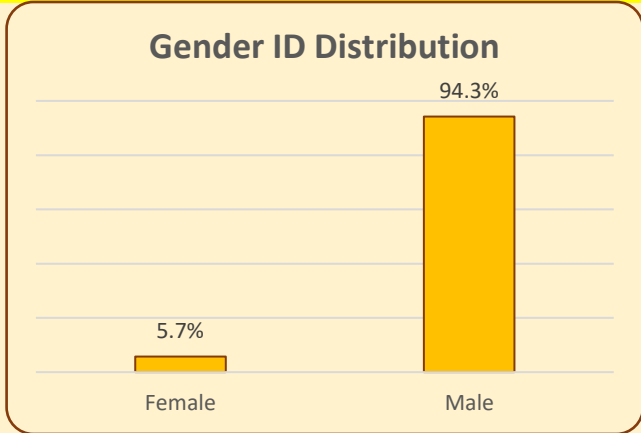

Sheriff's Daily Report

10/20/2023

CCSO Population Demographics

In Confinement