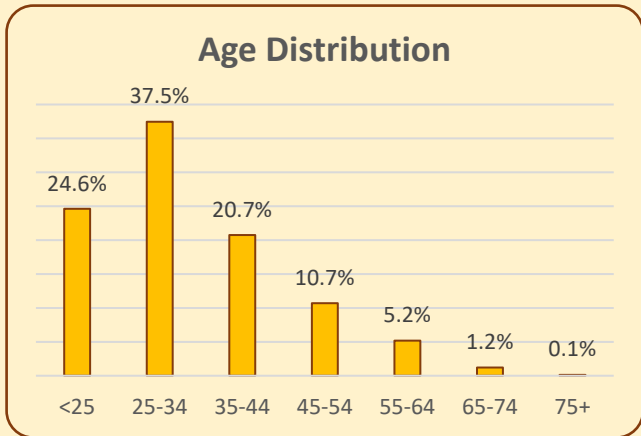

Sheriff's Daily Report

10/20/2023

CCSO Population Demographics

In Confinement