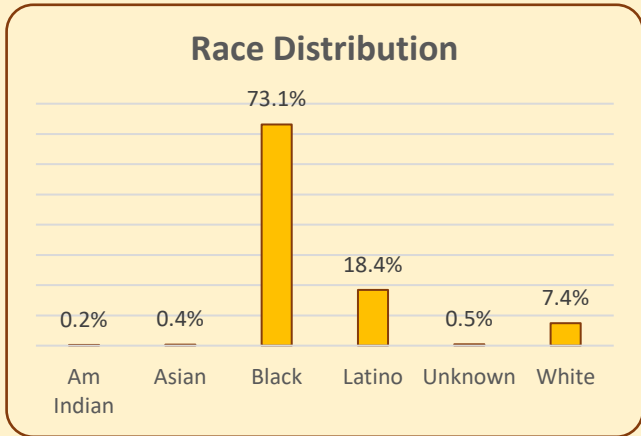

Sheriff's Daily Report

10/20/2023

CCSO Population Demographics

In Confinement