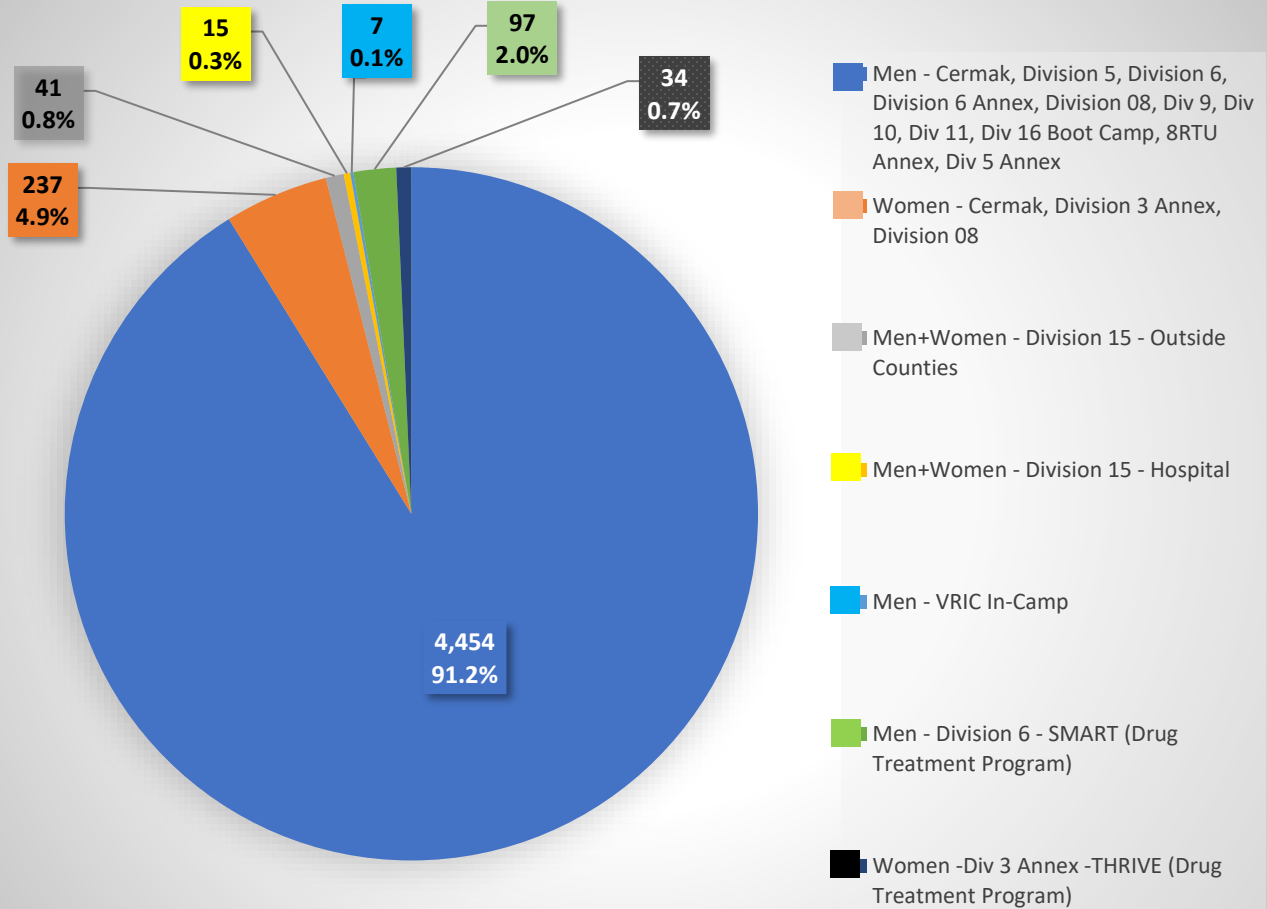

Sheriff's Daily Report

10/20/2023

Under the Custody of the Sheriff	
Total Male and Female	6,716
Jail Population	4,885
Community Corrections	1,831

Jail Population - Behind the Walls

Sheriff's Daily Report

10/20/2023

CCSO Population Demographics

In Confinement

Community Corrections