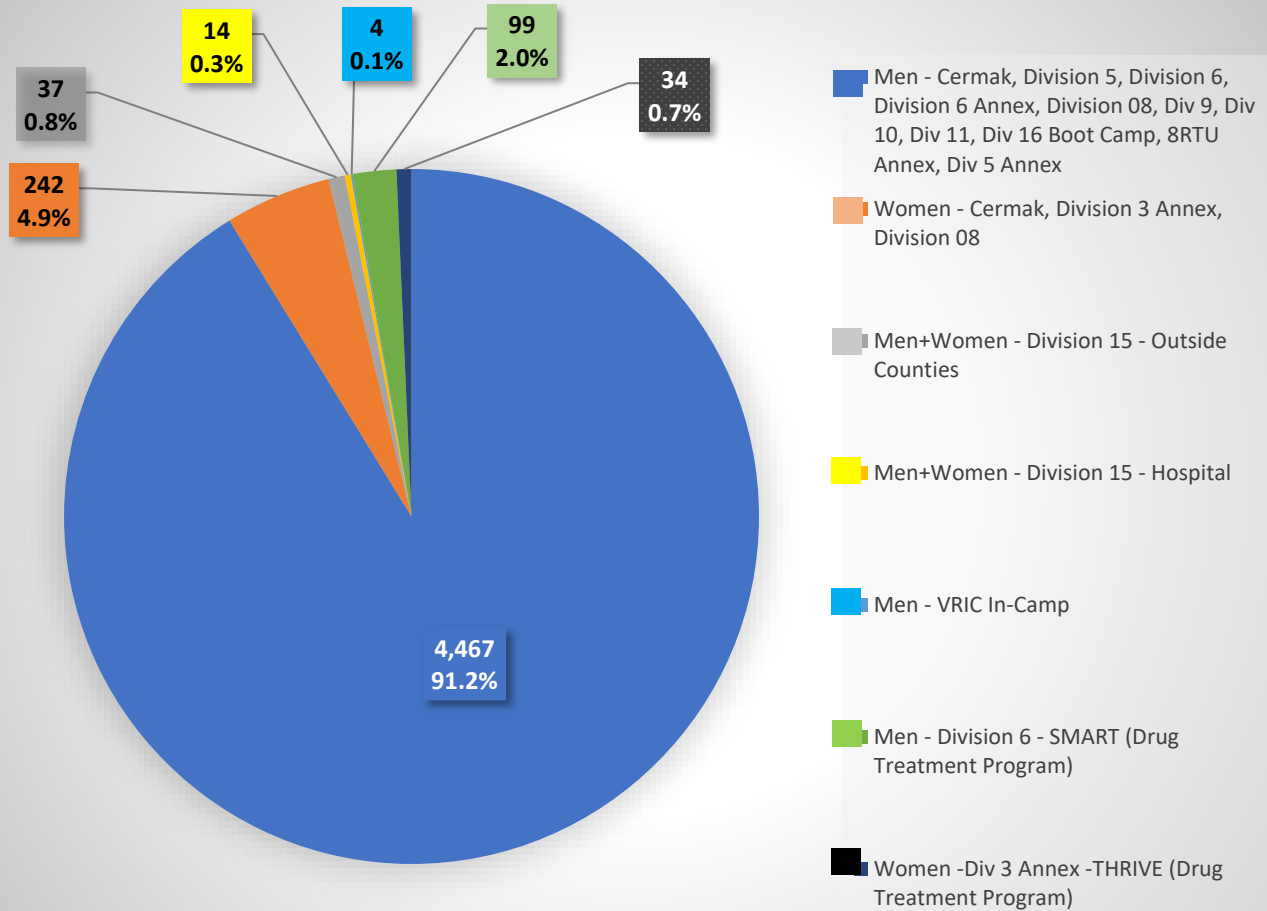

Sheriff's Daily Report

10/18/2023

Under the Custody of the Sheriff	
Total Male and Female	6,736
Jail Population	4,897
Community Corrections	1,839

Jail Population - Behind the Walls

Sheriff's Daily Report
10/18/2023

CCSO Population Demographics