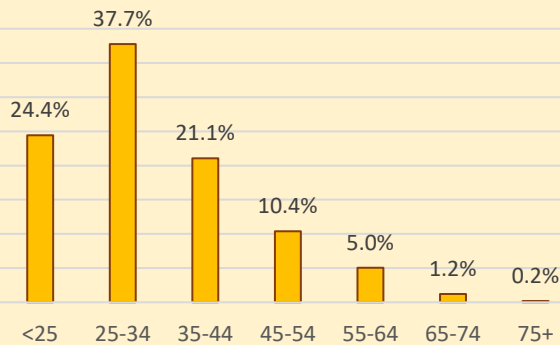

Sheriff's Daily Report

10/15/2023

Under the Custody of the Sheriff	
Total Male and Female	6,796
Jail Population	4,957
Community Corrections	1,839

Jail Population - Behind the Walls

Sheriff's Daily Report

10/15/2023

CCSO Population Demographics

In Confinement

Gender ID Distribution

Race Distribution

Age Distribution

Community Corrections

Gender ID Distribution

Race Distribution

Age Distribution