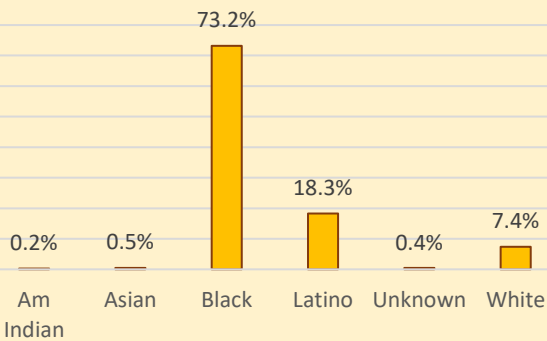

Sheriff's Daily Report

10/15/2023

Under the Custody of the Sheriff	
Total Male and Female	6,796
Jail Population	4,957
Community Corrections	1,839

Jail Population - Behind the Walls

Sheriff's Daily Report

10/15/2023

CCSO Population Demographics

In Confinement

Gender ID Distribution

Race Distribution

Age Distribution

Community Corrections

Gender ID Distribution

Race Distribution

Age Distribution