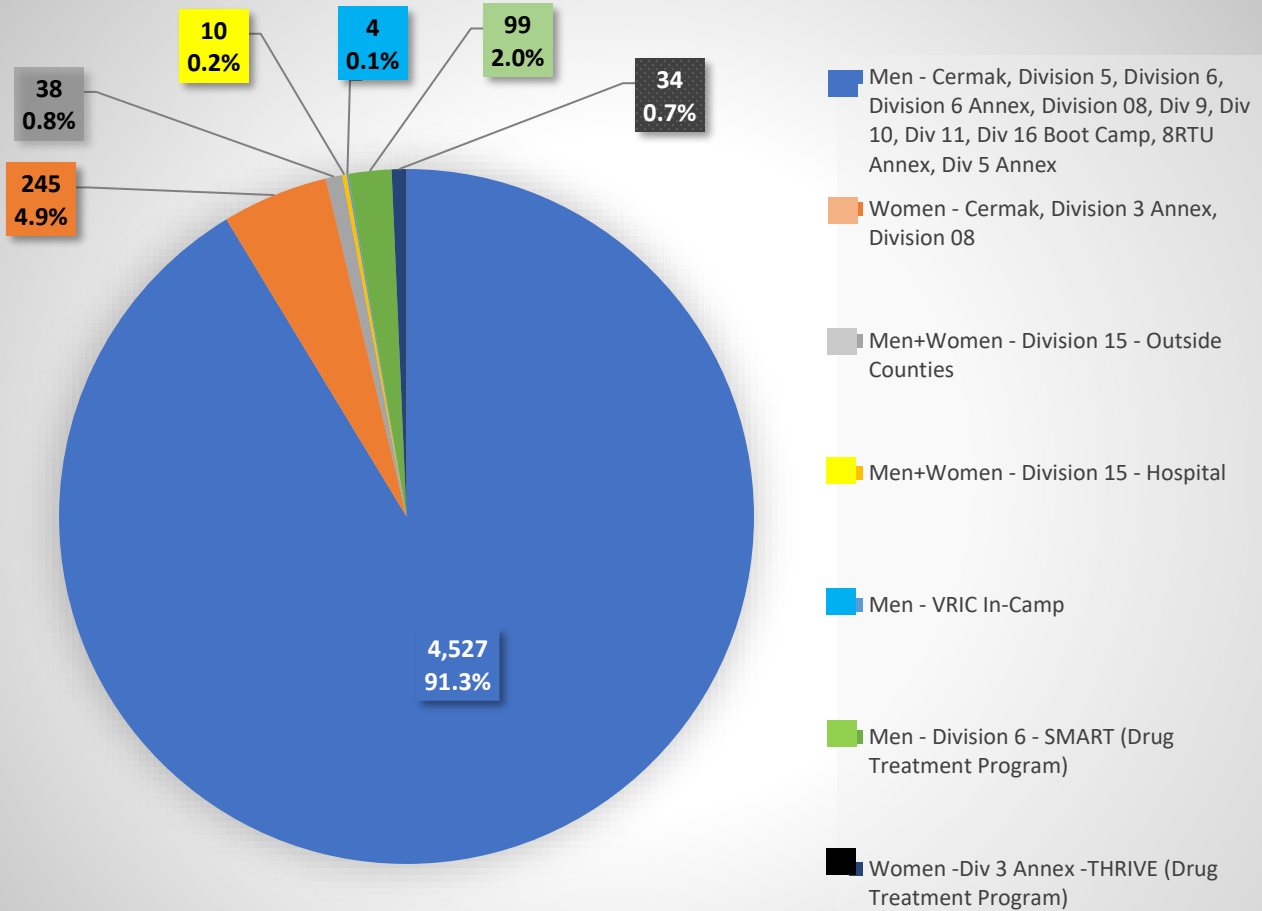

Sheriff's Daily Report

10/15/2023

Under the Custody of the Sheriff	
Total Male and Female	6,796
Jail Population	4,957
Community Corrections	1,839

Jail Population - Behind the Walls

Sheriff's Daily Report

10/15/2023

CCSO Population Demographics

In Confinement

Gender ID Distribution

Race Distribution

Age Distribution

Community Corrections

Gender ID Distribution

Race Distribution

Age Distribution