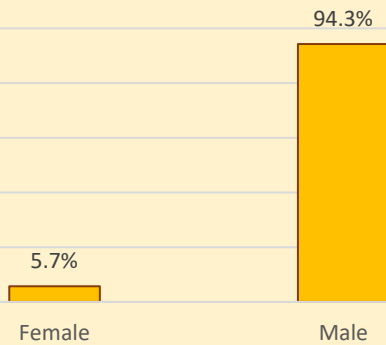

Sheriff's Daily Report

10/15/2023

Under the Custody of the Sheriff	
Total Male and Female	6,796
Jail Population	4,957
Community Corrections	1,839

Jail Population - Behind the Walls

Sheriff's Daily Report

10/15/2023

CCSO Population Demographics

In Confinement

Gender ID Distribution

Race Distribution

Age Distribution

Community Corrections

Gender ID Distribution

Race Distribution

Age Distribution