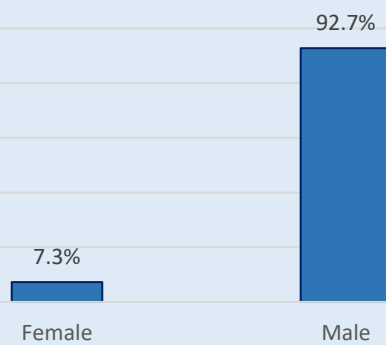

Sheriff's Daily Report

10/15/2023

Under the Custody of the Sheriff	
Total Male and Female	6,796
Jail Population	4,957
Community Corrections	1,839

Jail Population - Behind the Walls

Sheriff's Daily Report

10/15/2023

CCSO Population Demographics

In Confinement

Gender ID Distribution

Race Distribution

Age Distribution

Community Corrections

Gender ID Distribution

Race Distribution

Age Distribution