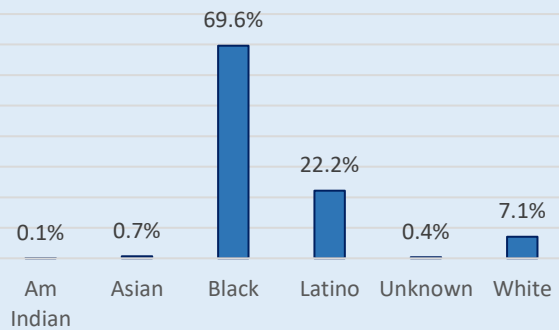

Sheriff's Daily Report

10/15/2023

Under the Custody of the Sheriff	
Total Male and Female	6,796
Jail Population	4,957
Community Corrections	1,839

Jail Population - Behind the Walls

Sheriff's Daily Report

10/15/2023

CCSO Population Demographics

In Confinement

Gender ID Distribution

Race Distribution

Age Distribution

Community Corrections

Gender ID Distribution

Race Distribution

Age Distribution