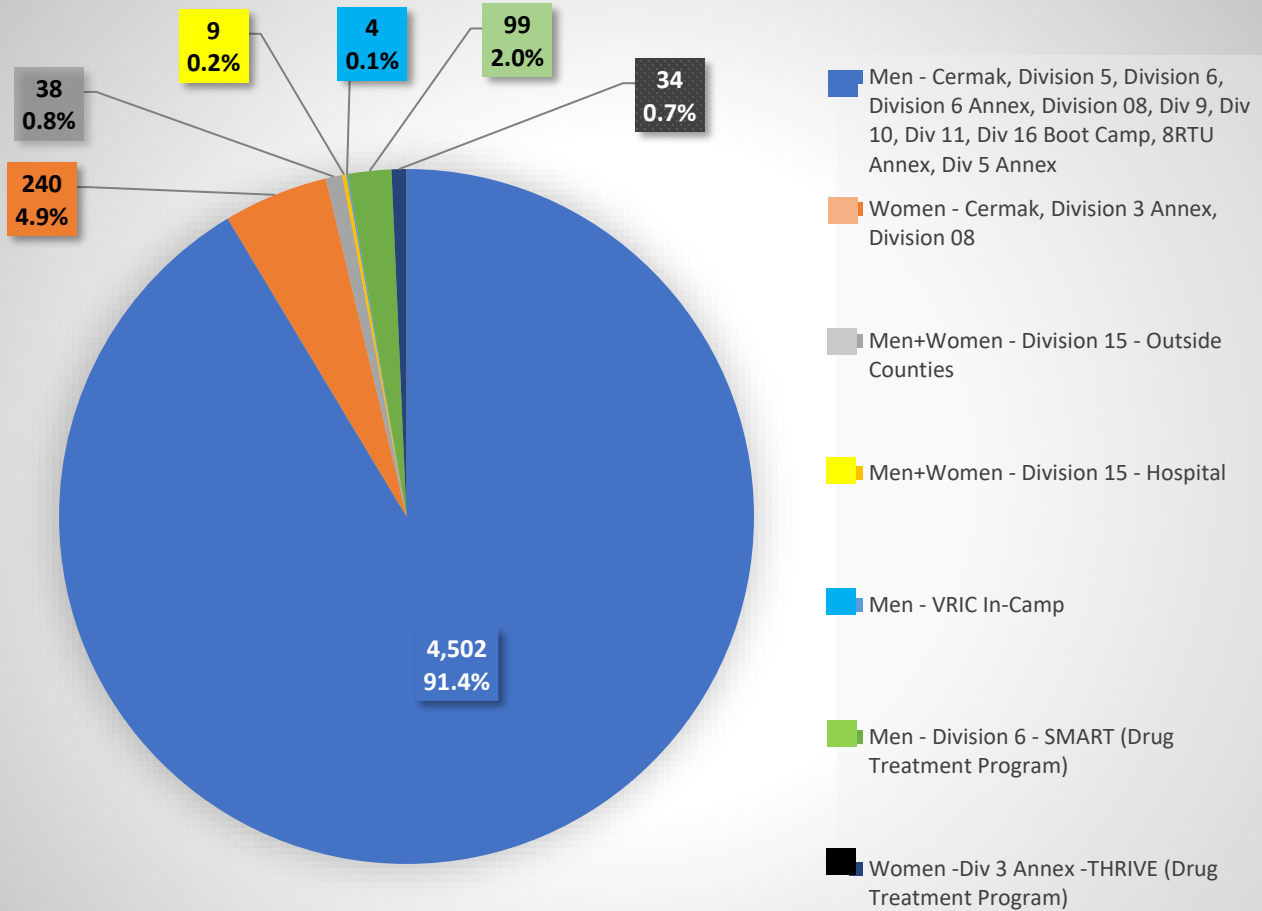

# Sheriff's Daily Report

## 10/14/2023

Under the Custody of the Sheriff	
Total Male and Female	6,763
Jail Population	4,926
Community Corrections	1,837

### Jail Population - Behind the Walls