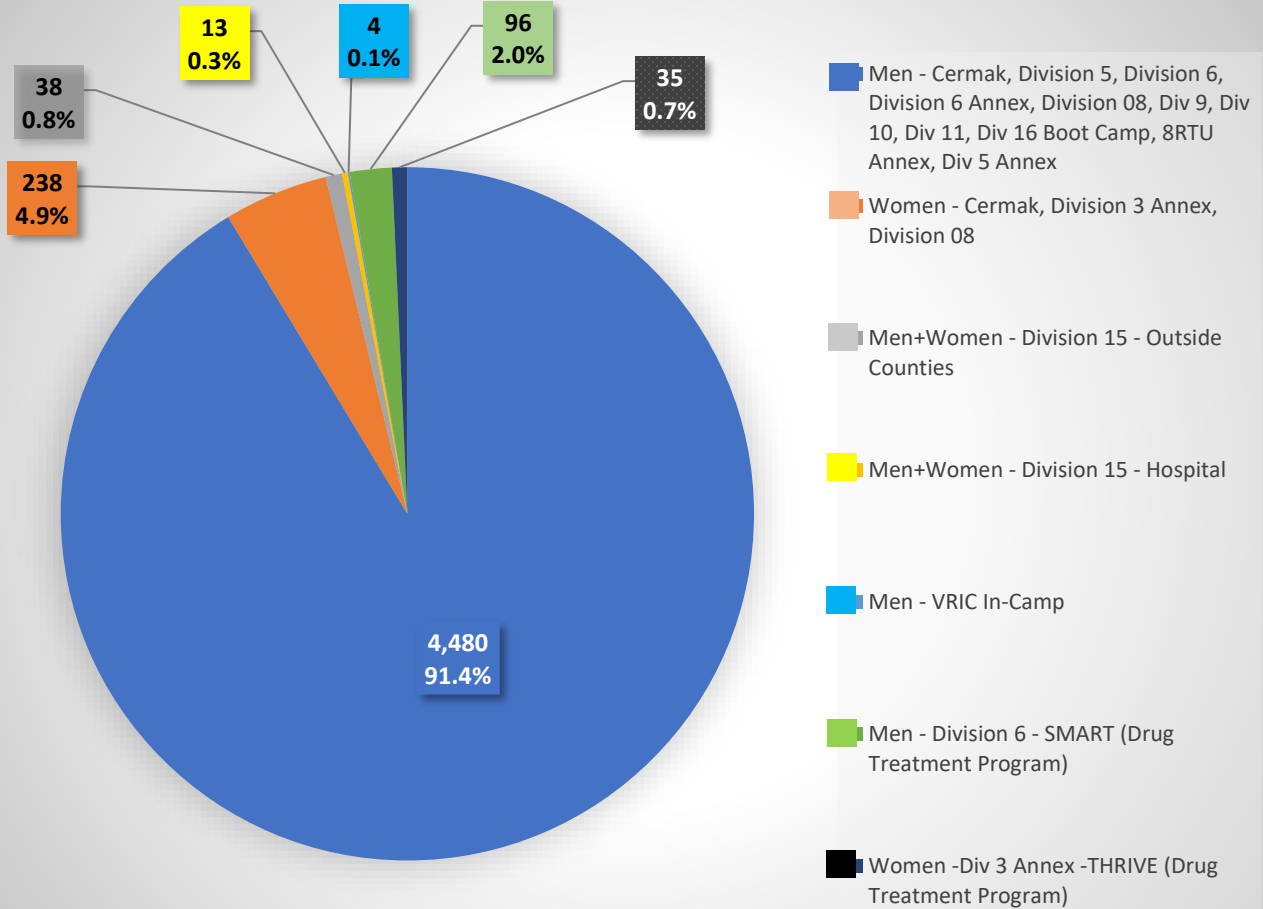

# Sheriff's Daily Report

## 10/13/2023

Under the Custody of the Sheriff	
<b>Total Male and Female</b>	<b>6,742</b>
Jail Population	4,904
Community Corrections	1,838

### Jail Population - Behind the Walls