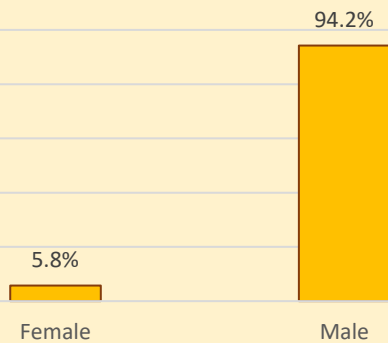

Sheriff's Daily Report

10/13/2023

CCSO Population Demographics

In Confinement

Gender ID Distribution