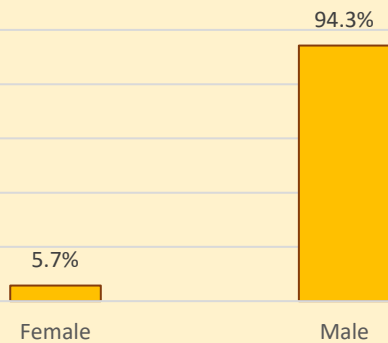

Sheriff's Daily Report

10/10/2023

CCSO Population Demographics

In Confinement

Gender ID Distribution