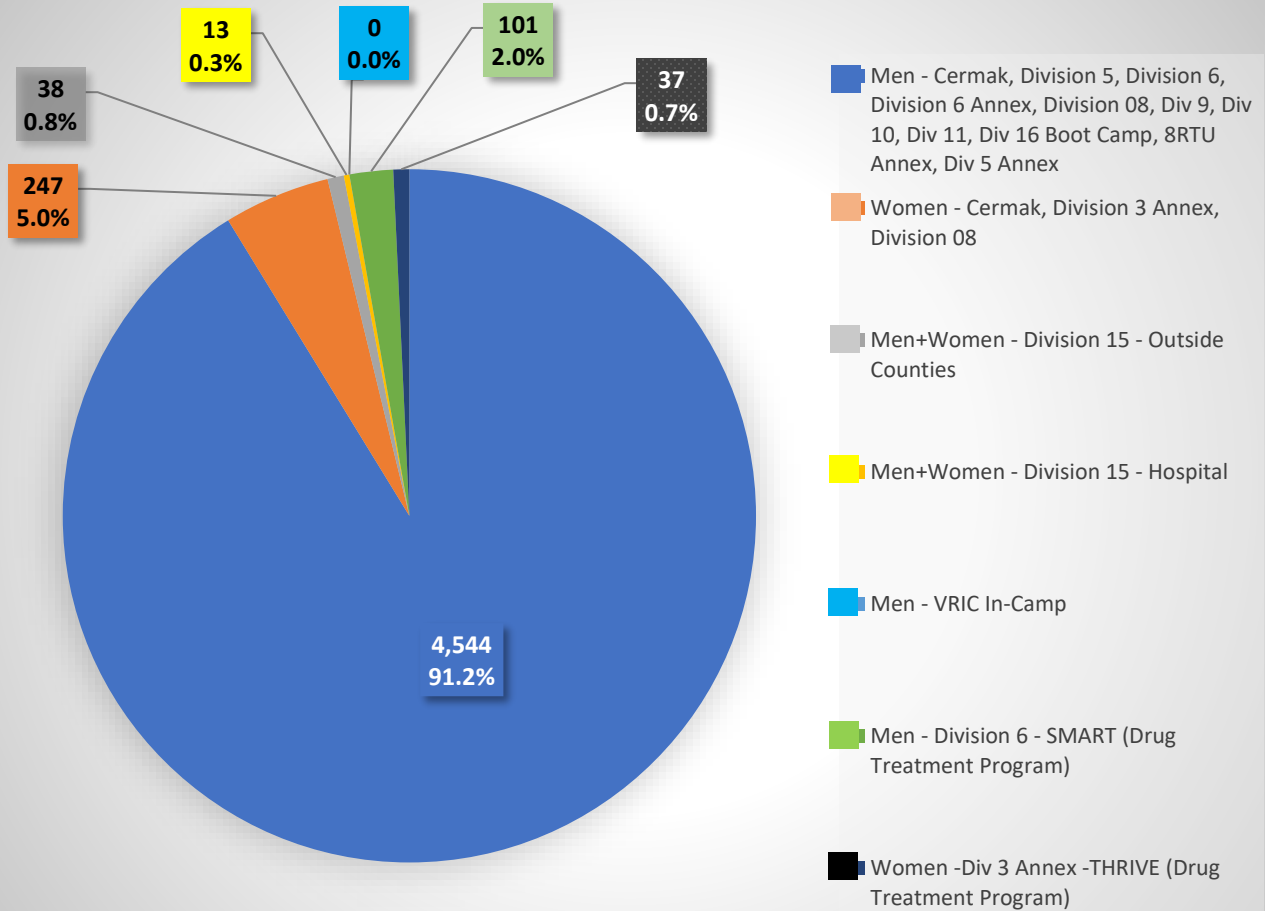

# Sheriff's Daily Report

## 10/10/2023

Under the Custody of the Sheriff	
<b>Total Male and Female</b>	<b>6,808</b>
Jail Population	4,980
Community Corrections	1,828

### Jail Population - Behind the Walls