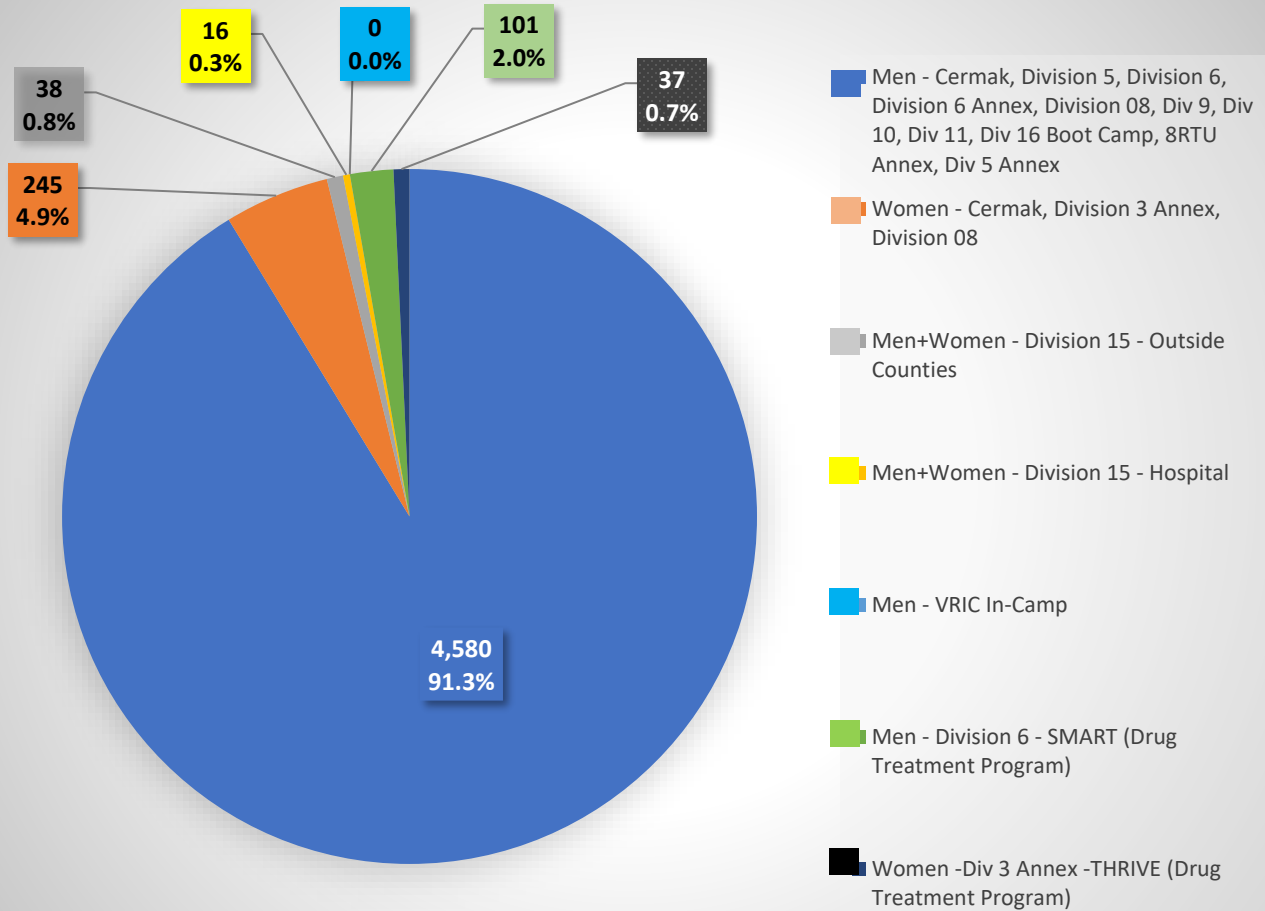

Sheriff's Daily Report

10/9/2023

Under the Custody of the Sheriff	
Total Male and Female	6,846
Jail Population	5,017
Community Corrections	1,829

Jail Population - Behind the Walls

Sheriff's Daily Report

10/9/2023

CCSO Population Demographics

In Confinement

Gender ID Distribution

Race Distribution

Age Distribution

Community Corrections

Gender ID Distribution

Race Distribution

Age Distribution