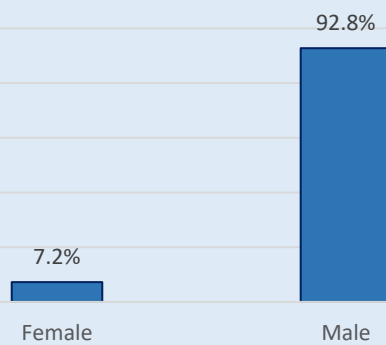

Sheriff's Daily Report

10/9/2023

Under the Custody of the Sheriff	
Total Male and Female	6,846
Jail Population	5,017
Community Corrections	1,829

Jail Population - Behind the Walls

Sheriff's Daily Report

10/9/2023

CCSO Population Demographics

In Confinement

Gender ID Distribution

Race Distribution

Age Distribution

Community Corrections

Gender ID Distribution

Race Distribution

Age Distribution