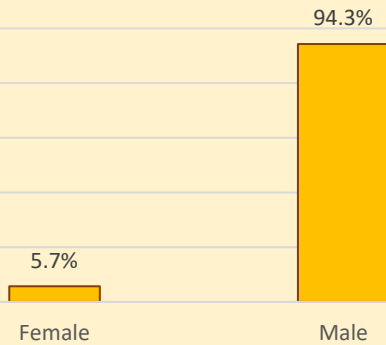

Sheriff's Daily Report

10/9/2023

Under the Custody of the Sheriff	
Total Male and Female	6,846
Jail Population	5,017
Community Corrections	1,829

Jail Population - Behind the Walls

Sheriff's Daily Report

10/9/2023

CCSO Population Demographics

In Confinement

Gender ID Distribution

Race Distribution

Age Distribution

Community Corrections

Gender ID Distribution

Race Distribution

Age Distribution