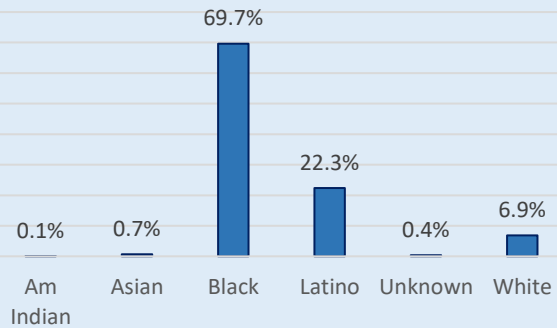

Sheriff's Daily Report

10/9/2023

Under the Custody of the Sheriff	
Total Male and Female	6,846
Jail Population	5,017
Community Corrections	1,829

Jail Population - Behind the Walls

Sheriff's Daily Report

10/9/2023

CCSO Population Demographics

In Confinement

Gender ID Distribution

Race Distribution

Age Distribution

Community Corrections

Gender ID Distribution

Race Distribution

Age Distribution