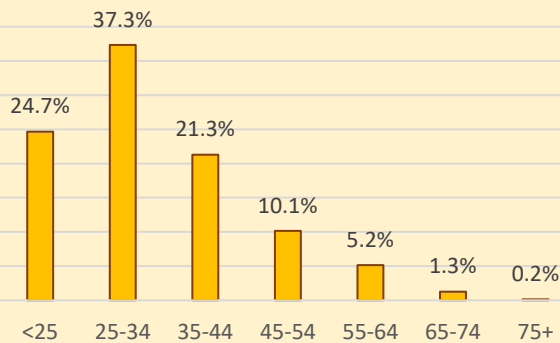

Sheriff's Daily Report

10/9/2023

Under the Custody of the Sheriff	
Total Male and Female	6,846
Jail Population	5,017
Community Corrections	1,829

Jail Population - Behind the Walls

Sheriff's Daily Report

10/9/2023

CCSO Population Demographics

In Confinement

Gender ID Distribution

Race Distribution

Age Distribution

Community Corrections

Gender ID Distribution

Race Distribution

Age Distribution