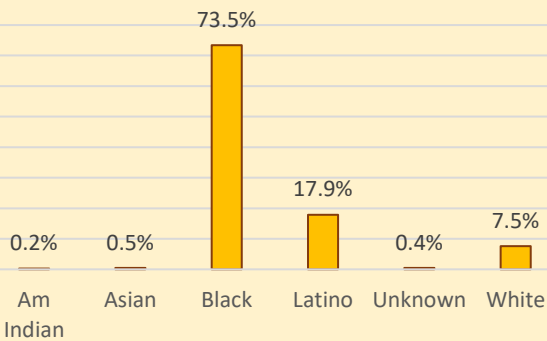

Sheriff's Daily Report

10/9/2023

Under the Custody of the Sheriff	
Total Male and Female	6,846
Jail Population	5,017
Community Corrections	1,829

Jail Population - Behind the Walls

Sheriff's Daily Report

10/9/2023

CCSO Population Demographics

In Confinement

Gender ID Distribution

Race Distribution

Age Distribution

Community Corrections

Gender ID Distribution

Race Distribution

Age Distribution