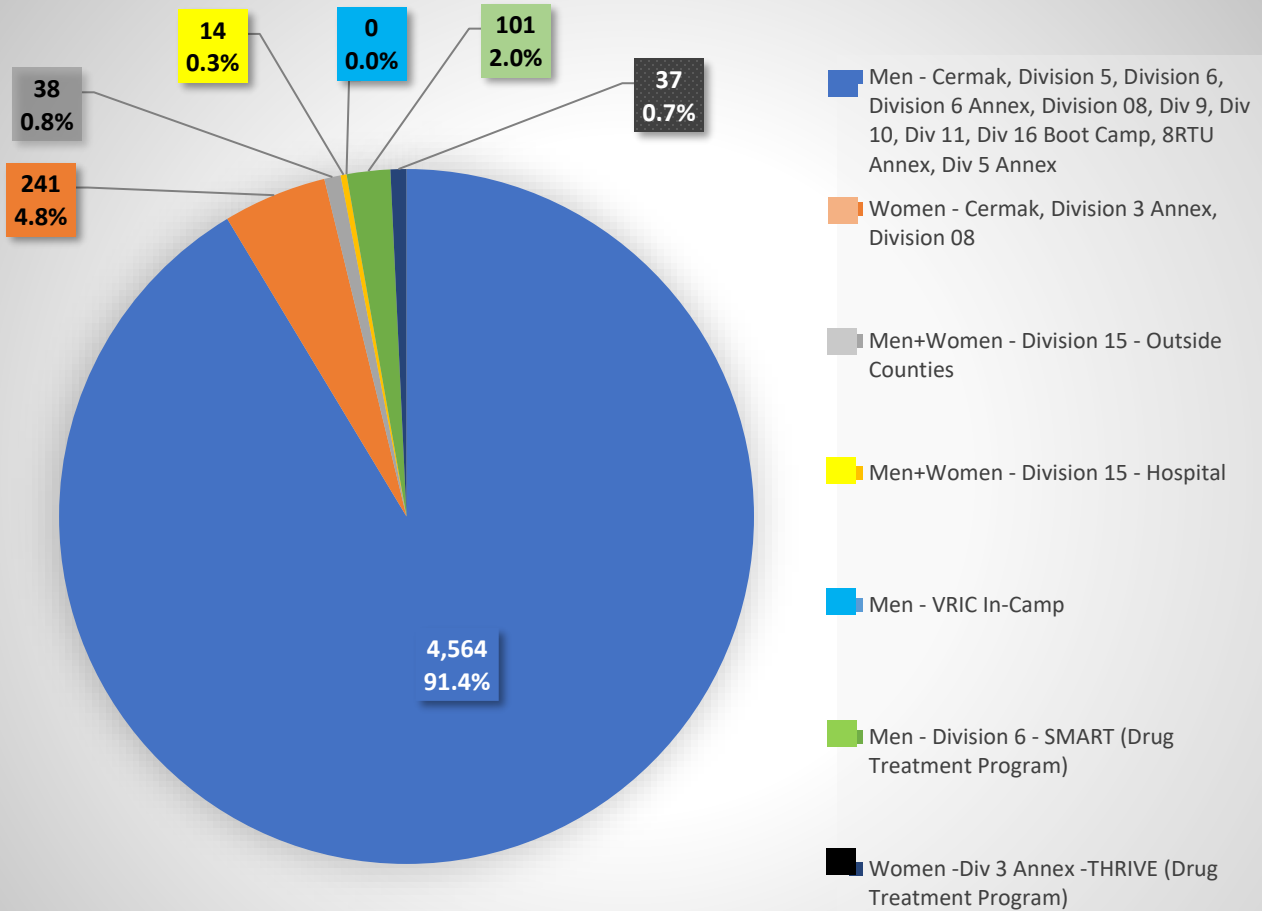

Sheriff's Daily Report

10/8/2023

| Under the Custody of the Sheriff | |
|----------------------------------|--------------|
| Total Male and Female | 6,812 |
| Jail Population | 4,995 |
| Community Corrections | 1,817 |

Jail Population - Behind the Walls

Sheriff's Daily Report

10/8/2023

CCSO Population Demographics

In Confinement

Gender ID Distribution

Race Distribution

Age Distribution

Community Corrections

Gender ID Distribution

Race Distribution

Age Distribution