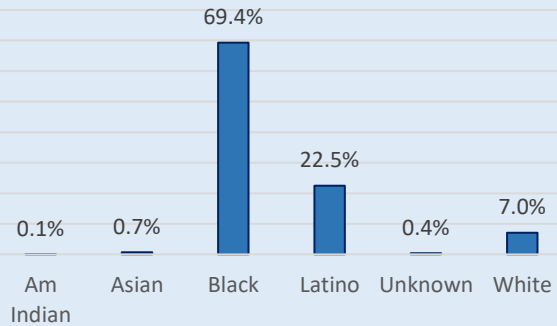

Sheriff's Daily Report

10/8/2023

| Under the Custody of the Sheriff | |
|----------------------------------|--------------|
| Total Male and Female | 6,812 |
| Jail Population | 4,995 |
| Community Corrections | 1,817 |

Jail Population - Behind the Walls

Sheriff's Daily Report

10/8/2023

CCSO Population Demographics

In Confinement

Gender ID Distribution

Race Distribution

Age Distribution

Community Corrections

Gender ID Distribution

Race Distribution

Age Distribution