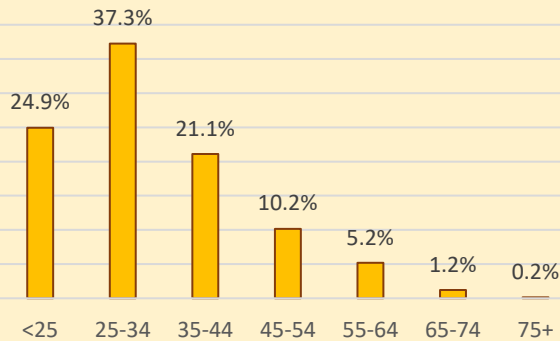

Sheriff's Daily Report

10/8/2023

| Under the Custody of the Sheriff | |
|----------------------------------|--------------|
| Total Male and Female | 6,812 |
| Jail Population | 4,995 |
| Community Corrections | 1,817 |

Jail Population - Behind the Walls

Sheriff's Daily Report

10/8/2023

CCSO Population Demographics

In Confinement

Gender ID Distribution

Race Distribution

Age Distribution

Community Corrections

Gender ID Distribution

Race Distribution

Age Distribution