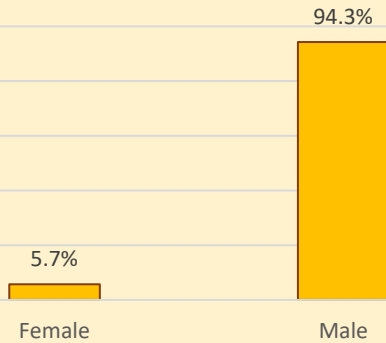

Sheriff's Daily Report

10/8/2023

| Under the Custody of the Sheriff | |
|----------------------------------|--------------|
| Total Male and Female | 6,812 |
| Jail Population | 4,995 |
| Community Corrections | 1,817 |

Jail Population - Behind the Walls

Sheriff's Daily Report

10/8/2023

CCSO Population Demographics

In Confinement

Gender ID Distribution

Race Distribution

Age Distribution

Community Corrections

Gender ID Distribution

Race Distribution

Age Distribution