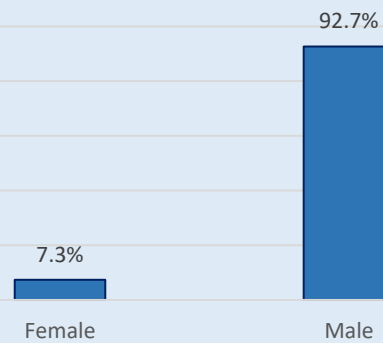

Sheriff's Daily Report

10/8/2023

| Under the Custody of the Sheriff | |
|----------------------------------|--------------|
| Total Male and Female | 6,812 |
| Jail Population | 4,995 |
| Community Corrections | 1,817 |

Jail Population - Behind the Walls

Sheriff's Daily Report

10/8/2023

CCSO Population Demographics

In Confinement

Gender ID Distribution

Race Distribution

Age Distribution

Community Corrections

Gender ID Distribution

Race Distribution

Age Distribution