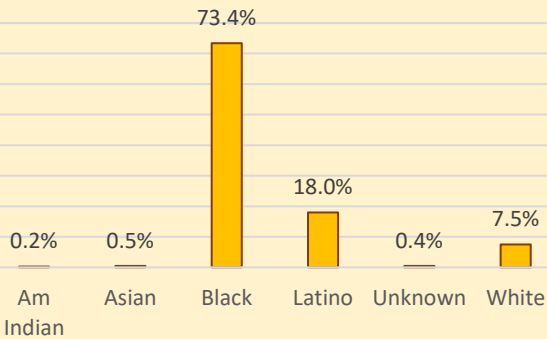

Sheriff's Daily Report

10/8/2023

| Under the Custody of the Sheriff | |
|----------------------------------|--------------|
| Total Male and Female | 6,812 |
| Jail Population | 4,995 |
| Community Corrections | 1,817 |

Jail Population - Behind the Walls

Sheriff's Daily Report

10/8/2023

CCSO Population Demographics

In Confinement

Gender ID Distribution

Race Distribution

Age Distribution

Community Corrections

Gender ID Distribution

Race Distribution

Age Distribution