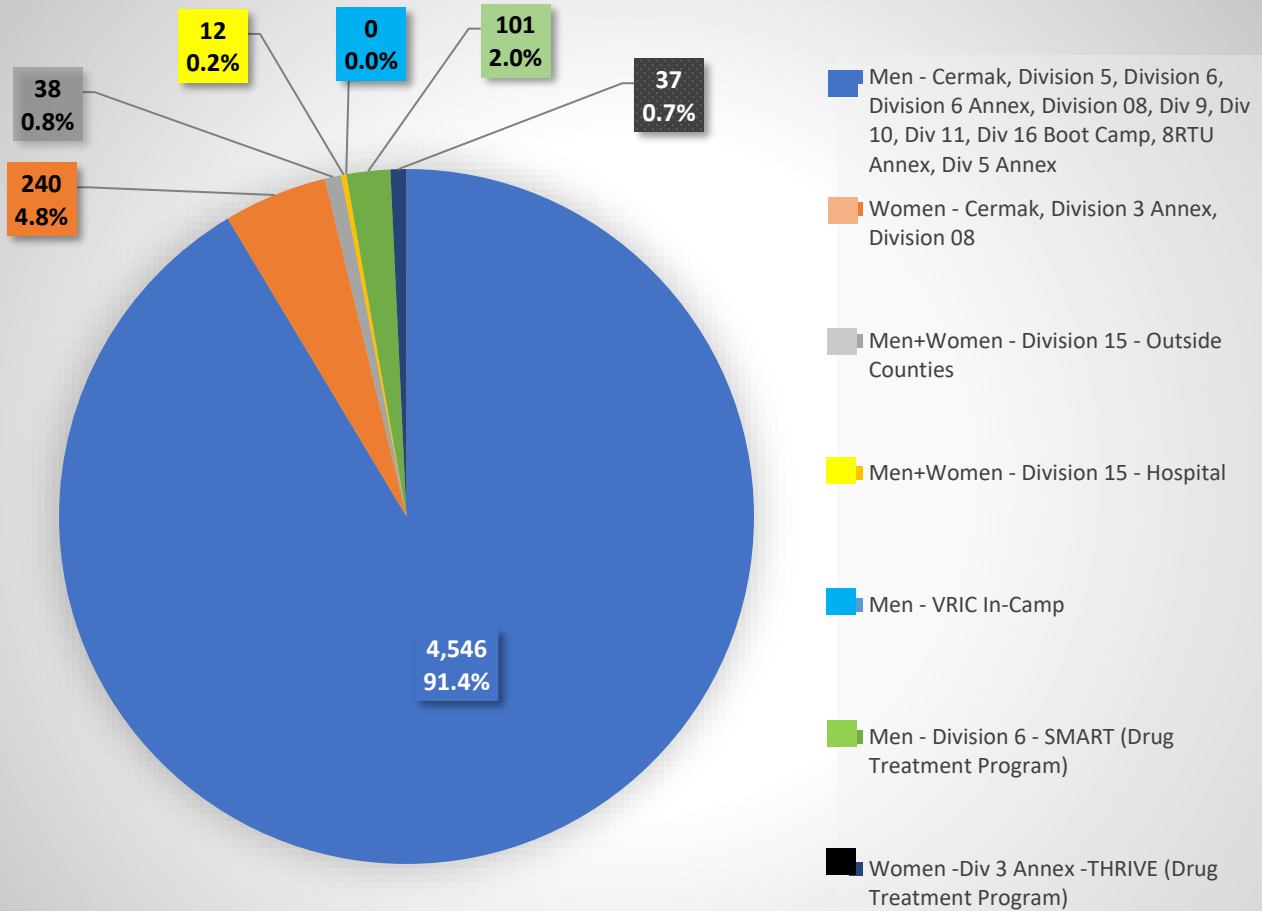

Sheriff's Daily Report

10/7/2023

Under the Custody of the Sheriff	
Total Male and Female	6,788
Jail Population	4,974
Community Corrections	1,814

Jail Population - Behind the Walls

Sheriff's Daily Report

10/7/2023

CCSO Population Demographics

In Confinement

Gender ID Distribution

Race Distribution

Age Distribution

Community Corrections

Gender ID Distribution

Race Distribution

Age Distribution