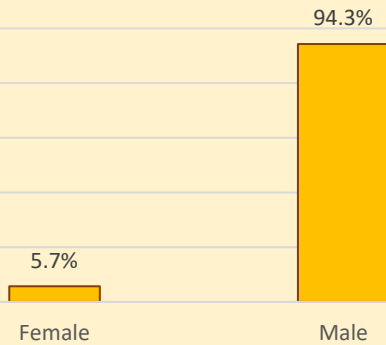

Sheriff's Daily Report

10/7/2023

Under the Custody of the Sheriff	
Total Male and Female	6,788
Jail Population	4,974
Community Corrections	1,814

Jail Population - Behind the Walls

Sheriff's Daily Report

10/7/2023

CCSO Population Demographics

In Confinement

Gender ID Distribution

Race Distribution

Age Distribution

Community Corrections

Gender ID Distribution

Race Distribution

Age Distribution