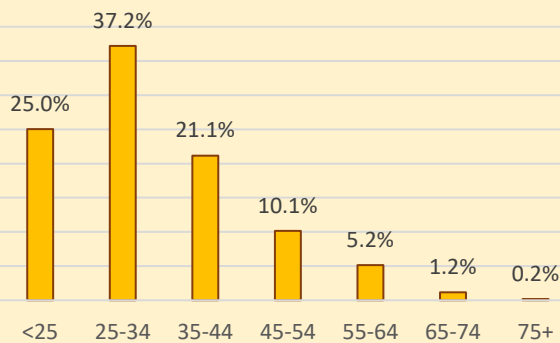

Sheriff's Daily Report

10/7/2023

Under the Custody of the Sheriff	
Total Male and Female	6,788
Jail Population	4,974
Community Corrections	1,814

Jail Population - Behind the Walls

Sheriff's Daily Report

10/7/2023

CCSO Population Demographics

In Confinement

Gender ID Distribution

Race Distribution

Age Distribution

Community Corrections

Gender ID Distribution

Race Distribution

Age Distribution