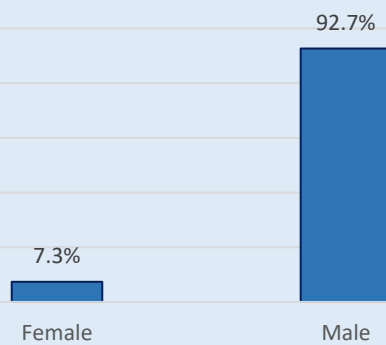

Sheriff's Daily Report

10/7/2023

Under the Custody of the Sheriff	
Total Male and Female	6,788
Jail Population	4,974
Community Corrections	1,814

Jail Population - Behind the Walls

Sheriff's Daily Report

10/7/2023

CCSO Population Demographics

In Confinement

Gender ID Distribution

Race Distribution

Age Distribution

Community Corrections

Gender ID Distribution

Race Distribution

Age Distribution