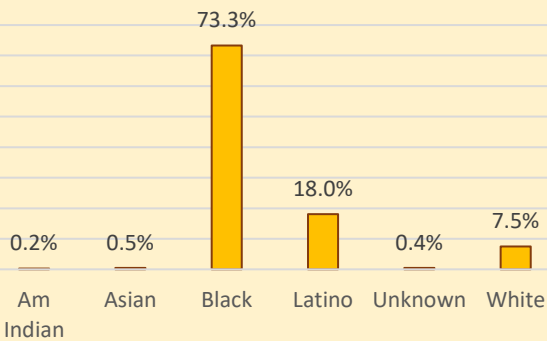

Sheriff's Daily Report

10/7/2023

Under the Custody of the Sheriff	
Total Male and Female	6,788
Jail Population	4,974
Community Corrections	1,814

Jail Population - Behind the Walls

Sheriff's Daily Report

10/7/2023

CCSO Population Demographics

In Confinement

Gender ID Distribution

Race Distribution

Age Distribution

Community Corrections

Gender ID Distribution

Race Distribution

Age Distribution