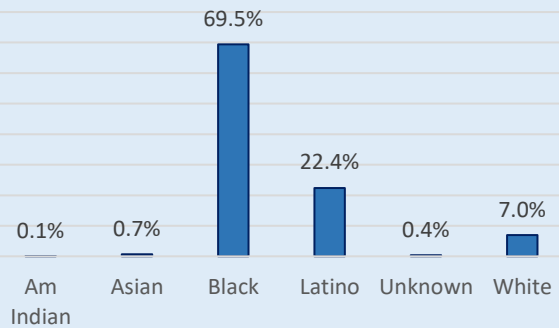

Sheriff's Daily Report

10/7/2023

Under the Custody of the Sheriff	
Total Male and Female	6,788
Jail Population	4,974
Community Corrections	1,814

Jail Population - Behind the Walls

Sheriff's Daily Report

10/7/2023

CCSO Population Demographics

In Confinement

Gender ID Distribution

Race Distribution

Age Distribution

Community Corrections

Gender ID Distribution

Race Distribution

Age Distribution