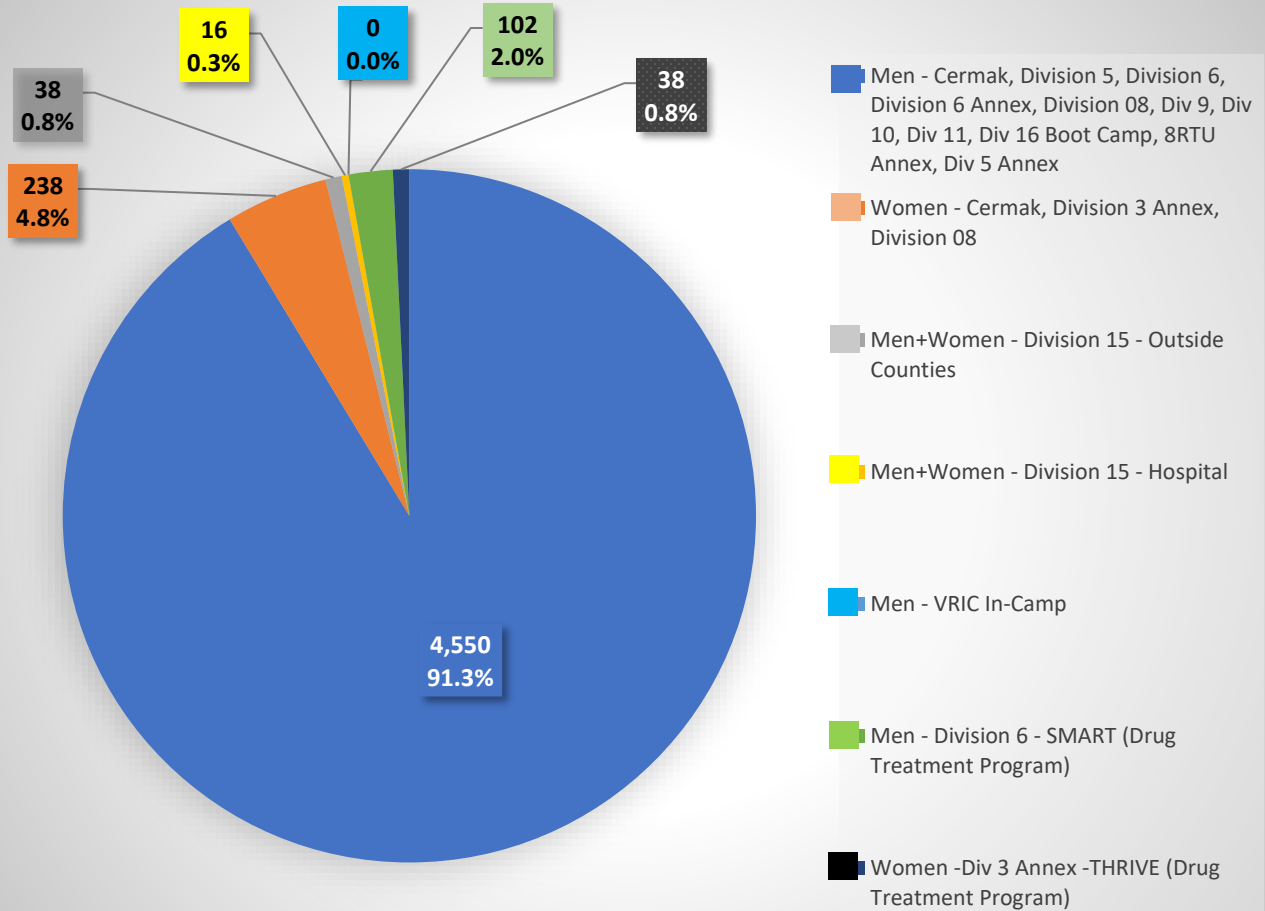

Sheriff's Daily Report

10/6/2023

Under the Custody of the Sheriff	
Total Male and Female	6,795
Jail Population	4,982
Community Corrections	1,813

Jail Population - Behind the Walls

Sheriff's Daily Report

10/6/2023

CCSO Population Demographics

In Confinement

Gender ID Distribution

Race Distribution

Age Distribution

Community Corrections

Gender ID Distribution

Race Distribution

Age Distribution