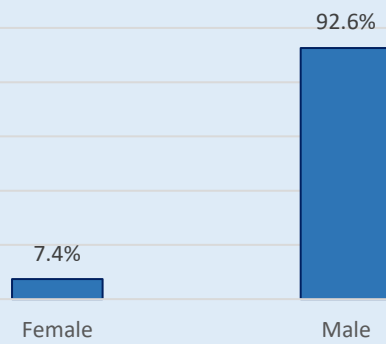

Sheriff's Daily Report

10/6/2023

Under the Custody of the Sheriff	
Total Male and Female	6,795
Jail Population	4,982
Community Corrections	1,813

Jail Population - Behind the Walls

Sheriff's Daily Report

10/6/2023

CCSO Population Demographics

In Confinement

Gender ID Distribution

Race Distribution

Age Distribution

Community Corrections

Gender ID Distribution

Race Distribution

Age Distribution