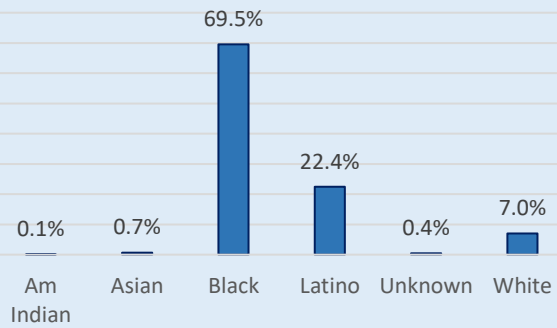

Sheriff's Daily Report

10/6/2023

Under the Custody of the Sheriff	
Total Male and Female	6,795
Jail Population	4,982
Community Corrections	1,813

Jail Population - Behind the Walls

Sheriff's Daily Report

10/6/2023

CCSO Population Demographics

In Confinement

Gender ID Distribution

Race Distribution

Age Distribution

Community Corrections

Gender ID Distribution

Race Distribution

Age Distribution