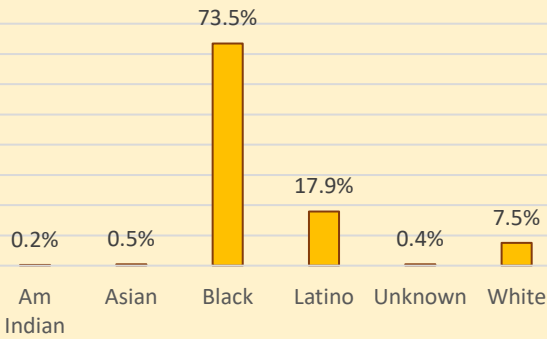

Sheriff's Daily Report

10/6/2023

Under the Custody of the Sheriff	
Total Male and Female	6,795
Jail Population	4,982
Community Corrections	1,813

Jail Population - Behind the Walls

Sheriff's Daily Report

10/6/2023

CCSO Population Demographics

In Confinement

Gender ID Distribution

Race Distribution

Age Distribution

Community Corrections

Gender ID Distribution

Race Distribution

Age Distribution