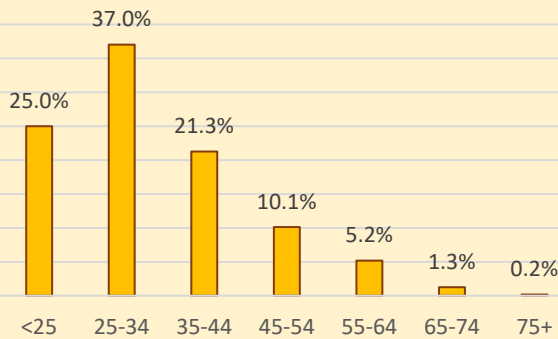

Sheriff's Daily Report

10/6/2023

Under the Custody of the Sheriff	
Total Male and Female	6,795
Jail Population	4,982
Community Corrections	1,813

Jail Population - Behind the Walls

Sheriff's Daily Report

10/6/2023

CCSO Population Demographics

In Confinement

Gender ID Distribution

Race Distribution

Age Distribution

Community Corrections

Gender ID Distribution

Race Distribution

Age Distribution