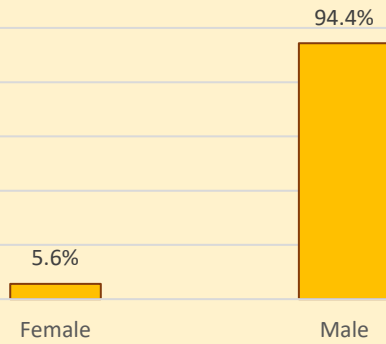

Sheriff's Daily Report

10/6/2023

Under the Custody of the Sheriff	
Total Male and Female	6,795
Jail Population	4,982
Community Corrections	1,813

Jail Population - Behind the Walls

Sheriff's Daily Report

10/6/2023

CCSO Population Demographics

In Confinement

Gender ID Distribution

Race Distribution

Age Distribution

Community Corrections

Gender ID Distribution

Race Distribution

Age Distribution