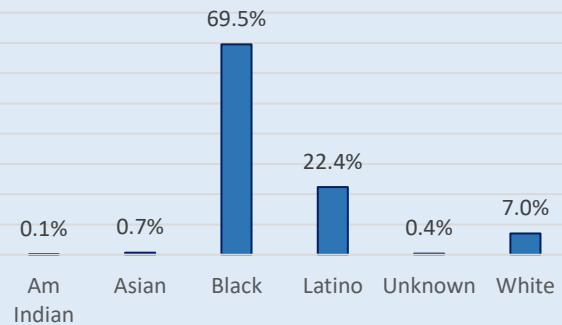

Sheriff's Daily Report

10/4/2023

Under the Custody of the Sheriff	
Total Male and Female	6,867
Jail Population	5,044
Community Corrections	1,823

Jail Population - Behind the Walls

Sheriff's Daily Report

10/4/2023

CCSO Population Demographics

In Confinement

Gender ID Distribution

Race Distribution

Age Distribution

Community Corrections

Gender ID Distribution

Race Distribution

Age Distribution