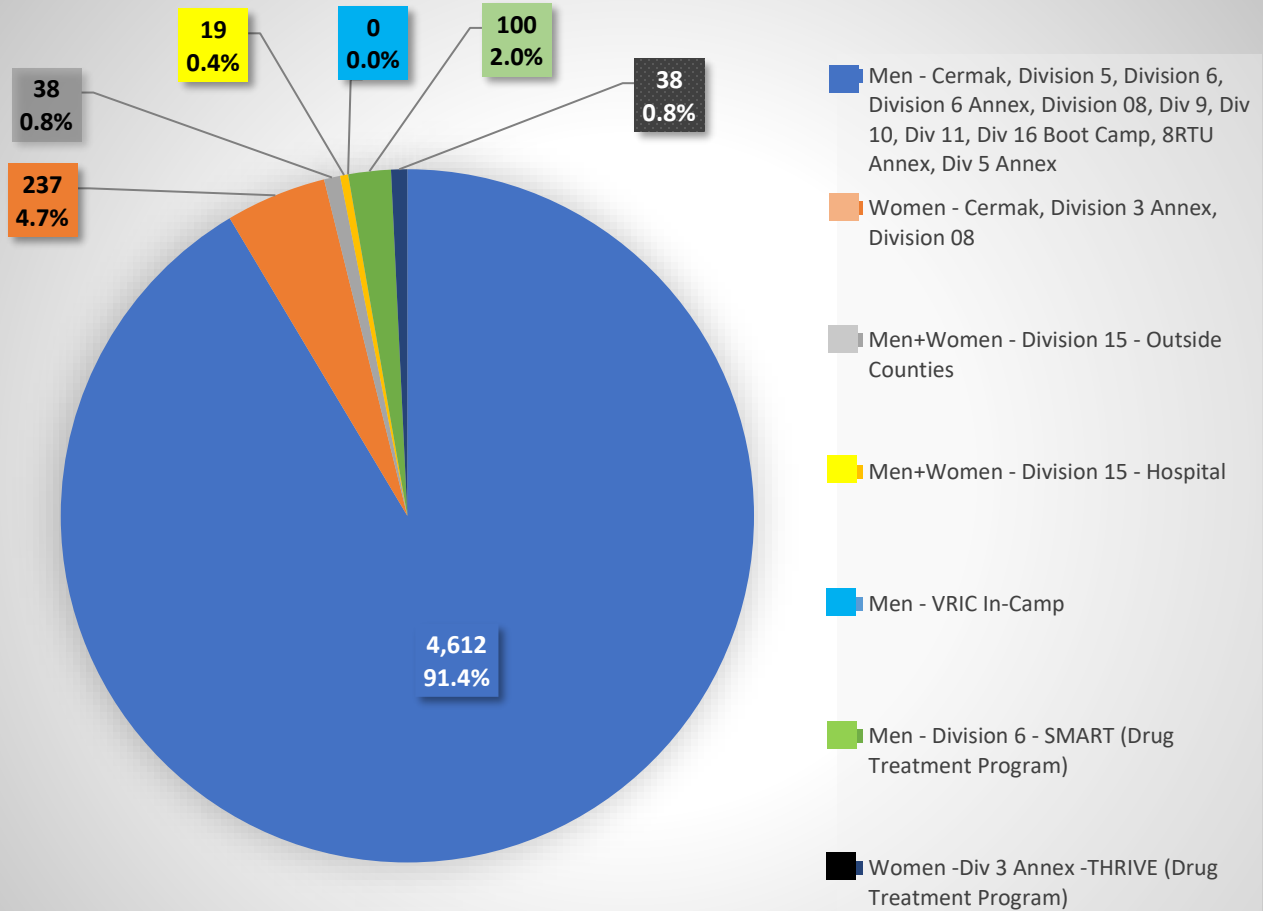

Sheriff's Daily Report

10/4/2023

Under the Custody of the Sheriff	
Total Male and Female	6,867
Jail Population	5,044
Community Corrections	1,823

Jail Population - Behind the Walls

Sheriff's Daily Report

10/4/2023

CCSO Population Demographics

In Confinement

Gender ID Distribution

Race Distribution

Age Distribution

Community Corrections

Gender ID Distribution

Race Distribution

Age Distribution