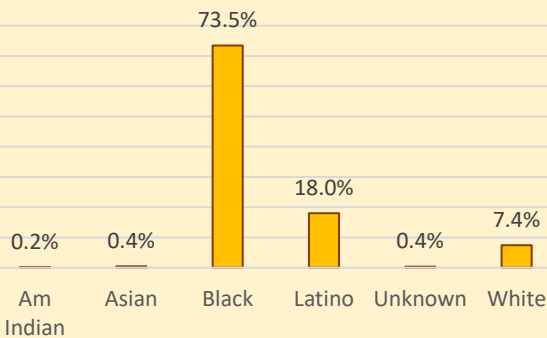

Sheriff's Daily Report

10/4/2023

Under the Custody of the Sheriff	
Total Male and Female	6,867
Jail Population	5,044
Community Corrections	1,823

Jail Population - Behind the Walls

Sheriff's Daily Report

10/4/2023

CCSO Population Demographics

In Confinement

Gender ID Distribution

Race Distribution

Age Distribution

Community Corrections

Gender ID Distribution

Race Distribution

Age Distribution