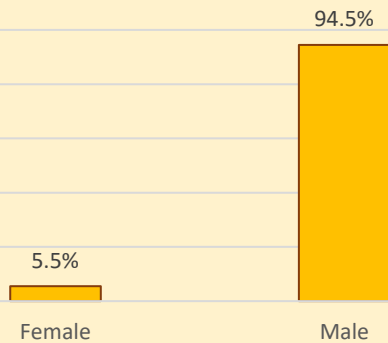

Sheriff's Daily Report

10/4/2023

Under the Custody of the Sheriff	
Total Male and Female	6,867
Jail Population	5,044
Community Corrections	1,823

Jail Population - Behind the Walls

Sheriff's Daily Report

10/4/2023

CCSO Population Demographics

In Confinement

Gender ID Distribution

Race Distribution

Age Distribution

Community Corrections

Gender ID Distribution

Race Distribution

Age Distribution