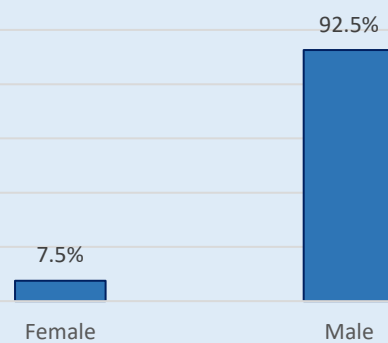

Sheriff's Daily Report

10/4/2023

Under the Custody of the Sheriff	
Total Male and Female	6,867
Jail Population	5,044
Community Corrections	1,823

Jail Population - Behind the Walls

Sheriff's Daily Report

10/4/2023

CCSO Population Demographics

In Confinement

Gender ID Distribution

Race Distribution

Age Distribution

Community Corrections

Gender ID Distribution

Race Distribution

Age Distribution