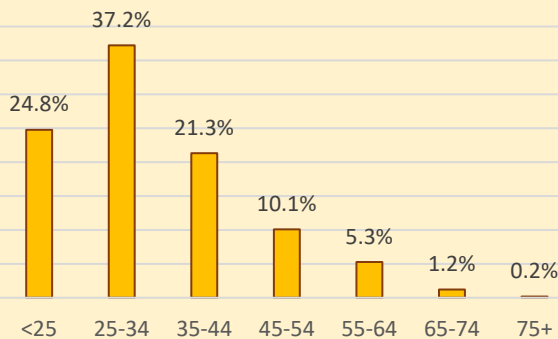

Sheriff's Daily Report

10/4/2023

Under the Custody of the Sheriff	
Total Male and Female	6,867
Jail Population	5,044
Community Corrections	1,823

Jail Population - Behind the Walls

Sheriff's Daily Report

10/4/2023

CCSO Population Demographics

In Confinement

Gender ID Distribution

Race Distribution

Age Distribution

Community Corrections

Gender ID Distribution

Race Distribution

Age Distribution