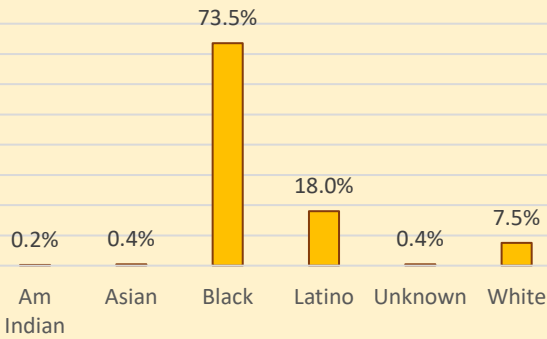

Sheriff's Daily Report

10/3/2023

Under the Custody of the Sheriff	
Total Male and Female	6,880
Jail Population	5,043
Community Corrections	1,837

Jail Population - Behind the Walls

Sheriff's Daily Report

10/3/2023

CCSO Population Demographics

In Confinement

Gender ID Distribution

Race Distribution

Age Distribution

Community Corrections

Gender ID Distribution

Race Distribution

Age Distribution