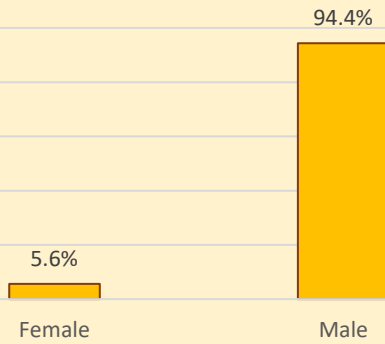

Sheriff's Daily Report

10/3/2023

Under the Custody of the Sheriff	
Total Male and Female	6,880
Jail Population	5,043
Community Corrections	1,837

Jail Population - Behind the Walls

Sheriff's Daily Report

10/3/2023

CCSO Population Demographics

In Confinement

Gender ID Distribution

Race Distribution

Age Distribution

Community Corrections

Gender ID Distribution

Race Distribution

Age Distribution