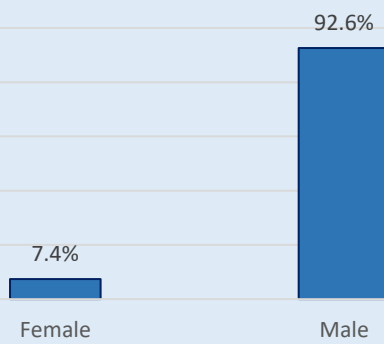

Sheriff's Daily Report

10/3/2023

Under the Custody of the Sheriff	
Total Male and Female	6,880
Jail Population	5,043
Community Corrections	1,837

Jail Population - Behind the Walls

Sheriff's Daily Report

10/3/2023

CCSO Population Demographics

In Confinement

Gender ID Distribution

Race Distribution

Age Distribution

Community Corrections

Gender ID Distribution

Race Distribution

Age Distribution