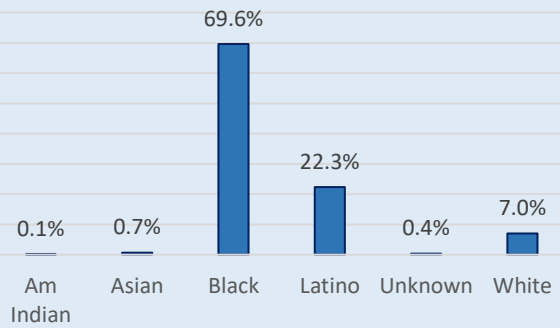

Sheriff's Daily Report

10/3/2023

Under the Custody of the Sheriff	
Total Male and Female	6,880
Jail Population	5,043
Community Corrections	1,837

Jail Population - Behind the Walls

Sheriff's Daily Report

10/3/2023

CCSO Population Demographics

In Confinement

Gender ID Distribution

Race Distribution

Age Distribution

Community Corrections

Gender ID Distribution

Race Distribution

Age Distribution