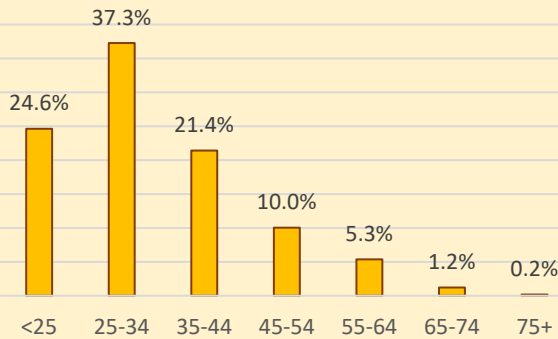

Sheriff's Daily Report

10/3/2023

Under the Custody of the Sheriff	
Total Male and Female	6,880
Jail Population	5,043
Community Corrections	1,837

Jail Population - Behind the Walls

Sheriff's Daily Report

10/3/2023

CCSO Population Demographics

In Confinement

Gender ID Distribution

Race Distribution

Age Distribution

Community Corrections

Gender ID Distribution

Race Distribution

Age Distribution