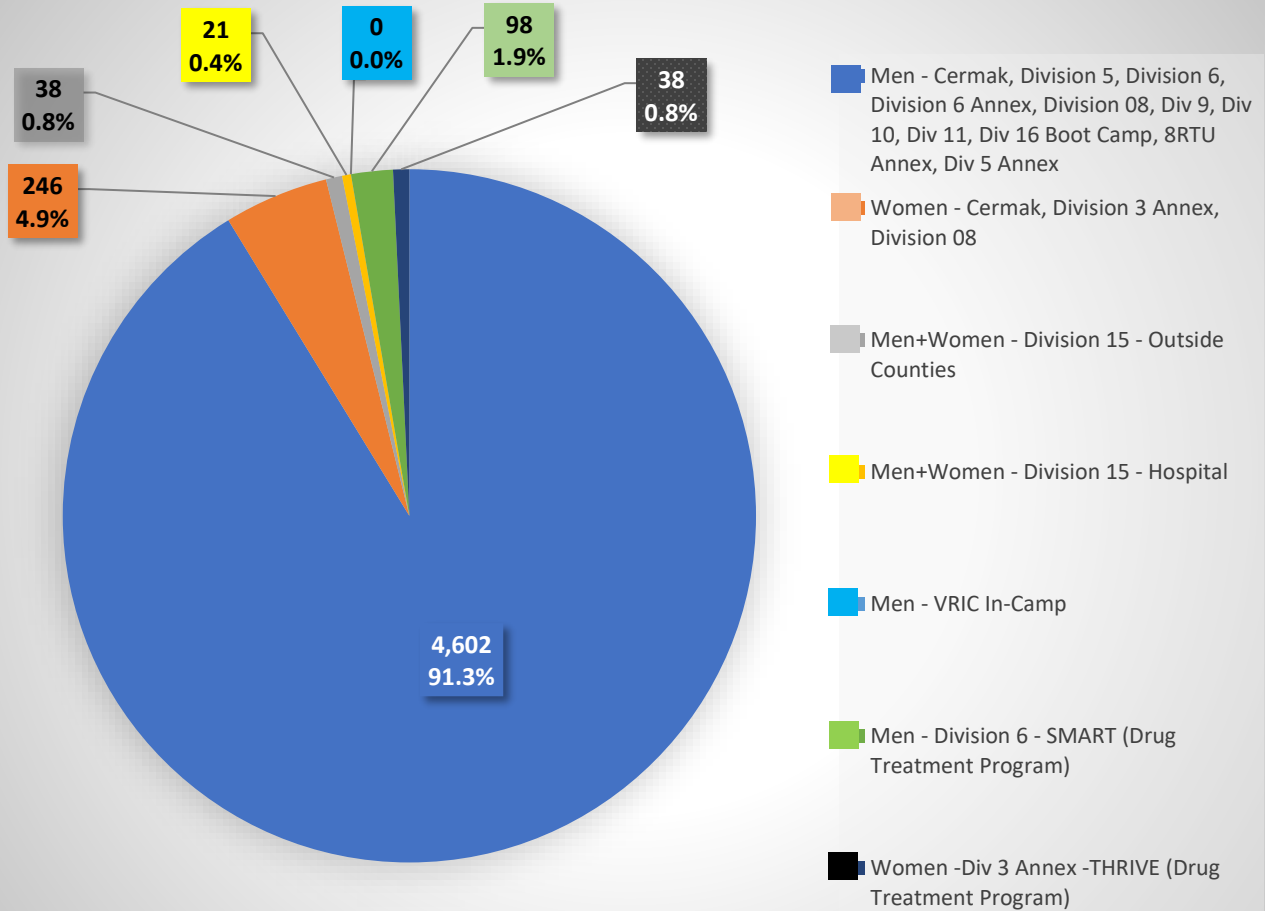

Sheriff's Daily Report

10/3/2023

Under the Custody of the Sheriff	
Total Male and Female	6,880
Jail Population	5,043
Community Corrections	1,837

Jail Population - Behind the Walls

Sheriff's Daily Report

10/3/2023

CCSO Population Demographics

In Confinement

Gender ID Distribution

Race Distribution

Age Distribution

Community Corrections

Gender ID Distribution

Race Distribution

Age Distribution