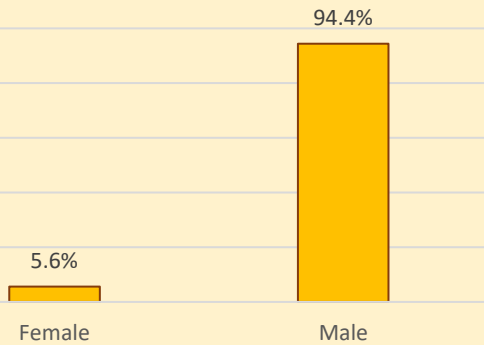

CCSO Population Demographics

In Confinement

Gender ID Distribution