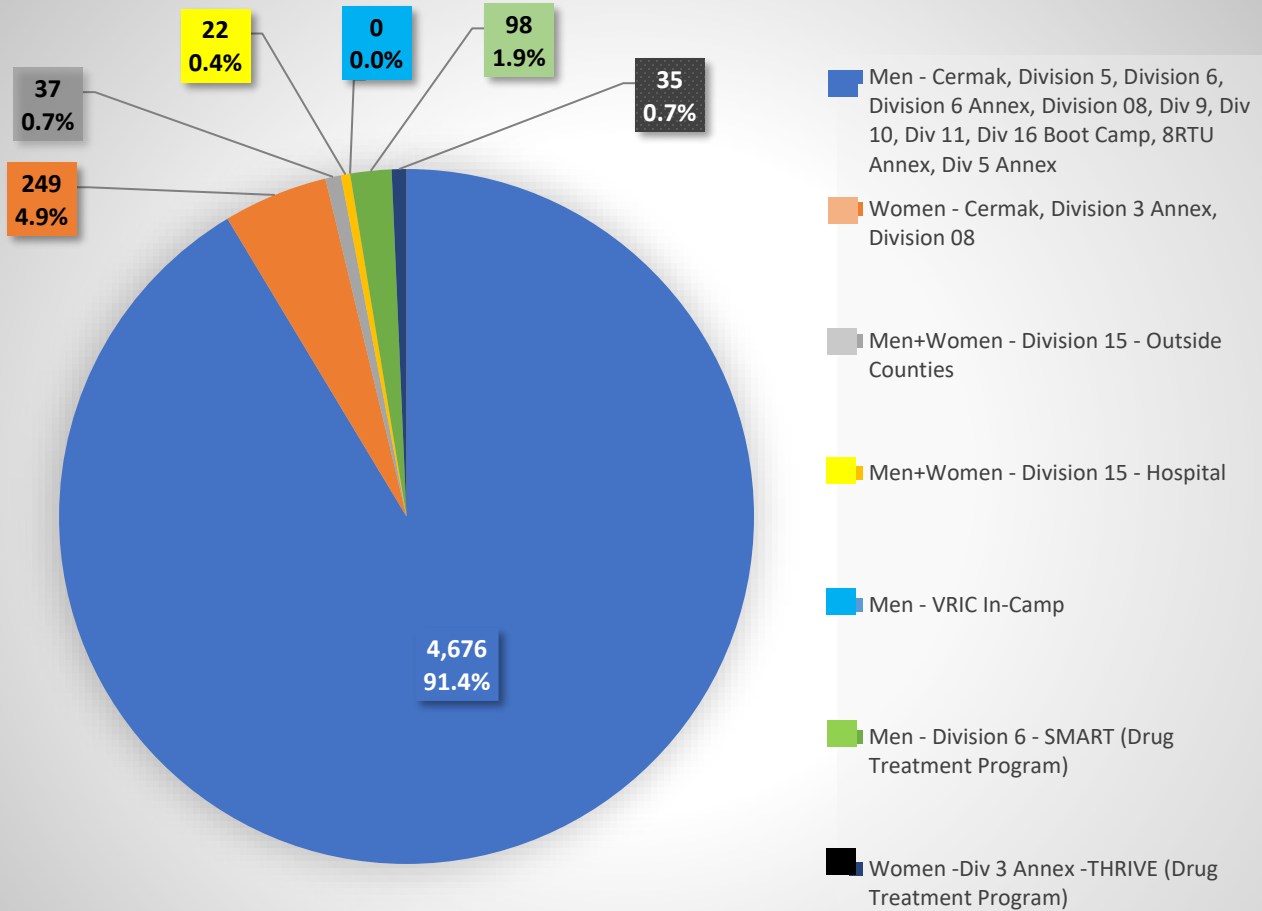

# Sheriff's Daily Report

## 10/2/2023

Under the Custody of the Sheriff	
Total Male and Female	6,954
Jail Population	5,117
Community Corrections	1,837

### Jail Population - Behind the Walls