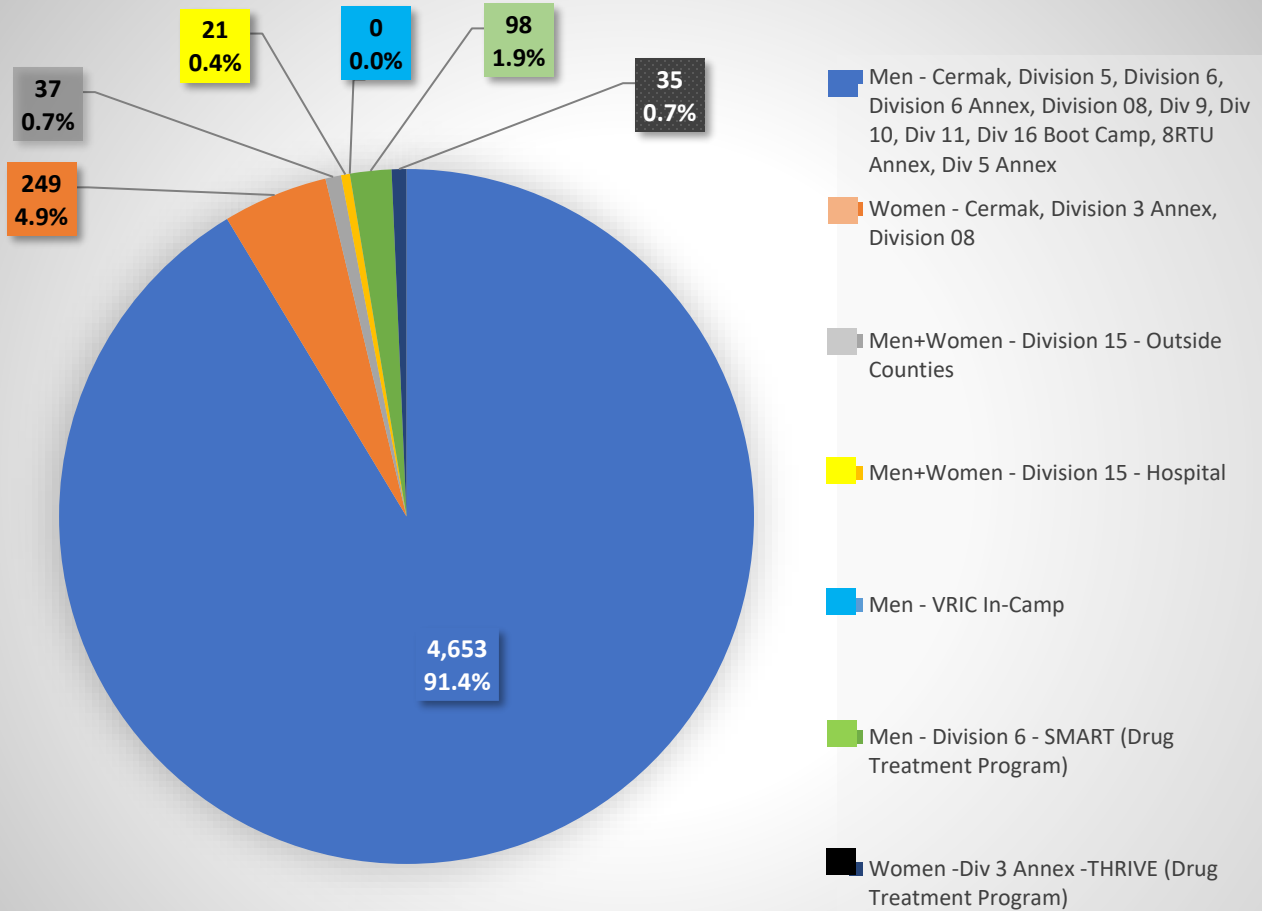

# Sheriff's Daily Report

## 10/1/2023

Under the Custody of the Sheriff	
Total Male and Female	6,925
Jail Population	5,093
Community Corrections	1,832

### Jail Population - Behind the Walls