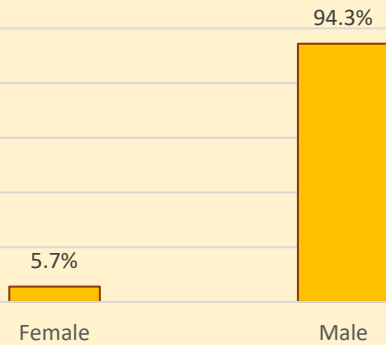

Sheriff's Daily Report

10/1/2023

CCSO Population Demographics

In Confinement

Gender ID Distribution