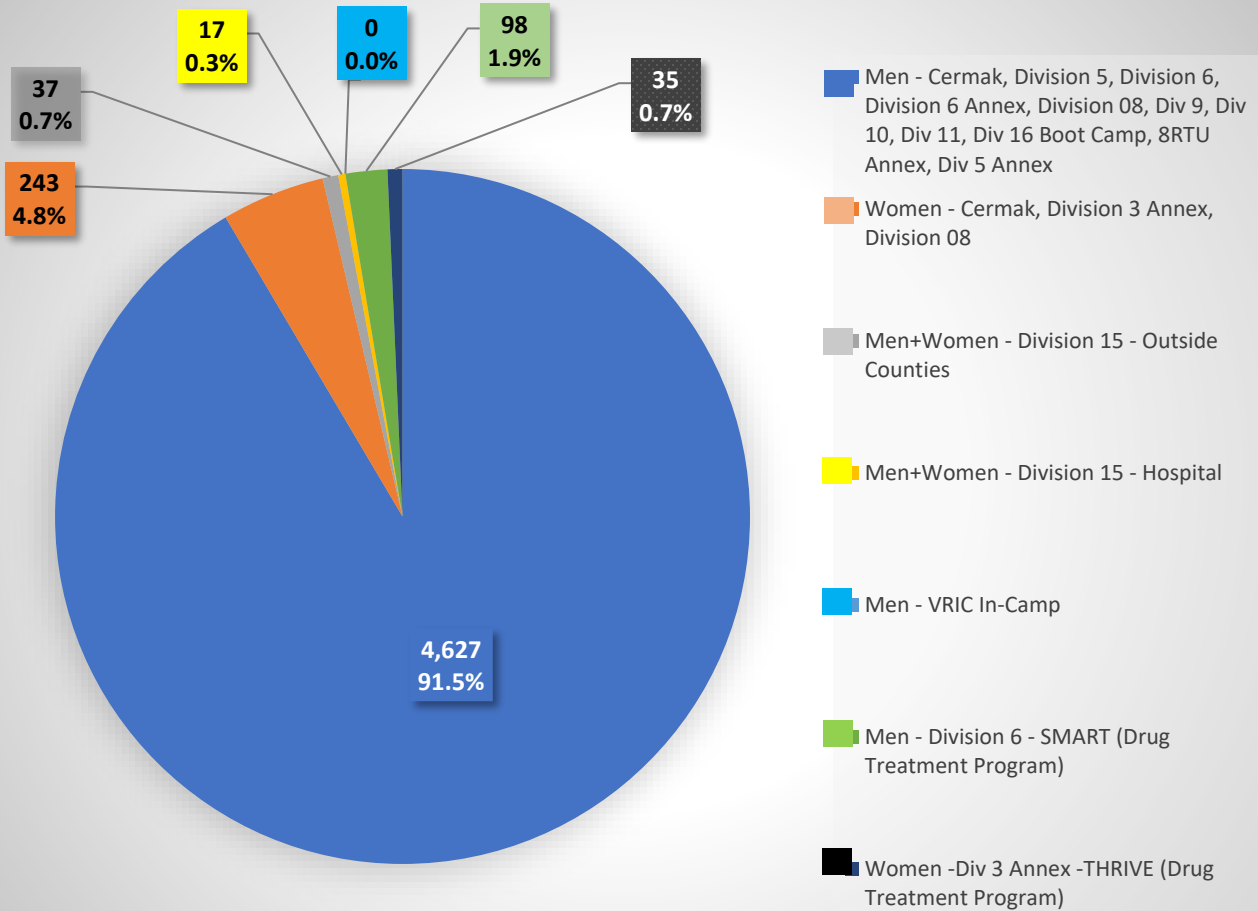

Sheriff's Daily Report

9/30/2023

Under the Custody of the Sheriff	
Total Male and Female	6,895
Jail Population	5,057
Community Corrections	1,838

Jail Population - Behind the Walls

Sheriff's Daily Report
9/30/2023

CCSO Population Demographics