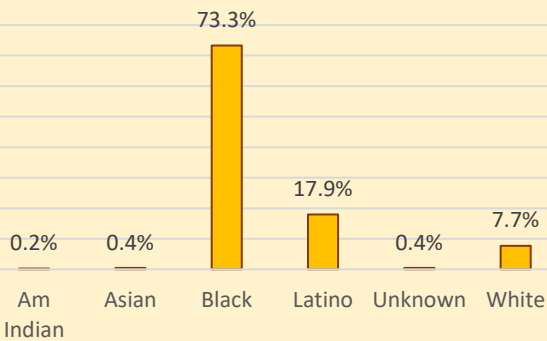

Sheriff's Daily Report

9/25/2023

Under the Custody of the Sheriff	
Total Male and Female	7,129
Jail Population	5,266
Community Corrections	1,863

Jail Population - Behind the Walls

Sheriff's Daily Report

9/25/2023

CCSO Population Demographics

In Confinement

Gender ID Distribution

Race Distribution

Age Distribution

Community Corrections

Gender ID Distribution

Race Distribution

Age Distribution