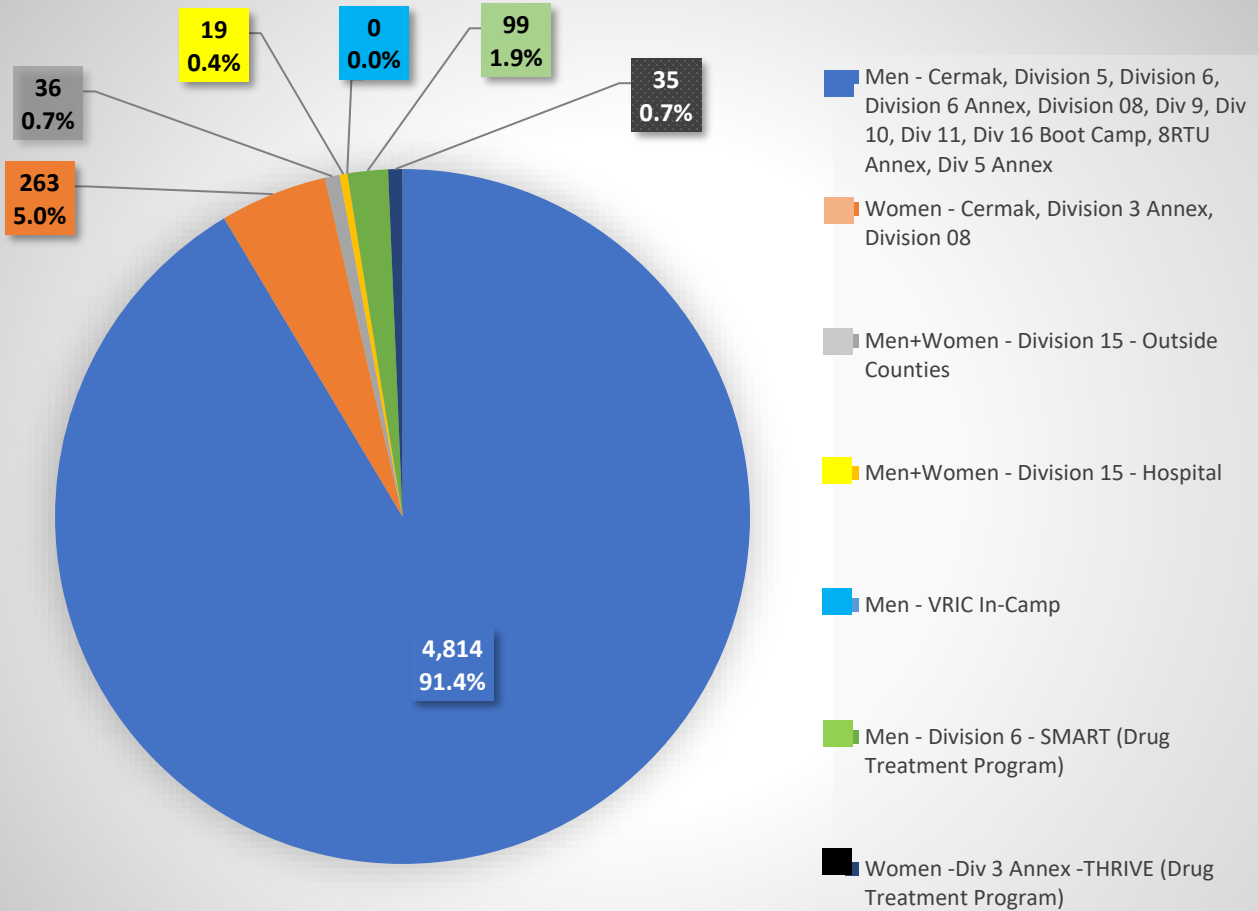

Sheriff's Daily Report

9/25/2023

Under the Custody of the Sheriff	
Total Male and Female	7,129
Jail Population	5,266
Community Corrections	1,863

Jail Population - Behind the Walls

Sheriff's Daily Report

9/25/2023

CCSO Population Demographics

In Confinement

Gender ID Distribution

Race Distribution

Age Distribution

Community Corrections

Gender ID Distribution

Race Distribution

Age Distribution