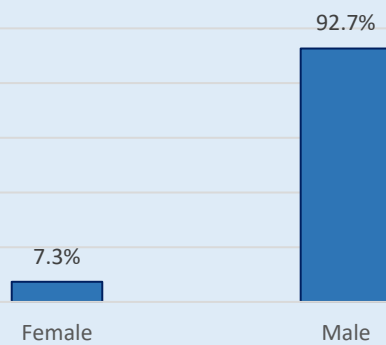

Sheriff's Daily Report

9/25/2023

Under the Custody of the Sheriff	
Total Male and Female	7,129
Jail Population	5,266
Community Corrections	1,863

Jail Population - Behind the Walls

Sheriff's Daily Report

9/25/2023

CCSO Population Demographics

In Confinement

Gender ID Distribution

Race Distribution

Age Distribution

Community Corrections

Gender ID Distribution

Race Distribution

Age Distribution