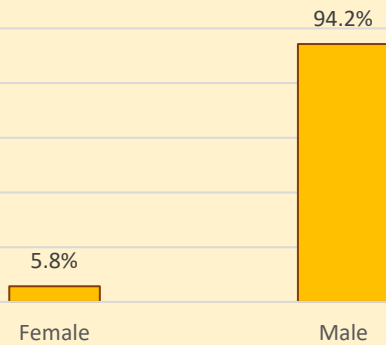

Sheriff's Daily Report

9/25/2023

Under the Custody of the Sheriff	
Total Male and Female	7,129
Jail Population	5,266
Community Corrections	1,863

Jail Population - Behind the Walls

Sheriff's Daily Report

9/25/2023

CCSO Population Demographics

In Confinement

Gender ID Distribution

Race Distribution

Age Distribution

Community Corrections

Gender ID Distribution

Race Distribution

Age Distribution