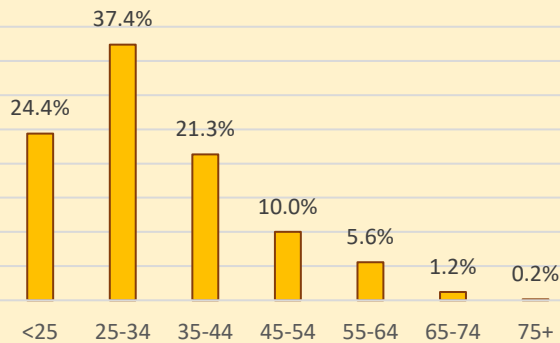

Sheriff's Daily Report

9/25/2023

Under the Custody of the Sheriff	
Total Male and Female	7,129
Jail Population	5,266
Community Corrections	1,863

Jail Population - Behind the Walls

Sheriff's Daily Report

9/25/2023

CCSO Population Demographics

In Confinement

Gender ID Distribution

Race Distribution

Age Distribution

Community Corrections

Gender ID Distribution

Race Distribution

Age Distribution