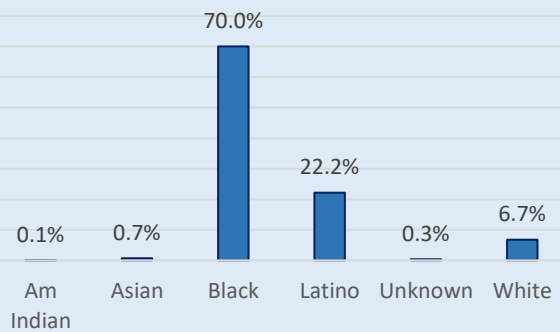

Sheriff's Daily Report

9/25/2023

Under the Custody of the Sheriff	
Total Male and Female	7,129
Jail Population	5,266
Community Corrections	1,863

Jail Population - Behind the Walls

Sheriff's Daily Report

9/25/2023

CCSO Population Demographics

In Confinement

Gender ID Distribution

Race Distribution

Age Distribution

Community Corrections

Gender ID Distribution

Race Distribution

Age Distribution