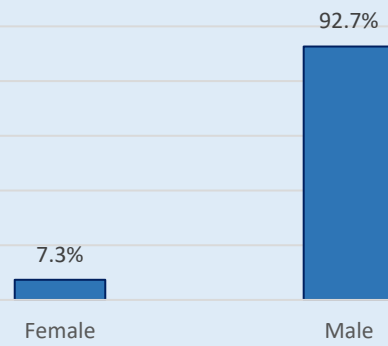

Sheriff's Daily Report

9/24/2023

Under the Custody of the Sheriff	
Total Male and Female	7,107
Jail Population	5,250
Community Corrections	1,857

Jail Population - Behind the Walls

Sheriff's Daily Report

9/24/2023

CCSO Population Demographics

In Confinement

Gender ID Distribution

Race Distribution

Age Distribution

Community Corrections

Gender ID Distribution

Race Distribution

Age Distribution