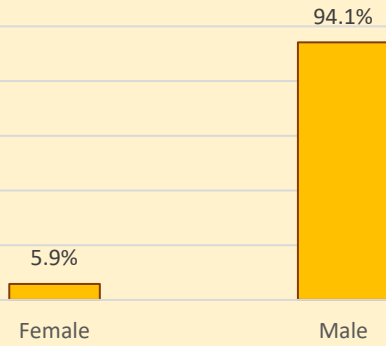

Sheriff's Daily Report

9/24/2023

Under the Custody of the Sheriff	
Total Male and Female	7,107
Jail Population	5,250
Community Corrections	1,857

Jail Population - Behind the Walls

Sheriff's Daily Report

9/24/2023

CCSO Population Demographics

In Confinement

Gender ID Distribution

Race Distribution

Age Distribution

Community Corrections

Gender ID Distribution

Race Distribution

Age Distribution