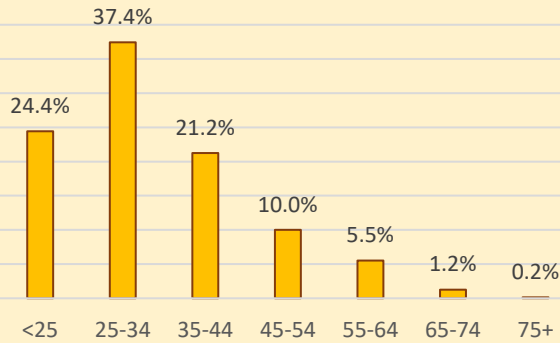

Sheriff's Daily Report

9/24/2023

Under the Custody of the Sheriff	
Total Male and Female	7,107
Jail Population	5,250
Community Corrections	1,857

Jail Population - Behind the Walls

Sheriff's Daily Report

9/24/2023

CCSO Population Demographics

In Confinement

Gender ID Distribution

Race Distribution

Age Distribution

Community Corrections

Gender ID Distribution

Race Distribution

Age Distribution