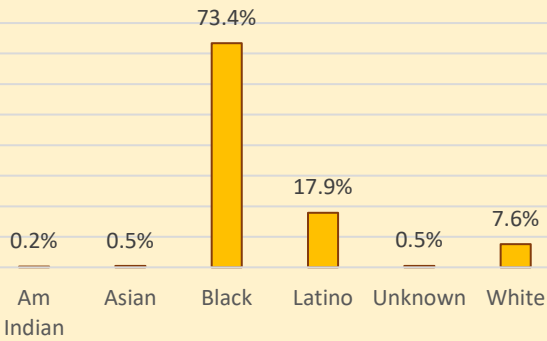

Sheriff's Daily Report

9/24/2023

Under the Custody of the Sheriff	
Total Male and Female	7,107
Jail Population	5,250
Community Corrections	1,857

Jail Population - Behind the Walls

Sheriff's Daily Report

9/24/2023

CCSO Population Demographics

In Confinement

Gender ID Distribution

Race Distribution

Age Distribution

Community Corrections

Gender ID Distribution

Race Distribution

Age Distribution