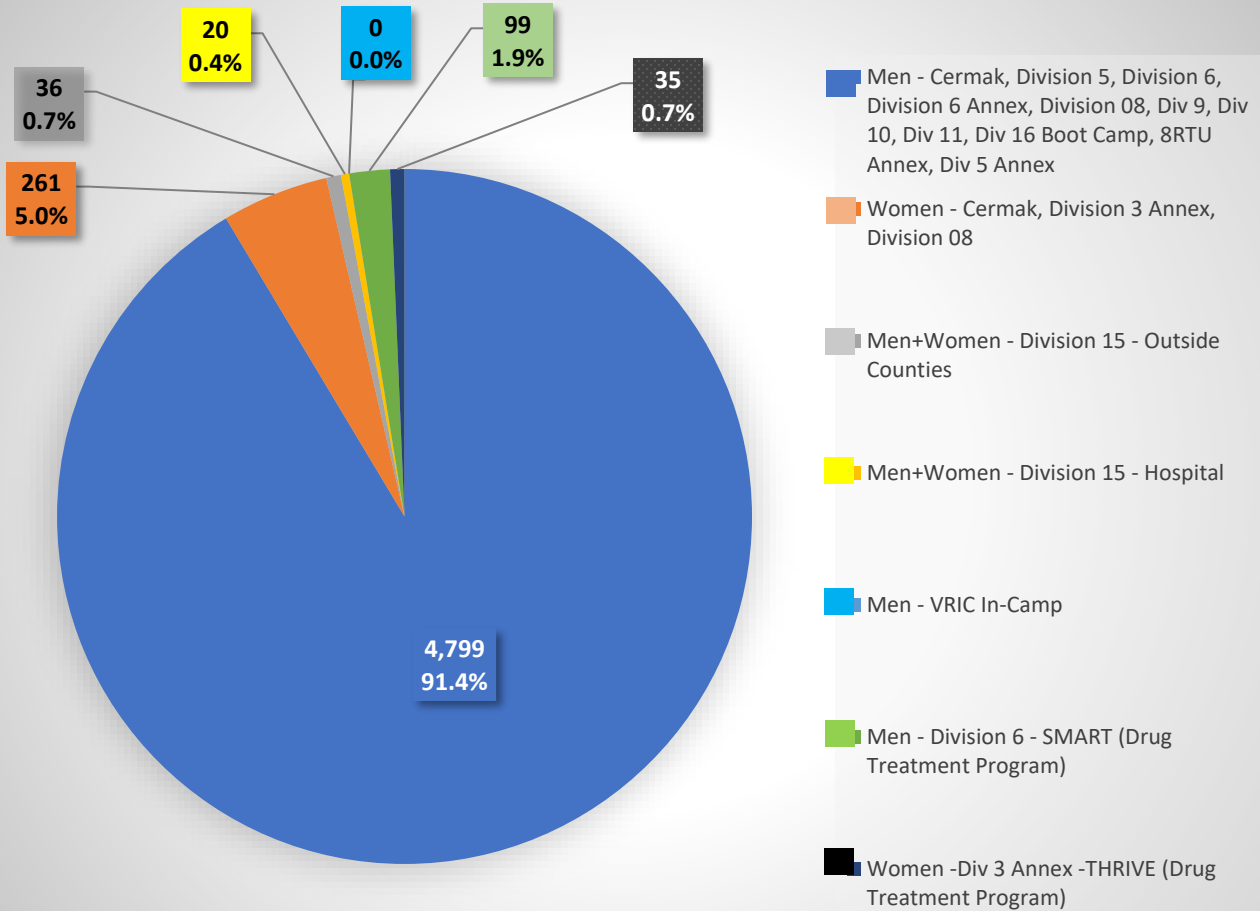

Sheriff's Daily Report

9/24/2023

Under the Custody of the Sheriff	
Total Male and Female	7,107
Jail Population	5,250
Community Corrections	1,857

Jail Population - Behind the Walls

Sheriff's Daily Report

9/24/2023

CCSO Population Demographics

In Confinement

Gender ID Distribution

Race Distribution

Age Distribution

Community Corrections

Gender ID Distribution

Race Distribution

Age Distribution