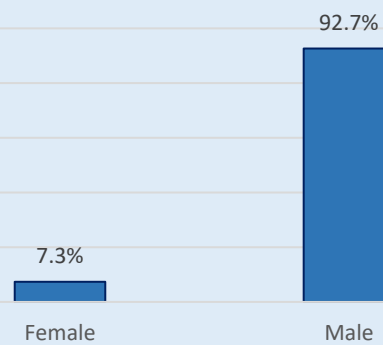

Sheriff's Daily Report

9/23/2023

Under the Custody of the Sheriff	
Total Male and Female	7,081
Jail Population	5,222
Community Corrections	1,859

Jail Population - Behind the Walls

Sheriff's Daily Report

9/23/2023

CCSO Population Demographics

In Confinement

Gender ID Distribution

Race Distribution

Age Distribution

Community Corrections

Gender ID Distribution

Race Distribution

Age Distribution