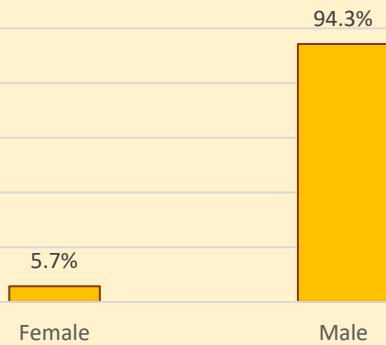

Sheriff's Daily Report

9/23/2023

Under the Custody of the Sheriff	
Total Male and Female	7,081
Jail Population	5,222
Community Corrections	1,859

Jail Population - Behind the Walls

Sheriff's Daily Report

9/23/2023

CCSO Population Demographics

In Confinement

Gender ID Distribution

Race Distribution

Age Distribution

Community Corrections

Gender ID Distribution

Race Distribution

Age Distribution