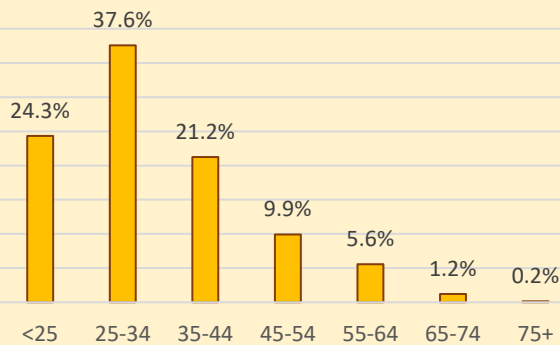

Sheriff's Daily Report

9/23/2023

Under the Custody of the Sheriff	
Total Male and Female	7,081
Jail Population	5,222
Community Corrections	1,859

Jail Population - Behind the Walls

Sheriff's Daily Report

9/23/2023

CCSO Population Demographics

In Confinement

Gender ID Distribution

Race Distribution

Age Distribution

Community Corrections

Gender ID Distribution

Race Distribution

Age Distribution