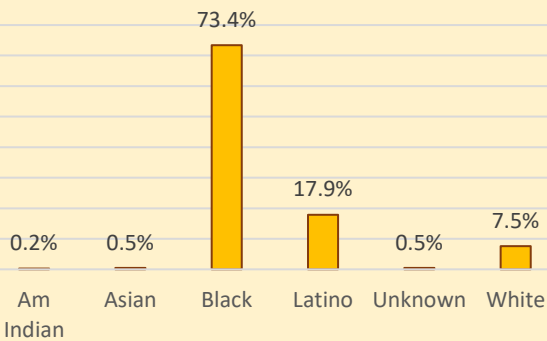

Sheriff's Daily Report

9/23/2023

Under the Custody of the Sheriff	
Total Male and Female	7,081
Jail Population	5,222
Community Corrections	1,859

Jail Population - Behind the Walls

Sheriff's Daily Report

9/23/2023

CCSO Population Demographics

In Confinement

Gender ID Distribution

Race Distribution

Age Distribution

Community Corrections

Gender ID Distribution

Race Distribution

Age Distribution