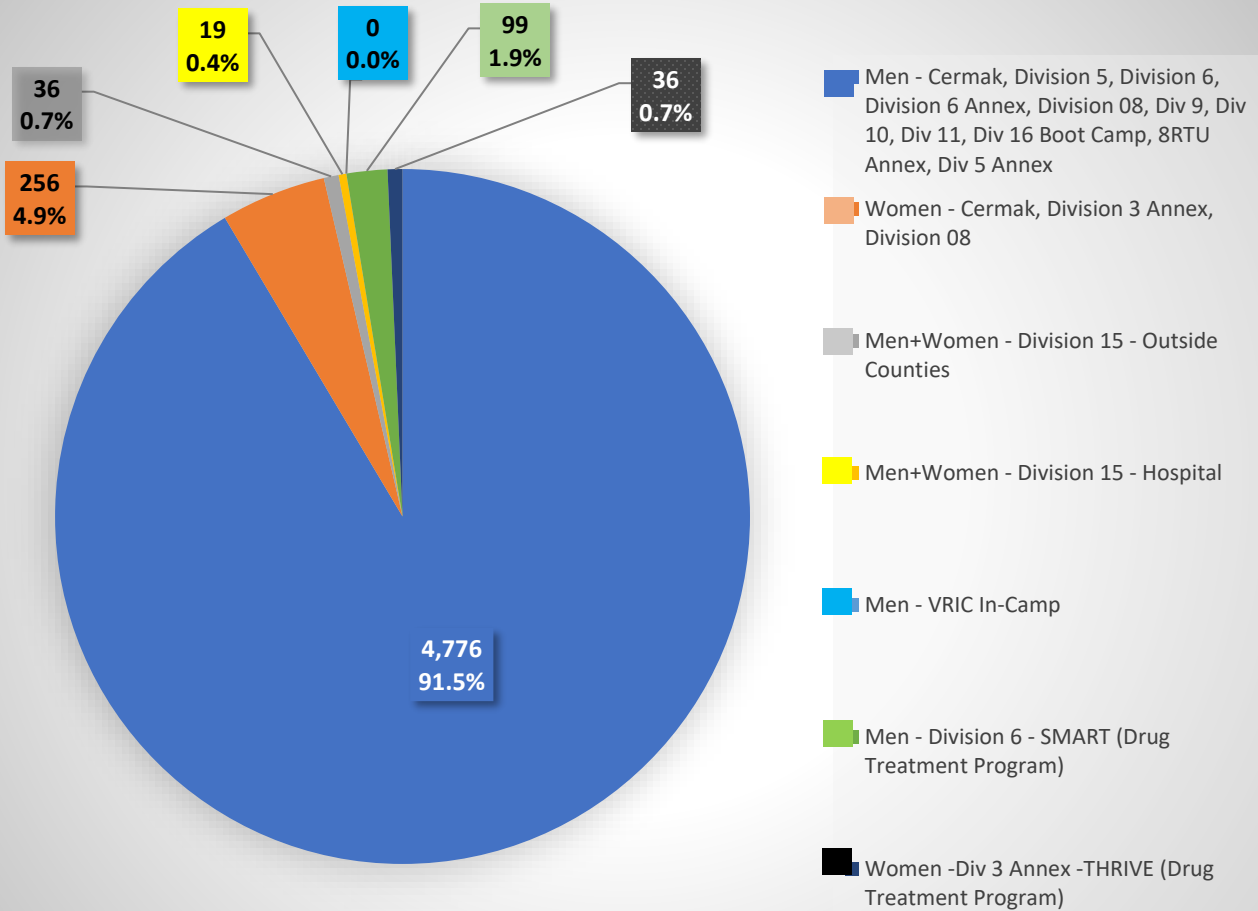

Sheriff's Daily Report

9/23/2023

Under the Custody of the Sheriff	
Total Male and Female	7,081
Jail Population	5,222
Community Corrections	1,859

Jail Population - Behind the Walls

Sheriff's Daily Report

9/23/2023

CCSO Population Demographics

In Confinement

Gender ID Distribution

Race Distribution

Age Distribution

Community Corrections

Gender ID Distribution

Race Distribution

Age Distribution