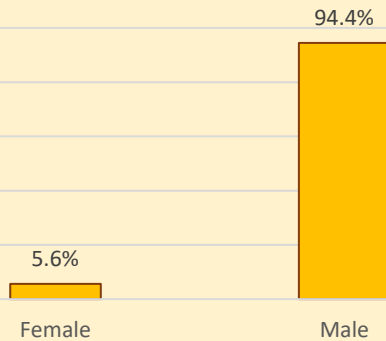

Sheriff's Daily Report

9/29/2023

Under the Custody of the Sheriff	
Total Male and Female	6,923
Jail Population	5,090
Community Corrections	1,833

Jail Population - Behind the Walls

Sheriff's Daily Report

9/29/2023

CCSO Population Demographics

In Confinement

Gender ID Distribution

Race Distribution

Age Distribution

Community Corrections

Gender ID Distribution

Race Distribution

Age Distribution