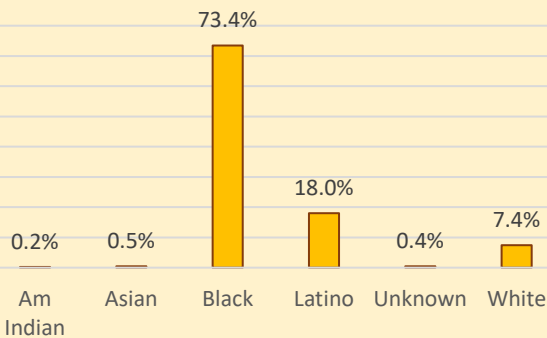

Sheriff's Daily Report

9/29/2023

Under the Custody of the Sheriff	
Total Male and Female	6,923
Jail Population	5,090
Community Corrections	1,833

Jail Population - Behind the Walls

Sheriff's Daily Report

9/29/2023

CCSO Population Demographics

In Confinement

Gender ID Distribution

Race Distribution

Age Distribution

Community Corrections

Gender ID Distribution

Race Distribution

Age Distribution