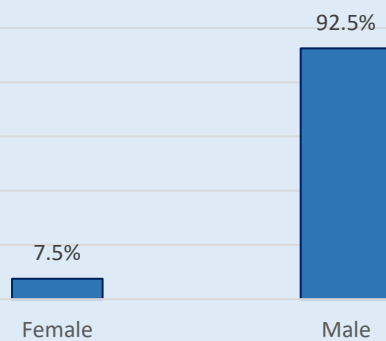

Sheriff's Daily Report

9/29/2023

Under the Custody of the Sheriff	
Total Male and Female	6,923
Jail Population	5,090
Community Corrections	1,833

Jail Population - Behind the Walls

Sheriff's Daily Report

9/29/2023

CCSO Population Demographics

In Confinement

Gender ID Distribution

Race Distribution

Age Distribution

Community Corrections

Gender ID Distribution

Race Distribution

Age Distribution