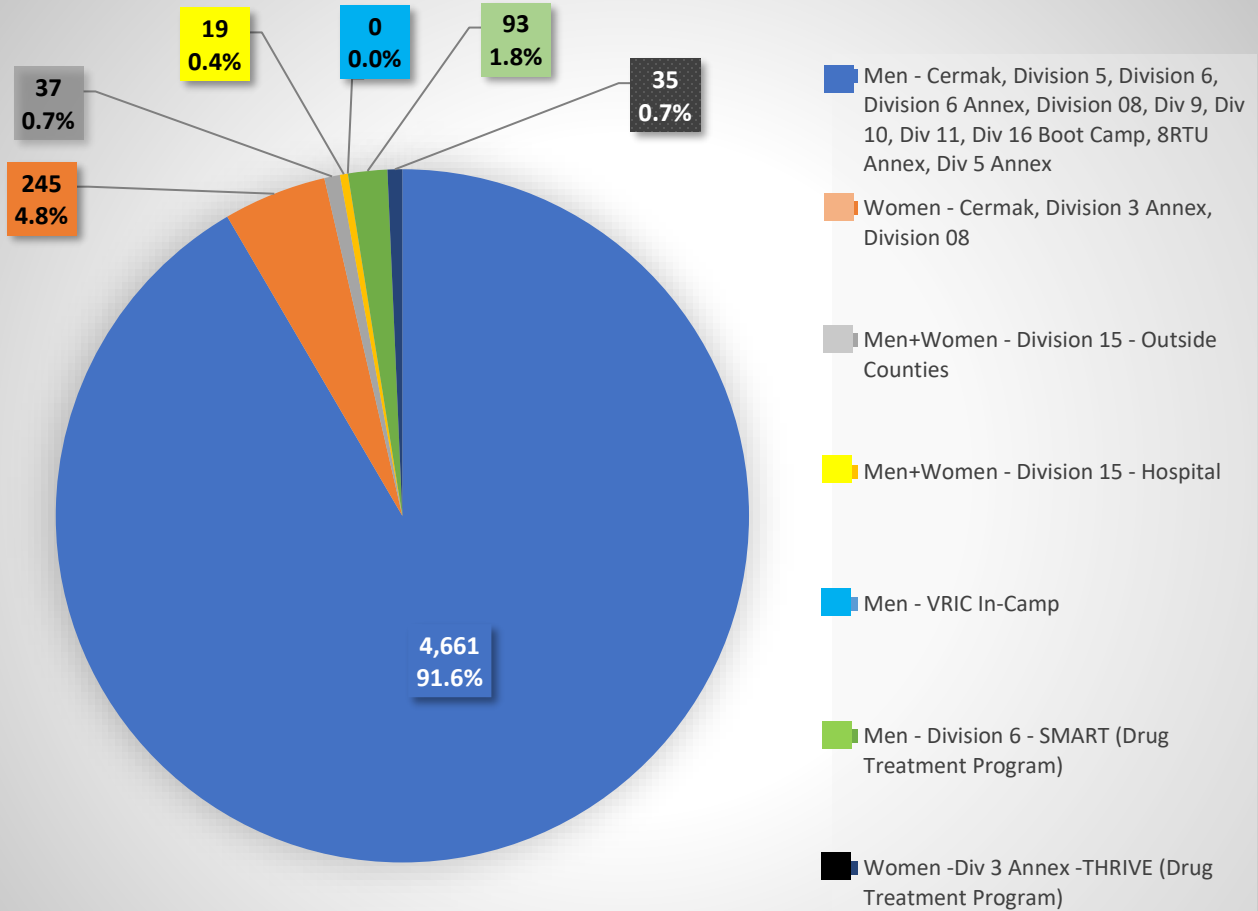

Sheriff's Daily Report

9/29/2023

Under the Custody of the Sheriff	
Total Male and Female	6,923
Jail Population	5,090
Community Corrections	1,833

Jail Population - Behind the Walls

Sheriff's Daily Report

9/29/2023

CCSO Population Demographics

In Confinement

Gender ID Distribution

Race Distribution

Age Distribution

Community Corrections

Gender ID Distribution

Race Distribution

Age Distribution