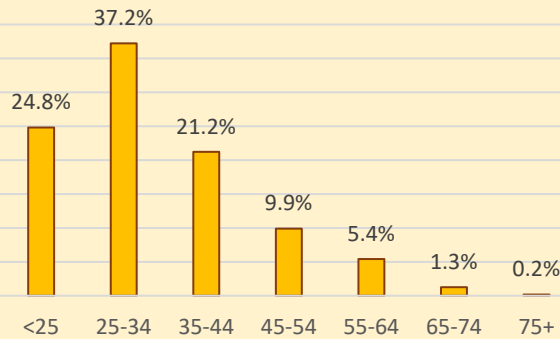

Sheriff's Daily Report

9/29/2023

Under the Custody of the Sheriff	
Total Male and Female	6,923
Jail Population	5,090
Community Corrections	1,833

Jail Population - Behind the Walls

Sheriff's Daily Report

9/29/2023

CCSO Population Demographics

In Confinement

Gender ID Distribution

Race Distribution

Age Distribution

Community Corrections

Gender ID Distribution

Race Distribution

Age Distribution