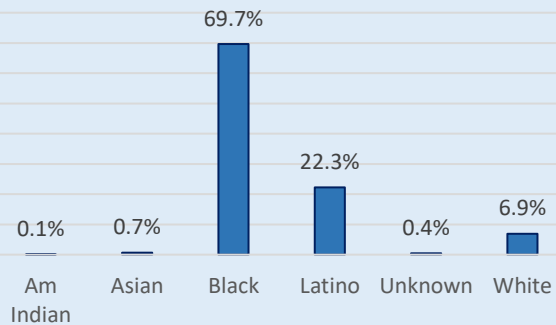

Sheriff's Daily Report

9/29/2023

Under the Custody of the Sheriff	
Total Male and Female	6,923
Jail Population	5,090
Community Corrections	1,833

Jail Population - Behind the Walls

Sheriff's Daily Report

9/29/2023

CCSO Population Demographics

In Confinement

Gender ID Distribution

Race Distribution

Age Distribution

Community Corrections

Gender ID Distribution

Race Distribution

Age Distribution