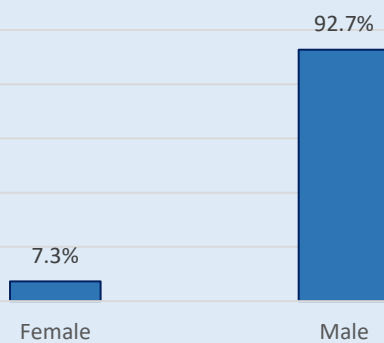

Sheriff's Daily Report

9/27/2023

Under the Custody of the Sheriff	
Total Male and Female	6,996
Jail Population	5,149
Community Corrections	1,847

Jail Population - Behind the Walls

Sheriff's Daily Report

9/27/2023

CCSO Population Demographics

In Confinement

Gender ID Distribution

Race Distribution

Age Distribution

Community Corrections

Gender ID Distribution

Race Distribution

Age Distribution