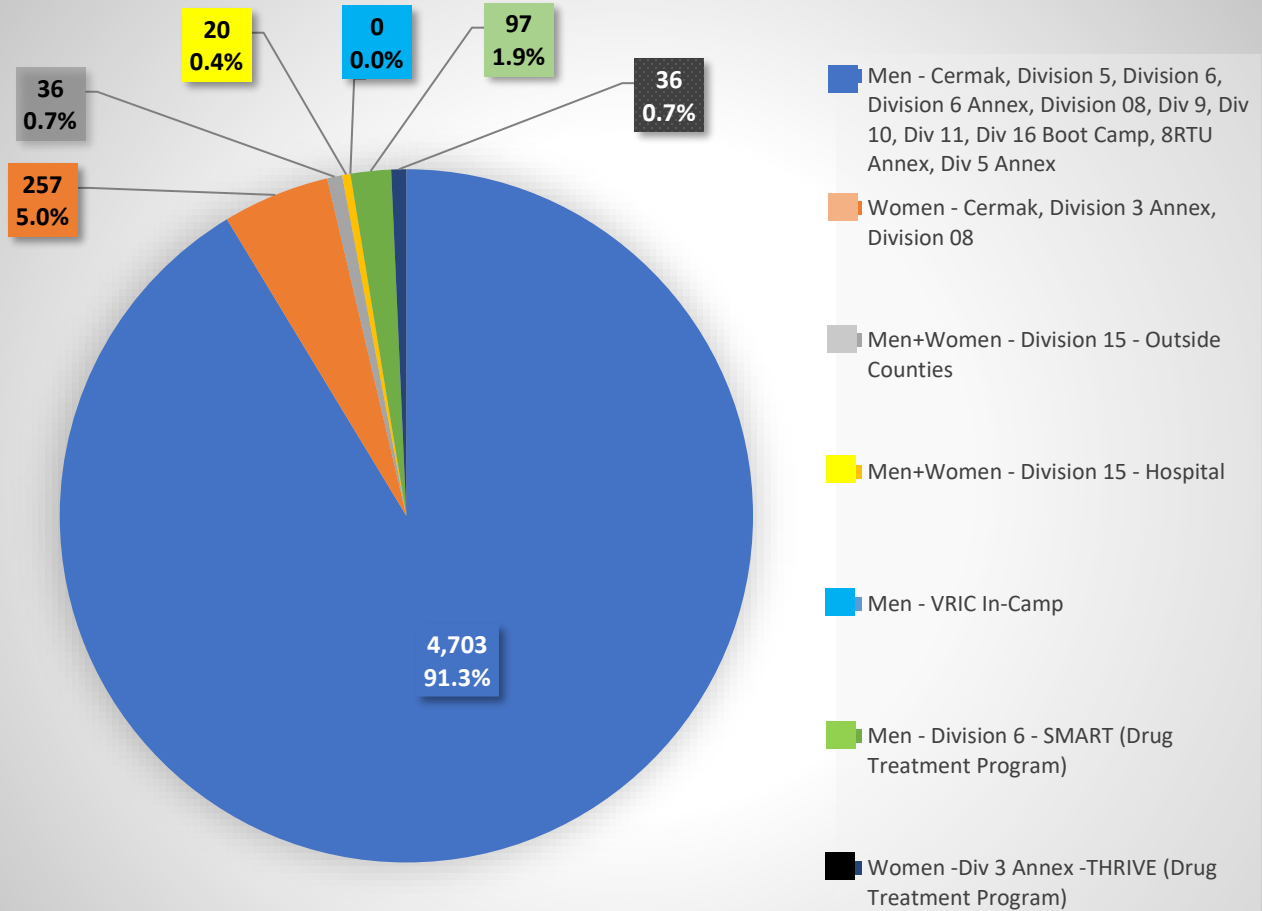

Sheriff's Daily Report

9/27/2023

Under the Custody of the Sheriff	
Total Male and Female	6,996
Jail Population	5,149
Community Corrections	1,847

Jail Population - Behind the Walls

Sheriff's Daily Report

9/27/2023

CCSO Population Demographics

In Confinement

Gender ID Distribution

Race Distribution

Age Distribution

Community Corrections

Gender ID Distribution

Race Distribution

Age Distribution