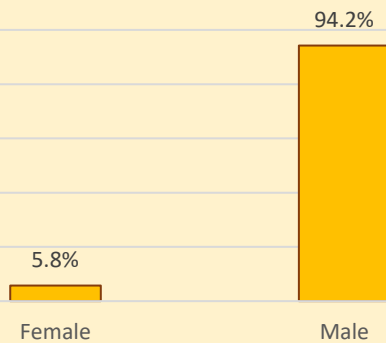

Sheriff's Daily Report

9/27/2023

Under the Custody of the Sheriff	
Total Male and Female	6,996
Jail Population	5,149
Community Corrections	1,847

Jail Population - Behind the Walls

Sheriff's Daily Report

9/27/2023

CCSO Population Demographics

In Confinement

Gender ID Distribution

Race Distribution

Age Distribution

Community Corrections

Gender ID Distribution

Race Distribution

Age Distribution