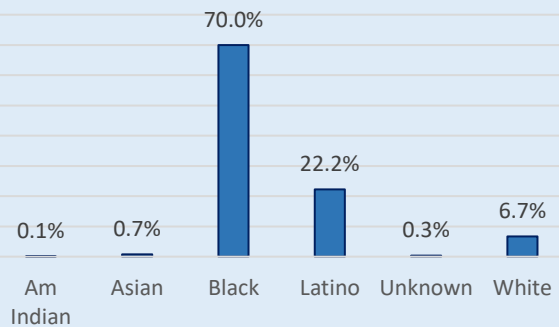

Sheriff's Daily Report

9/27/2023

Under the Custody of the Sheriff	
Total Male and Female	6,996
Jail Population	5,149
Community Corrections	1,847

Jail Population - Behind the Walls

Sheriff's Daily Report

9/27/2023

CCSO Population Demographics

In Confinement

Gender ID Distribution

Race Distribution

Age Distribution

Community Corrections

Gender ID Distribution

Race Distribution

Age Distribution