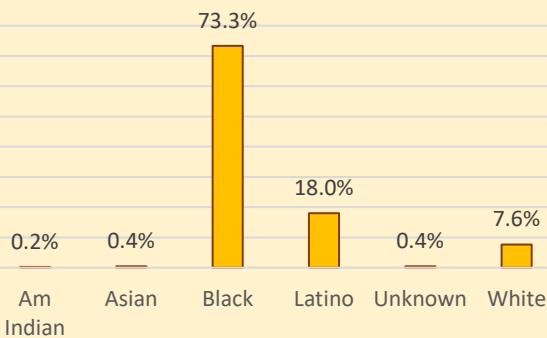

Sheriff's Daily Report

9/27/2023

Under the Custody of the Sheriff	
Total Male and Female	6,996
Jail Population	5,149
Community Corrections	1,847

Jail Population - Behind the Walls

Sheriff's Daily Report

9/27/2023

CCSO Population Demographics

In Confinement

Gender ID Distribution

Race Distribution

Age Distribution

Community Corrections

Gender ID Distribution

Race Distribution

Age Distribution