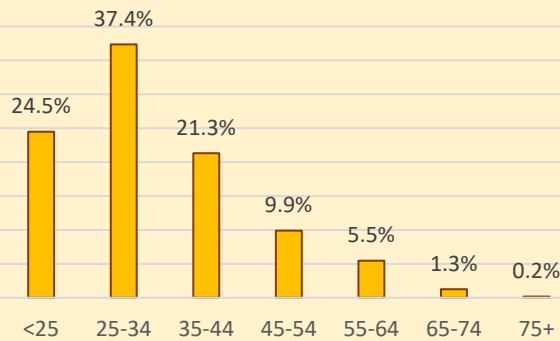

Sheriff's Daily Report

9/27/2023

Under the Custody of the Sheriff	
Total Male and Female	6,996
Jail Population	5,149
Community Corrections	1,847

Jail Population - Behind the Walls

Sheriff's Daily Report

9/27/2023

CCSO Population Demographics

In Confinement

Gender ID Distribution

Race Distribution

Age Distribution

Community Corrections

Gender ID Distribution

Race Distribution

Age Distribution