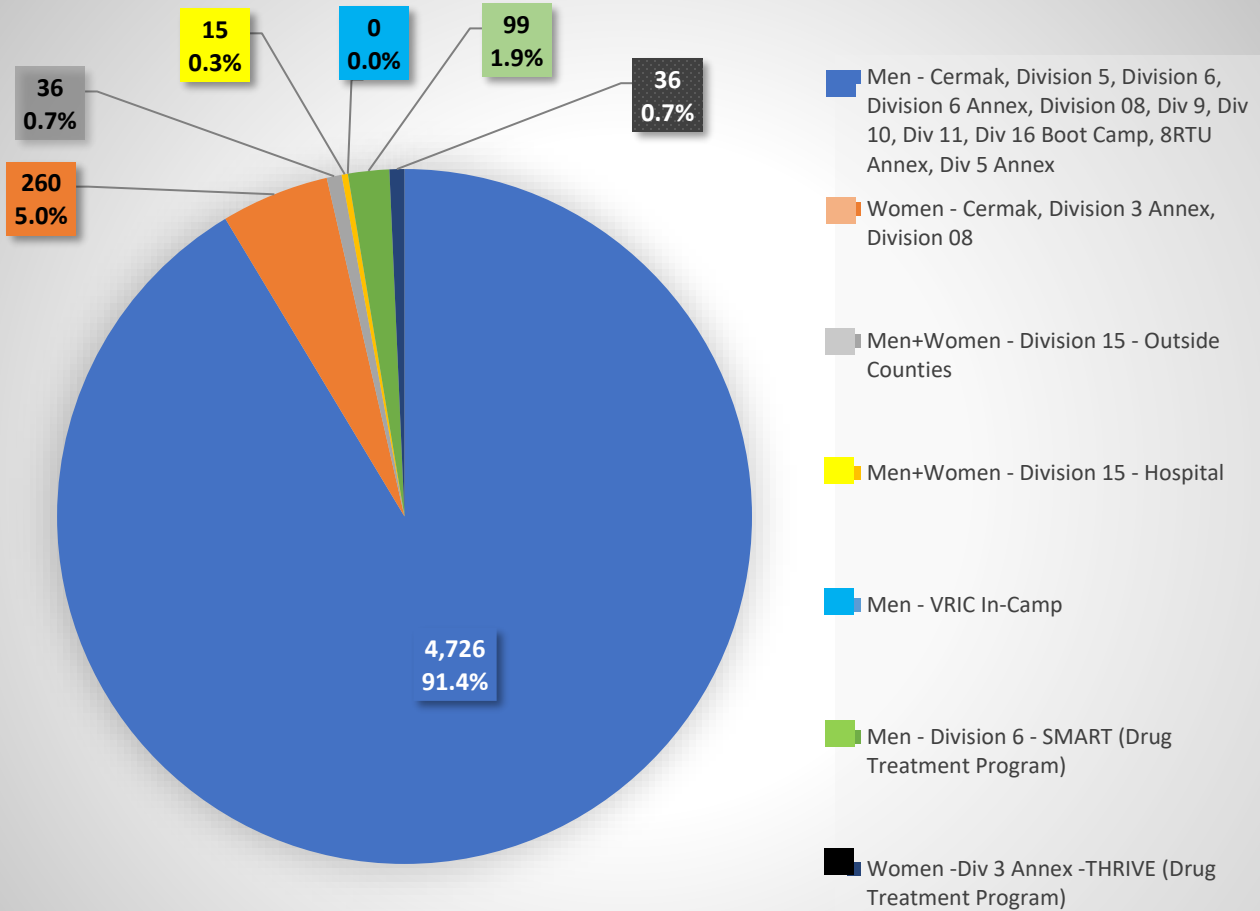

Sheriff's Daily Report

9/26/2023

Under the Custody of the Sheriff	
Total Male and Female	7,034
Jail Population	5,172
Community Corrections	1,862

Jail Population - Behind the Walls

Sheriff's Daily Report

9/26/2023

CCSO Population Demographics

In Confinement

Gender ID Distribution

Race Distribution

Age Distribution

Community Corrections

Gender ID Distribution

Race Distribution

Age Distribution