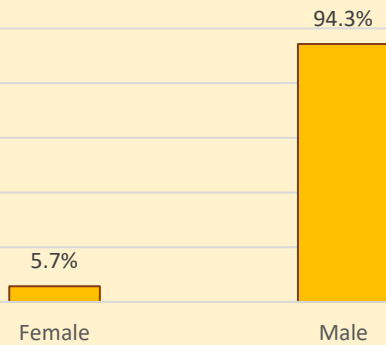

Sheriff's Daily Report

9/26/2023

Under the Custody of the Sheriff	
Total Male and Female	7,034
Jail Population	5,172
Community Corrections	1,862

Jail Population - Behind the Walls

Sheriff's Daily Report

9/26/2023

CCSO Population Demographics

In Confinement

Gender ID Distribution

Race Distribution

Age Distribution

Community Corrections

Gender ID Distribution

Race Distribution

Age Distribution