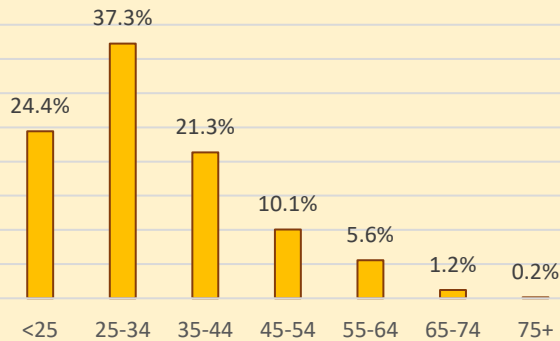

Sheriff's Daily Report

9/26/2023

Under the Custody of the Sheriff	
Total Male and Female	7,034
Jail Population	5,172
Community Corrections	1,862

Jail Population - Behind the Walls

Sheriff's Daily Report

9/26/2023

CCSO Population Demographics

In Confinement

Gender ID Distribution

Race Distribution

Age Distribution

Community Corrections

Gender ID Distribution

Race Distribution

Age Distribution