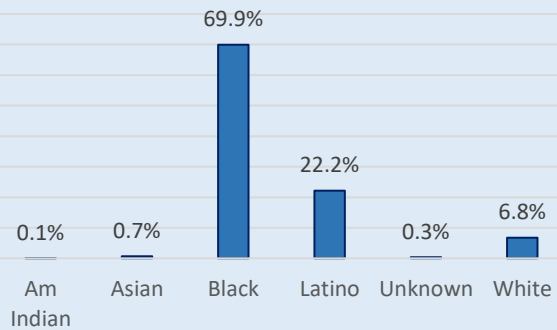

Sheriff's Daily Report

9/26/2023

Under the Custody of the Sheriff	
Total Male and Female	7,034
Jail Population	5,172
Community Corrections	1,862

Jail Population - Behind the Walls

Sheriff's Daily Report

9/26/2023

CCSO Population Demographics

In Confinement

Gender ID Distribution

Race Distribution

Age Distribution

Community Corrections

Gender ID Distribution

Race Distribution

Age Distribution