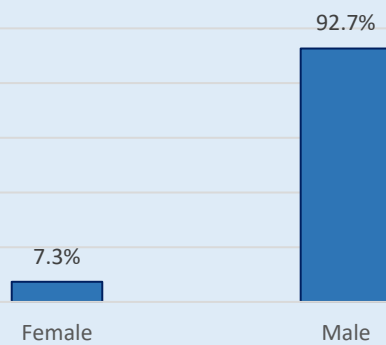

Sheriff's Daily Report

9/26/2023

Under the Custody of the Sheriff	
Total Male and Female	7,034
Jail Population	5,172
Community Corrections	1,862

Jail Population - Behind the Walls

Sheriff's Daily Report

9/26/2023

CCSO Population Demographics

In Confinement

Gender ID Distribution

Race Distribution

Age Distribution

Community Corrections

Gender ID Distribution

Race Distribution

Age Distribution