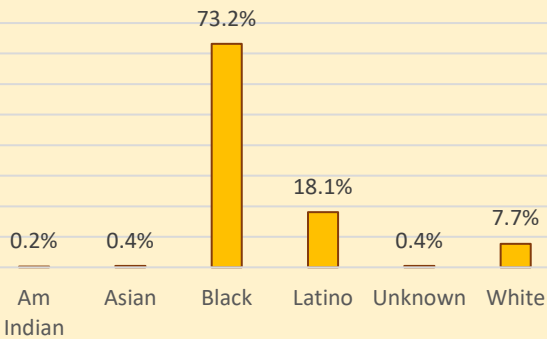

Sheriff's Daily Report

9/26/2023

Under the Custody of the Sheriff	
Total Male and Female	7,034
Jail Population	5,172
Community Corrections	1,862

Jail Population - Behind the Walls

Sheriff's Daily Report

9/26/2023

CCSO Population Demographics

In Confinement

Gender ID Distribution

Race Distribution

Age Distribution

Community Corrections

Gender ID Distribution

Race Distribution

Age Distribution