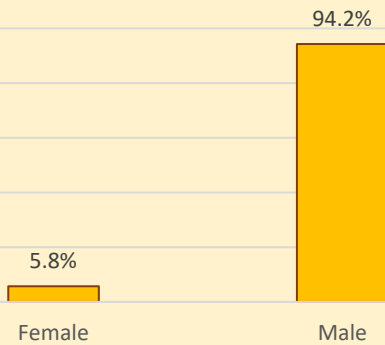

Sheriff's Daily Report

9/22/2023

Under the Custody of the Sheriff	
Total Male and Female	7,104
Jail Population	5,242
Community Corrections	1,862

Jail Population - Behind the Walls

Sheriff's Daily Report

9/22/2023

CCSO Population Demographics

In Confinement

Gender ID Distribution

Race Distribution

Age Distribution

Community Corrections

Gender ID Distribution

Race Distribution

Age Distribution