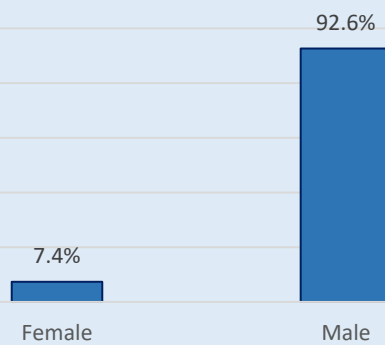

Sheriff's Daily Report

9/22/2023

Under the Custody of the Sheriff	
Total Male and Female	7,104
Jail Population	5,242
Community Corrections	1,862

Jail Population - Behind the Walls

Sheriff's Daily Report

9/22/2023

CCSO Population Demographics

In Confinement

Gender ID Distribution

Race Distribution

Age Distribution

Community Corrections

Gender ID Distribution

Race Distribution

Age Distribution