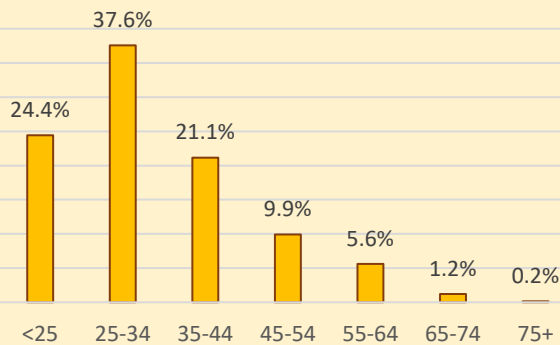

Sheriff's Daily Report

9/22/2023

Under the Custody of the Sheriff	
Total Male and Female	7,104
Jail Population	5,242
Community Corrections	1,862

Jail Population - Behind the Walls

Sheriff's Daily Report

9/22/2023

CCSO Population Demographics

In Confinement

Gender ID Distribution

Race Distribution

Age Distribution

Community Corrections

Gender ID Distribution

Race Distribution

Age Distribution