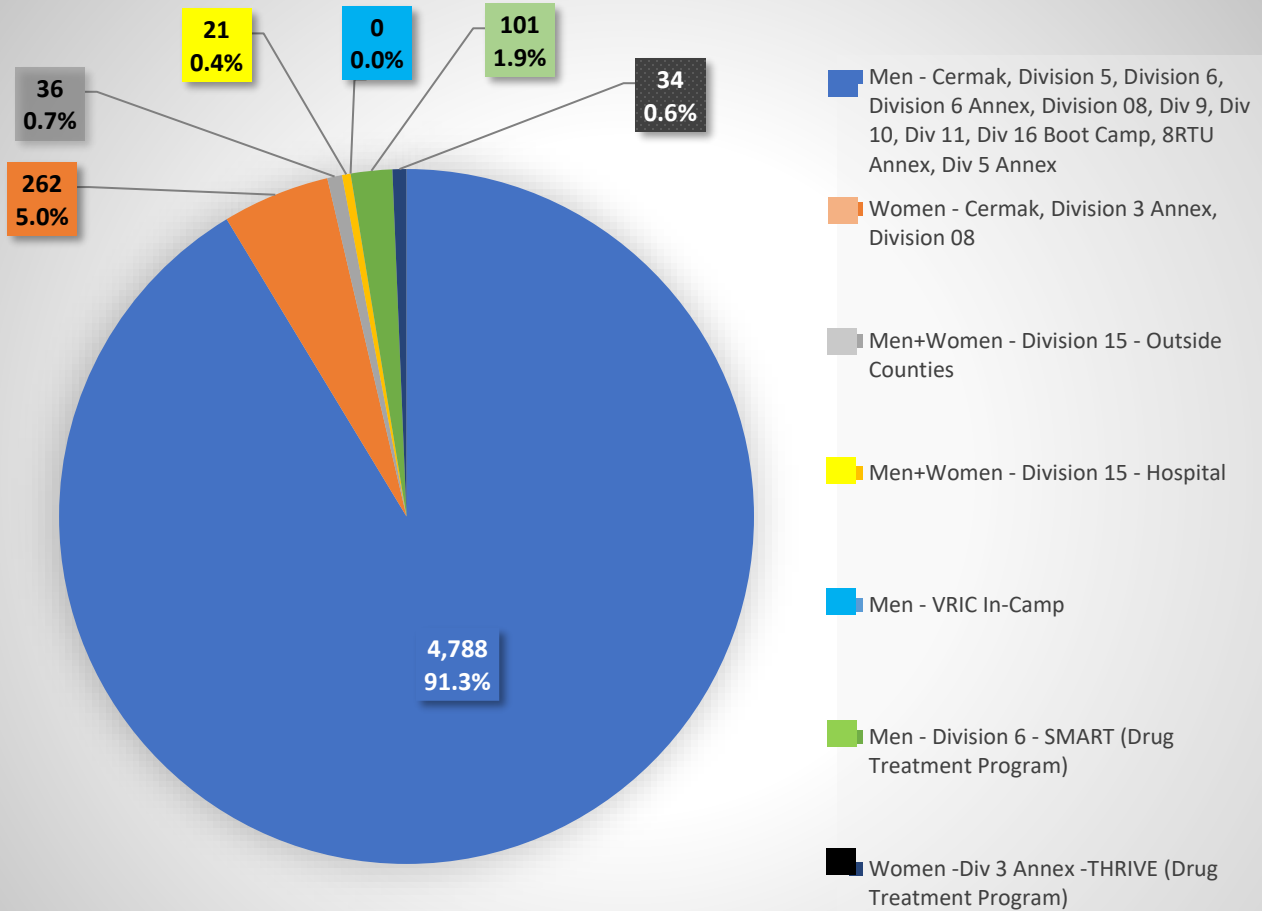

Sheriff's Daily Report

9/22/2023

Under the Custody of the Sheriff	
Total Male and Female	7,104
Jail Population	5,242
Community Corrections	1,862

Jail Population - Behind the Walls

Sheriff's Daily Report

9/22/2023

CCSO Population Demographics

In Confinement

Gender ID Distribution

Race Distribution

Age Distribution

Community Corrections

Gender ID Distribution

Race Distribution

Age Distribution