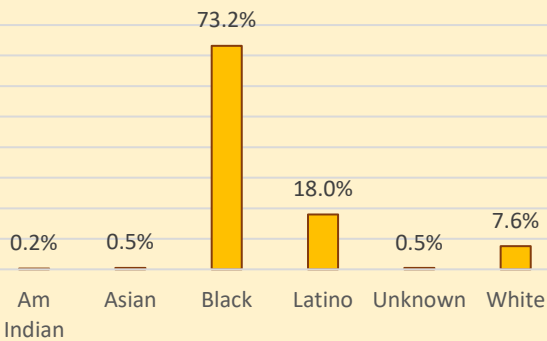

Sheriff's Daily Report

9/22/2023

Under the Custody of the Sheriff	
Total Male and Female	7,104
Jail Population	5,242
Community Corrections	1,862

Jail Population - Behind the Walls

Sheriff's Daily Report

9/22/2023

CCSO Population Demographics

In Confinement

Gender ID Distribution

Race Distribution

Age Distribution

Community Corrections

Gender ID Distribution

Race Distribution

Age Distribution