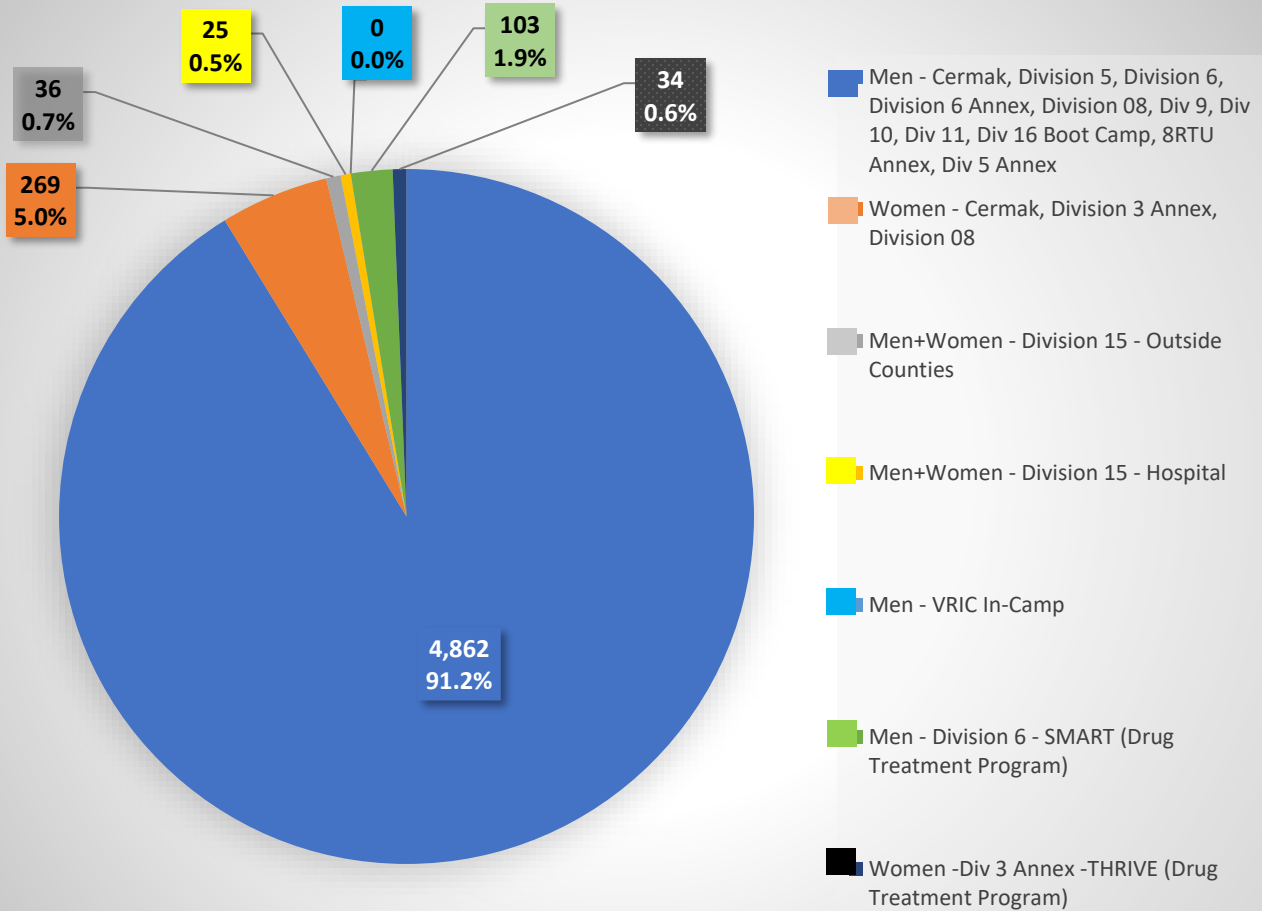

Sheriff's Daily Report

9/20/2023

Under the Custody of the Sheriff	
Total Male and Female	7,199
Jail Population	5,329
Community Corrections	1,870

Jail Population - Behind the Walls

Sheriff's Daily Report

9/20/2023

CCSO Population Demographics

In Confinement

Gender ID Distribution

Race Distribution

Age Distribution

Community Corrections

Gender ID Distribution

Race Distribution

Age Distribution