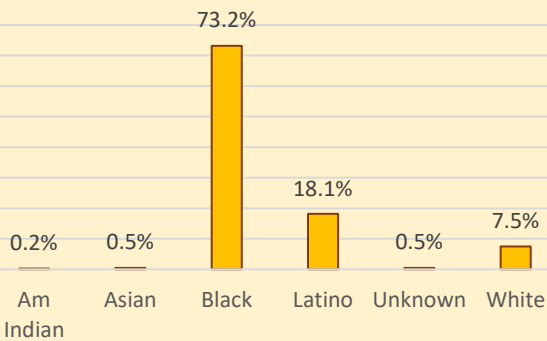

Sheriff's Daily Report

9/20/2023

Under the Custody of the Sheriff	
Total Male and Female	7,199
Jail Population	5,329
Community Corrections	1,870

Jail Population - Behind the Walls

Sheriff's Daily Report

9/20/2023

CCSO Population Demographics

In Confinement

Gender ID Distribution

Race Distribution

Age Distribution

Community Corrections

Gender ID Distribution

Race Distribution

Age Distribution