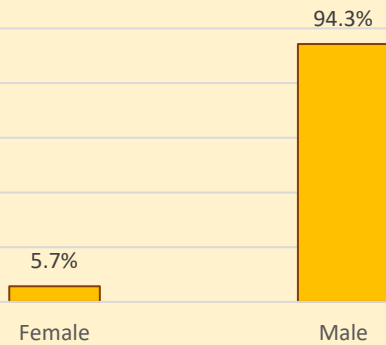

Sheriff's Daily Report

9/20/2023

Under the Custody of the Sheriff	
Total Male and Female	7,199
Jail Population	5,329
Community Corrections	1,870

Jail Population - Behind the Walls

Sheriff's Daily Report

9/20/2023

CCSO Population Demographics

In Confinement

Gender ID Distribution

Race Distribution

Age Distribution

Community Corrections

Gender ID Distribution

Race Distribution

Age Distribution