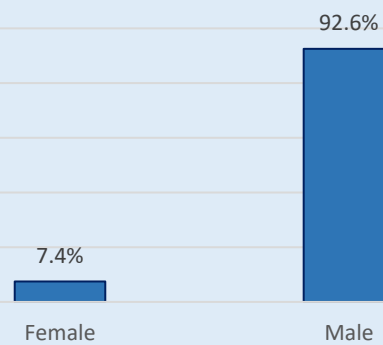

Sheriff's Daily Report

9/20/2023

Under the Custody of the Sheriff	
Total Male and Female	7,199
Jail Population	5,329
Community Corrections	1,870

Jail Population - Behind the Walls

Sheriff's Daily Report

9/20/2023

CCSO Population Demographics

In Confinement

Gender ID Distribution

Race Distribution

Age Distribution

Community Corrections

Gender ID Distribution

Race Distribution

Age Distribution