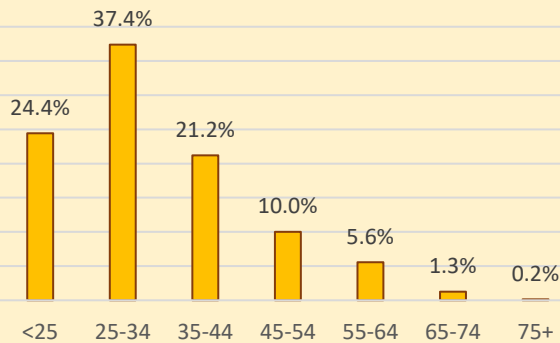

Sheriff's Daily Report

9/20/2023

Under the Custody of the Sheriff	
Total Male and Female	7,199
Jail Population	5,329
Community Corrections	1,870

Jail Population - Behind the Walls

Sheriff's Daily Report

9/20/2023

CCSO Population Demographics

In Confinement

Gender ID Distribution

Race Distribution

Age Distribution

Community Corrections

Gender ID Distribution

Race Distribution

Age Distribution