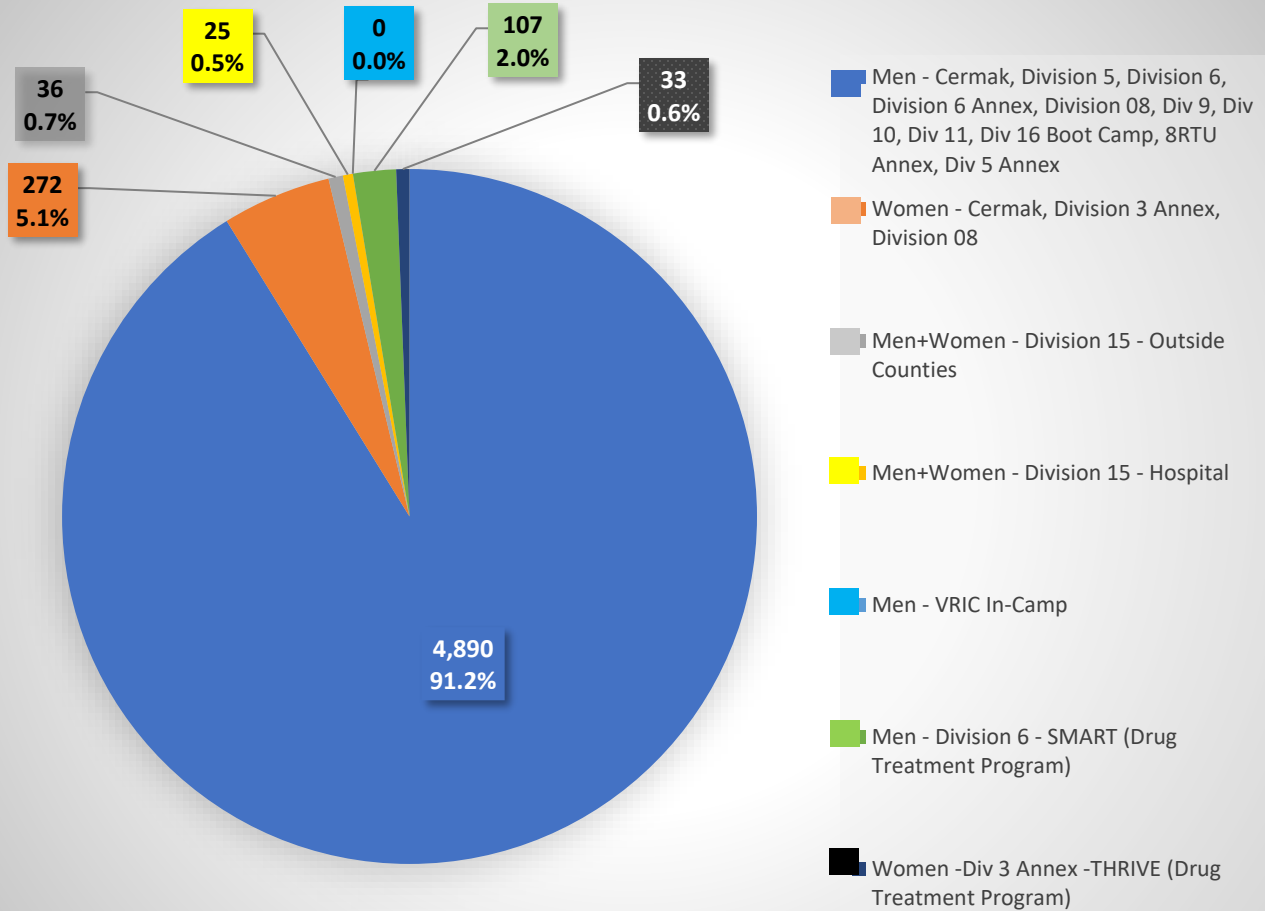

Sheriff's Daily Report

9/19/2023

Under the Custody of the Sheriff	
Total Male and Female	7,231
Jail Population	5,363
Community Corrections	1,868

Jail Population - Behind the Walls

Sheriff's Daily Report

9/19/2023

CCSO Population Demographics

In Confinement

Gender ID Distribution

Race Distribution

Age Distribution

Community Corrections

Gender ID Distribution

Race Distribution

Age Distribution