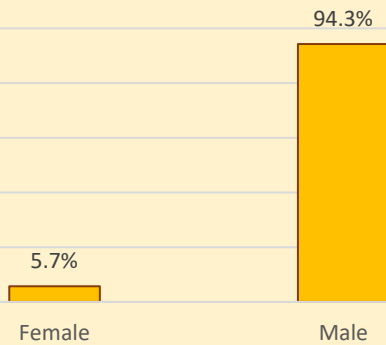

Sheriff's Daily Report

9/19/2023

Under the Custody of the Sheriff	
Total Male and Female	7,231
Jail Population	5,363
Community Corrections	1,868

Jail Population - Behind the Walls

Sheriff's Daily Report

9/19/2023

CCSO Population Demographics

In Confinement

Gender ID Distribution

Race Distribution

Age Distribution

Community Corrections

Gender ID Distribution

Race Distribution

Age Distribution