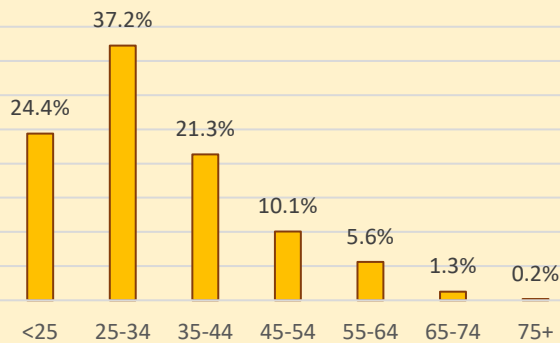

Sheriff's Daily Report

9/19/2023

Under the Custody of the Sheriff	
Total Male and Female	7,231
Jail Population	5,363
Community Corrections	1,868

Jail Population - Behind the Walls

Sheriff's Daily Report

9/19/2023

CCSO Population Demographics

In Confinement

Gender ID Distribution

Race Distribution

Age Distribution

Community Corrections

Gender ID Distribution

Race Distribution

Age Distribution