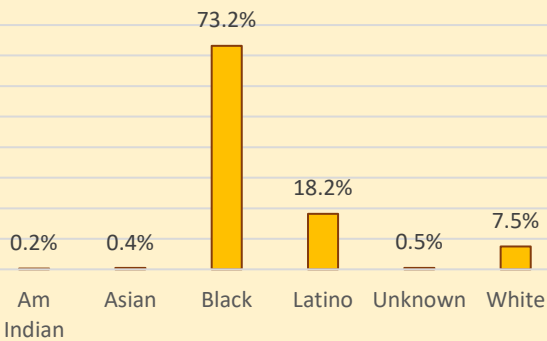

Sheriff's Daily Report

9/19/2023

Under the Custody of the Sheriff	
Total Male and Female	7,231
Jail Population	5,363
Community Corrections	1,868

Jail Population - Behind the Walls

Sheriff's Daily Report

9/19/2023

CCSO Population Demographics

In Confinement

Gender ID Distribution

Race Distribution

Age Distribution

Community Corrections

Gender ID Distribution

Race Distribution

Age Distribution