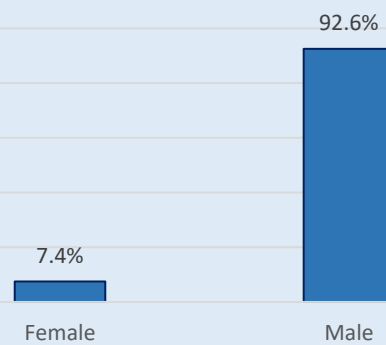

Sheriff's Daily Report

9/19/2023

Under the Custody of the Sheriff	
Total Male and Female	7,231
Jail Population	5,363
Community Corrections	1,868

Jail Population - Behind the Walls

Sheriff's Daily Report

9/19/2023

CCSO Population Demographics

In Confinement

Gender ID Distribution

Race Distribution

Age Distribution

Community Corrections

Gender ID Distribution

Race Distribution

Age Distribution