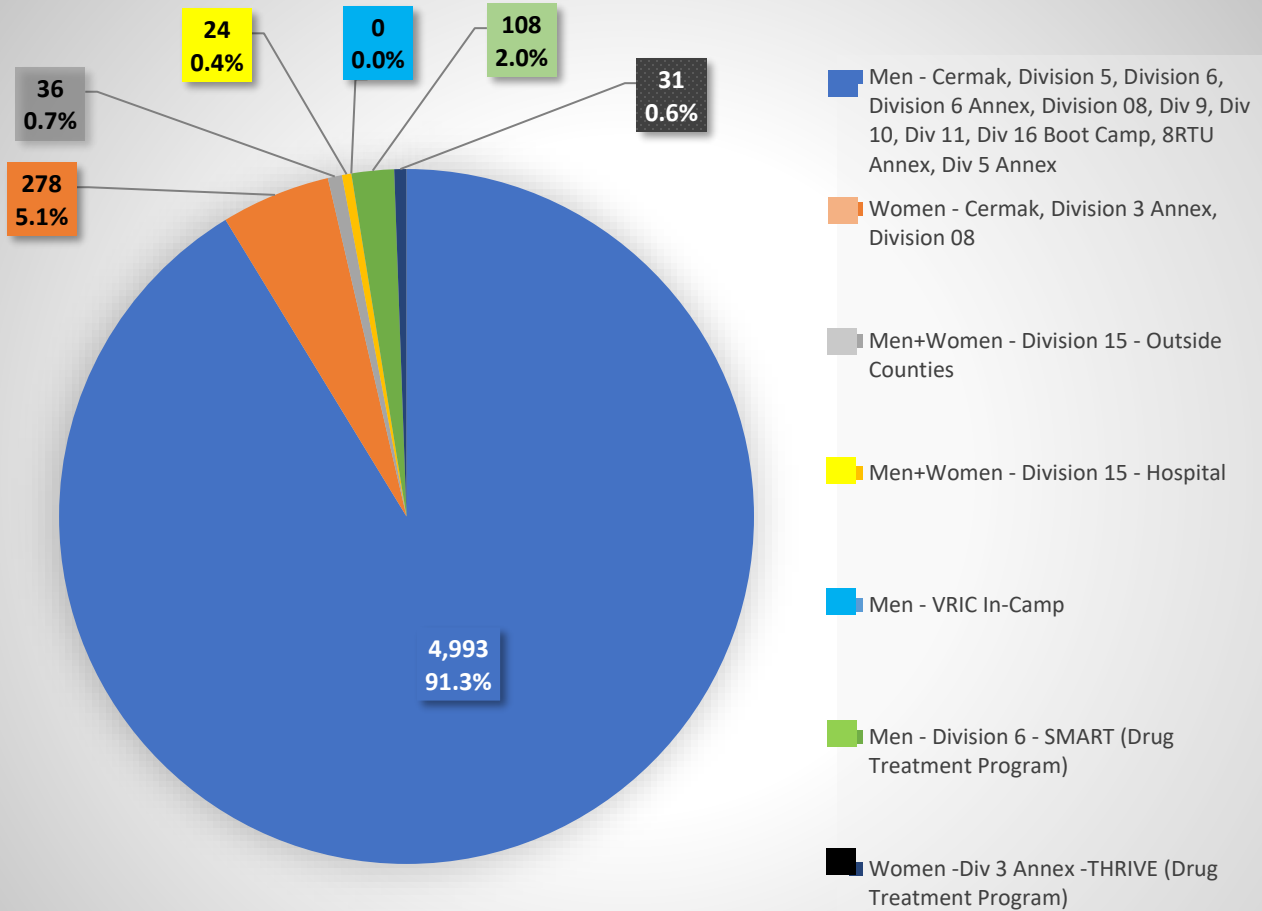

Sheriff's Daily Report

9/18/2023

Under the Custody of the Sheriff	
Total Male and Female	7,326
Jail Population	5,470
Community Corrections	1,856

Jail Population - Behind the Walls

Sheriff's Daily Report

9/18/2023

CCSO Population Demographics

In Confinement

Gender ID Distribution

Race Distribution

Age Distribution

Community Corrections

Gender ID Distribution

Race Distribution

Age Distribution