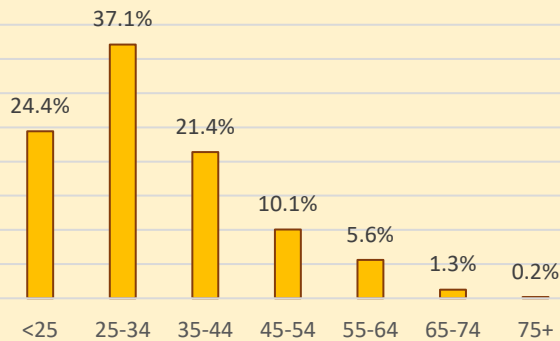

Sheriff's Daily Report

9/18/2023

Under the Custody of the Sheriff	
Total Male and Female	7,326
Jail Population	5,470
Community Corrections	1,856

Jail Population - Behind the Walls

Sheriff's Daily Report

9/18/2023

CCSO Population Demographics

In Confinement

Gender ID Distribution

Race Distribution

Age Distribution

Community Corrections

Gender ID Distribution

Race Distribution

Age Distribution