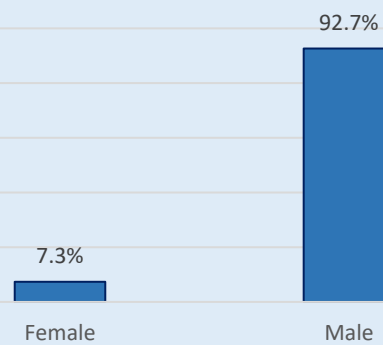

Sheriff's Daily Report

9/18/2023

Under the Custody of the Sheriff	
Total Male and Female	7,326
Jail Population	5,470
Community Corrections	1,856

Jail Population - Behind the Walls

Sheriff's Daily Report

9/18/2023

CCSO Population Demographics

In Confinement

Gender ID Distribution

Race Distribution

Age Distribution

Community Corrections

Gender ID Distribution

Race Distribution

Age Distribution