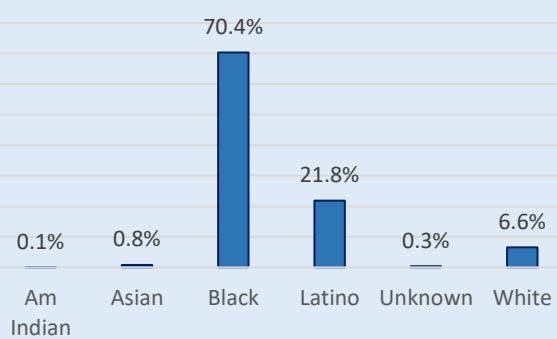

Sheriff's Daily Report

9/18/2023

Under the Custody of the Sheriff	
Total Male and Female	7,326
Jail Population	5,470
Community Corrections	1,856

Jail Population - Behind the Walls

Sheriff's Daily Report

9/18/2023

CCSO Population Demographics

In Confinement

Gender ID Distribution

Race Distribution

Age Distribution

Community Corrections

Gender ID Distribution

Race Distribution

Age Distribution