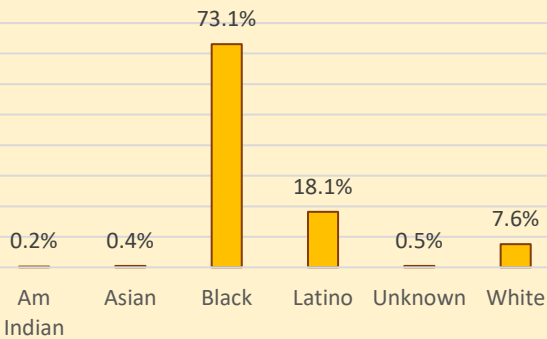

Sheriff's Daily Report

9/18/2023

Under the Custody of the Sheriff	
Total Male and Female	7,326
Jail Population	5,470
Community Corrections	1,856

Jail Population - Behind the Walls

Sheriff's Daily Report

9/18/2023

CCSO Population Demographics

In Confinement

Gender ID Distribution

Race Distribution

Age Distribution

Community Corrections

Gender ID Distribution

Race Distribution

Age Distribution