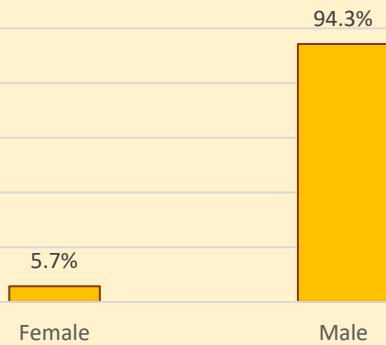

Sheriff's Daily Report

9/18/2023

Under the Custody of the Sheriff	
Total Male and Female	7,326
Jail Population	5,470
Community Corrections	1,856

Jail Population - Behind the Walls

Sheriff's Daily Report

9/18/2023

CCSO Population Demographics

In Confinement

Gender ID Distribution

Race Distribution

Age Distribution

Community Corrections

Gender ID Distribution

Race Distribution

Age Distribution