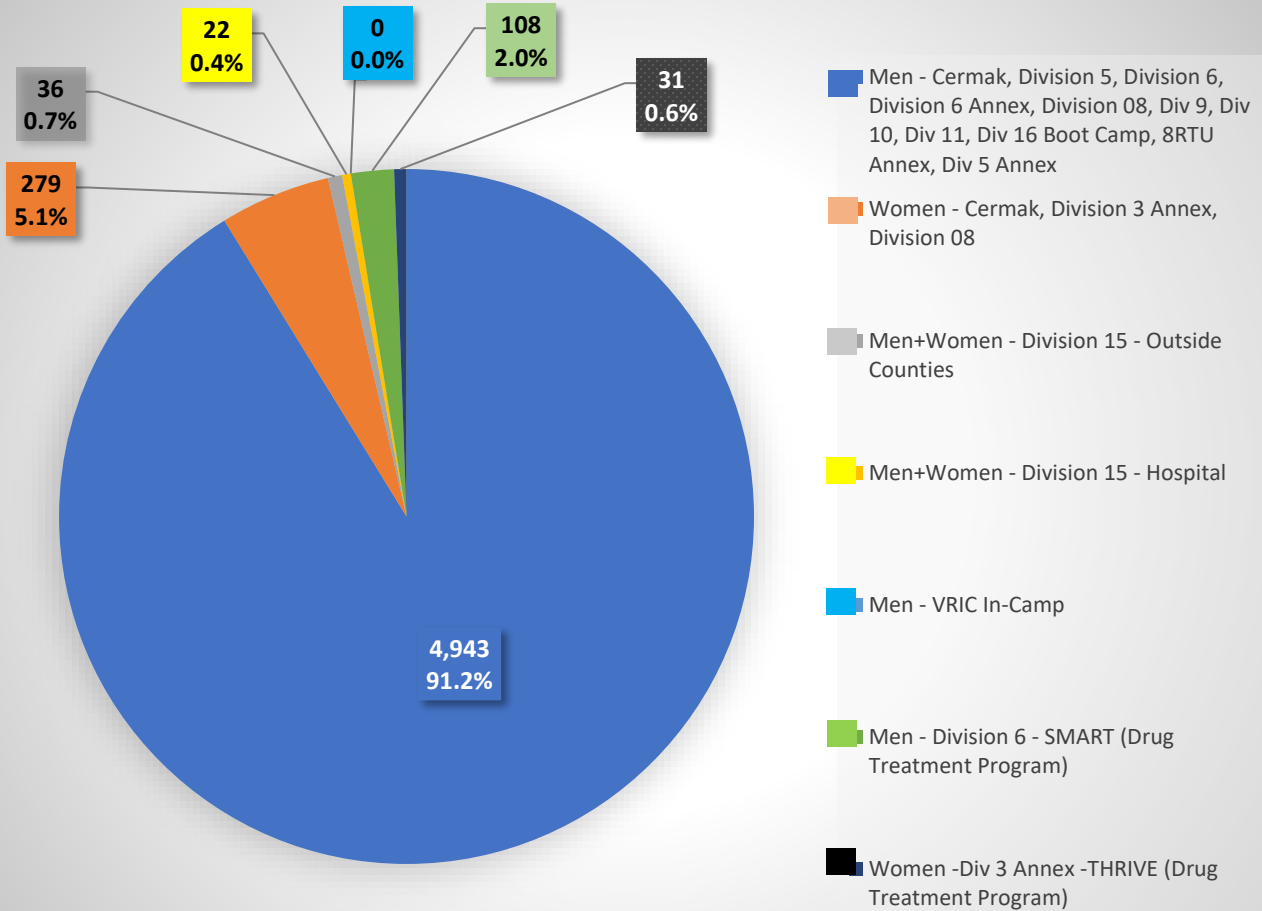

# Sheriff's Daily Report

## 9/17/2023

Under the Custody of the Sheriff	
Total Male and Female	7,265
Jail Population	5,419
Community Corrections	1,846

### Jail Population - Behind the Walls