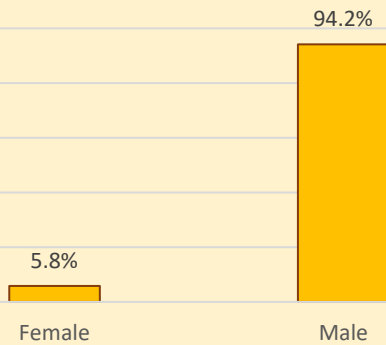

CCSO Population Demographics

In Confinement

Gender ID Distribution