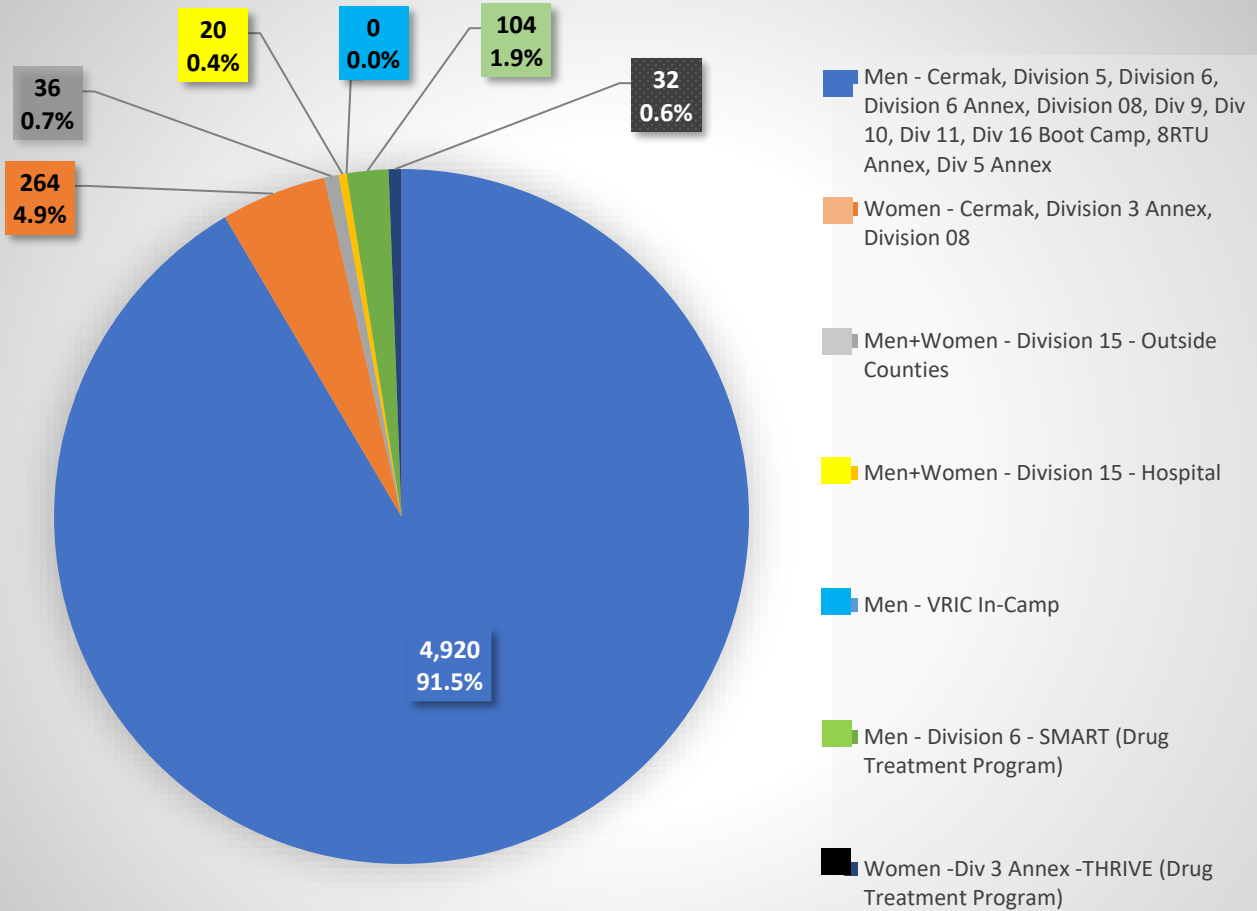

Sheriff's Daily Report

9/15/2023

Under the Custody of the Sheriff	
Total Male and Female	7,218
Jail Population	5,376
Community Corrections	1,842

Jail Population - Behind the Walls

Sheriff's Daily Report

9/15/2023

CCSO Population Demographics

In Confinement

Gender ID Distribution

Race Distribution

Age Distribution

Community Corrections

Gender ID Distribution

Race Distribution

Age Distribution