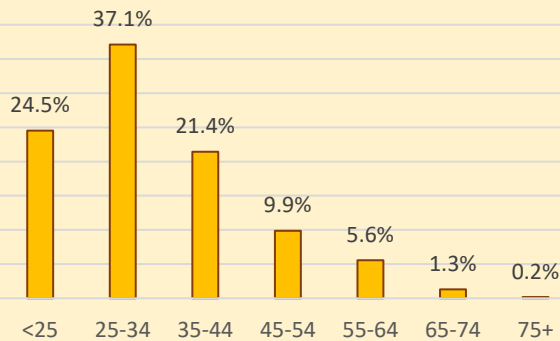

Sheriff's Daily Report

9/15/2023

Under the Custody of the Sheriff	
Total Male and Female	7,218
Jail Population	5,376
Community Corrections	1,842

Jail Population - Behind the Walls

Sheriff's Daily Report

9/15/2023

CCSO Population Demographics

In Confinement

Gender ID Distribution

Race Distribution

Age Distribution

Community Corrections

Gender ID Distribution

Race Distribution

Age Distribution