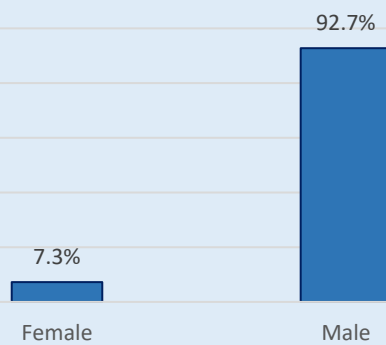

Sheriff's Daily Report

9/15/2023

Under the Custody of the Sheriff	
Total Male and Female	7,218
Jail Population	5,376
Community Corrections	1,842

Jail Population - Behind the Walls

Sheriff's Daily Report

9/15/2023

CCSO Population Demographics

In Confinement

Gender ID Distribution

Race Distribution

Age Distribution

Community Corrections

Gender ID Distribution

Race Distribution

Age Distribution