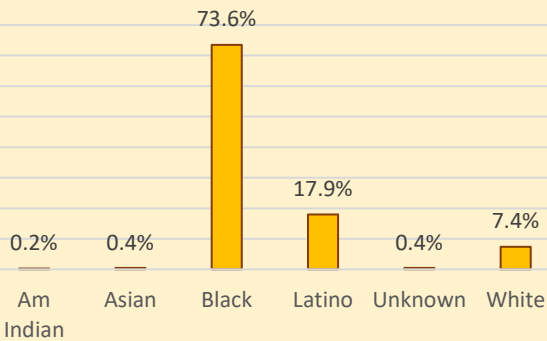

Sheriff's Daily Report

9/15/2023

Under the Custody of the Sheriff	
Total Male and Female	7,218
Jail Population	5,376
Community Corrections	1,842

Jail Population - Behind the Walls

Sheriff's Daily Report

9/15/2023

CCSO Population Demographics

In Confinement

Gender ID Distribution

Race Distribution

Age Distribution

Community Corrections

Gender ID Distribution

Race Distribution

Age Distribution