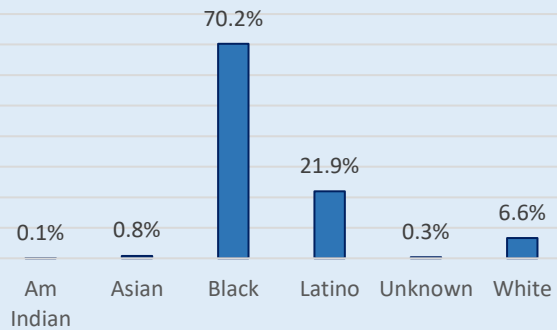

Sheriff's Daily Report

9/15/2023

Under the Custody of the Sheriff	
Total Male and Female	7,218
Jail Population	5,376
Community Corrections	1,842

Jail Population - Behind the Walls

Sheriff's Daily Report

9/15/2023

CCSO Population Demographics

In Confinement

Gender ID Distribution

Race Distribution

Age Distribution

Community Corrections

Gender ID Distribution

Race Distribution

Age Distribution