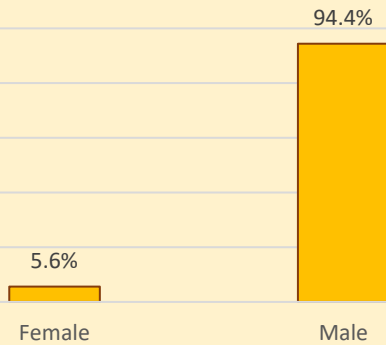

Sheriff's Daily Report

9/15/2023

Under the Custody of the Sheriff	
Total Male and Female	7,218
Jail Population	5,376
Community Corrections	1,842

Jail Population - Behind the Walls

Sheriff's Daily Report

9/15/2023

CCSO Population Demographics

In Confinement

Gender ID Distribution

Race Distribution

Age Distribution

Community Corrections

Gender ID Distribution

Race Distribution

Age Distribution