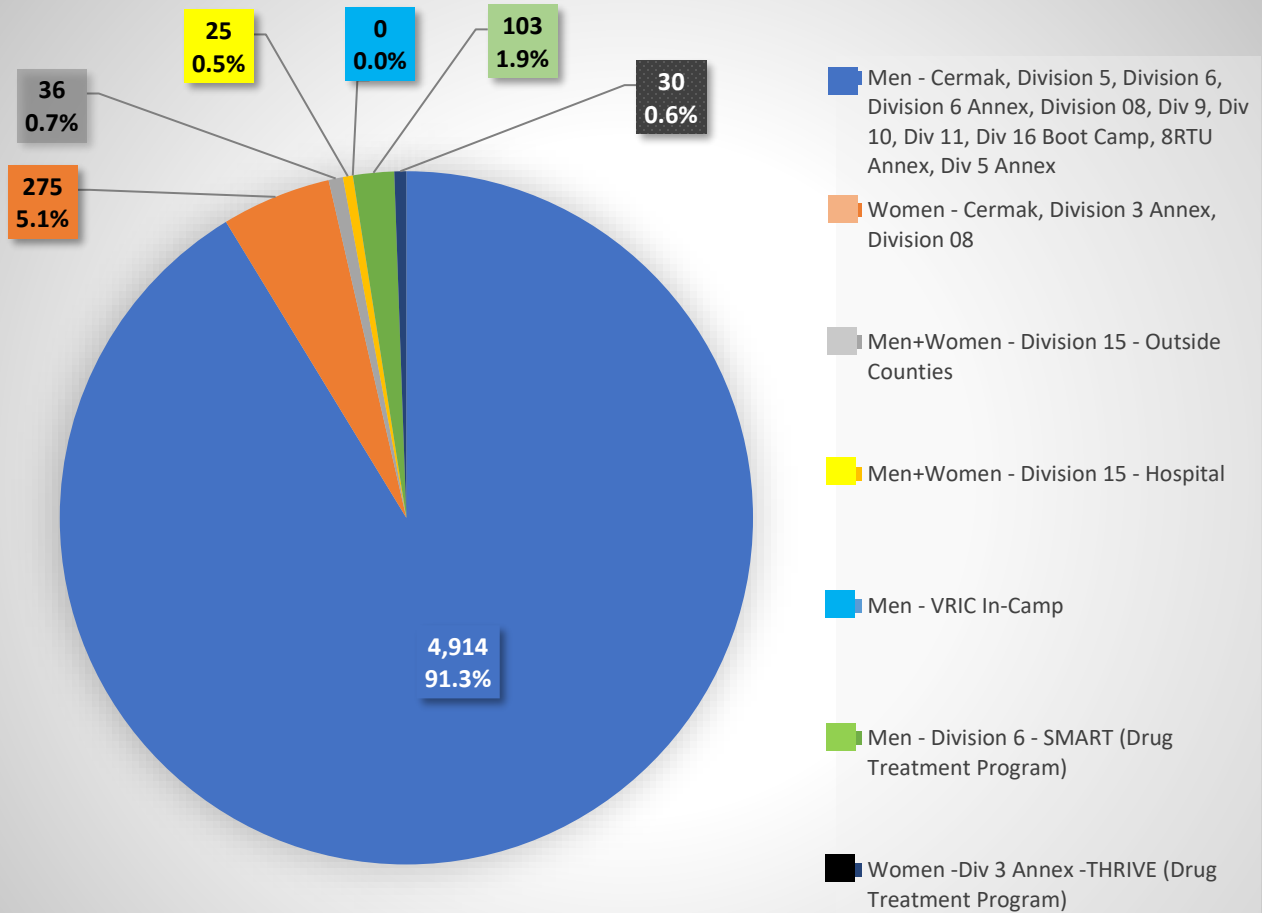

Sheriff's Daily Report

9/14/2023

Under the Custody of the Sheriff	
Total Male and Female	7,231
Jail Population	5,383
Community Corrections	1,848

Jail Population - Behind the Walls

Sheriff's Daily Report

9/14/2023

CCSO Population Demographics