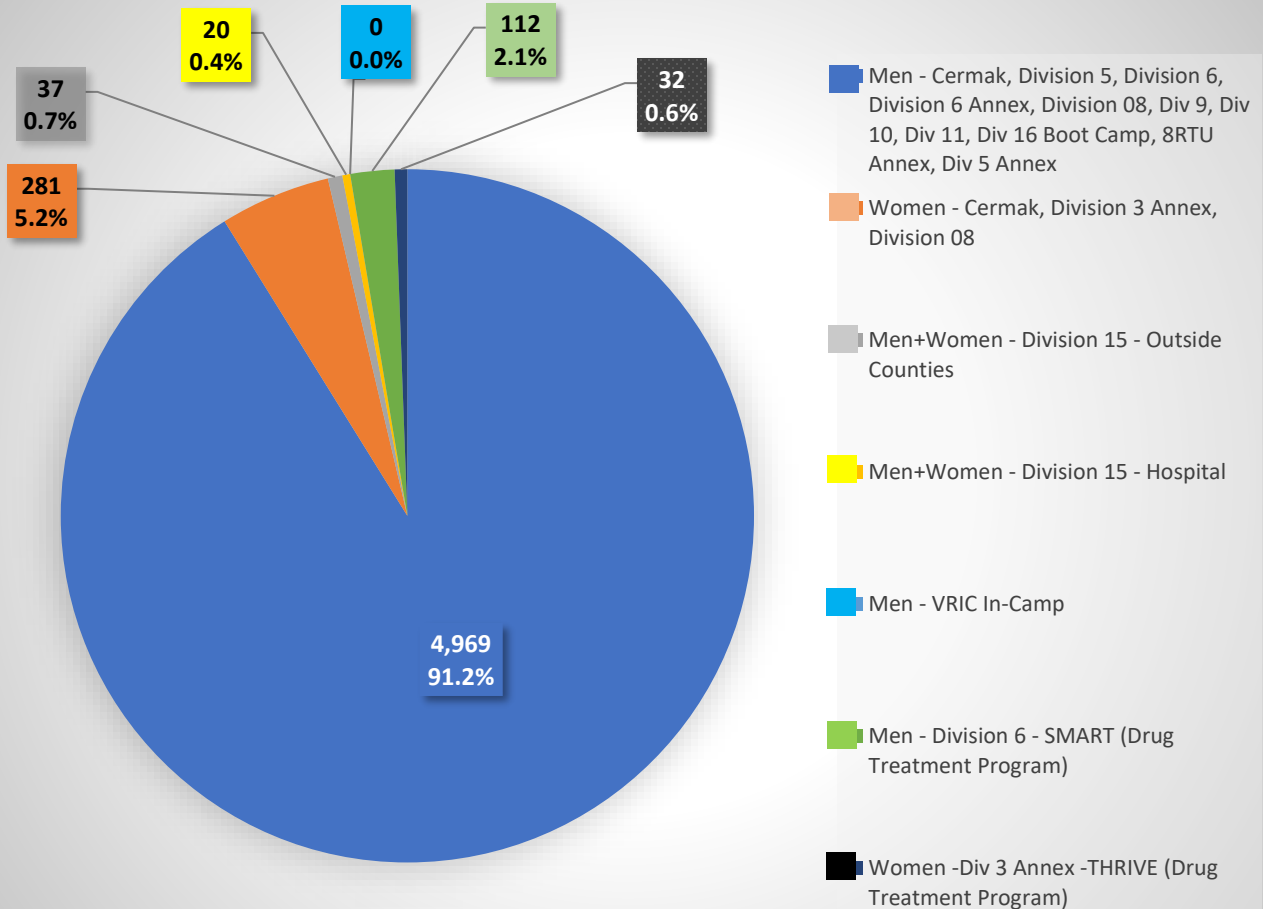

Sheriff's Daily Report

9/12/2023

Under the Custody of the Sheriff	
Total Male and Female	7,322
Jail Population	5,451
Community Corrections	1,871

Jail Population - Behind the Walls

Sheriff's Daily Report

9/12/2023

CCSO Population Demographics

In Confinement

Community Corrections