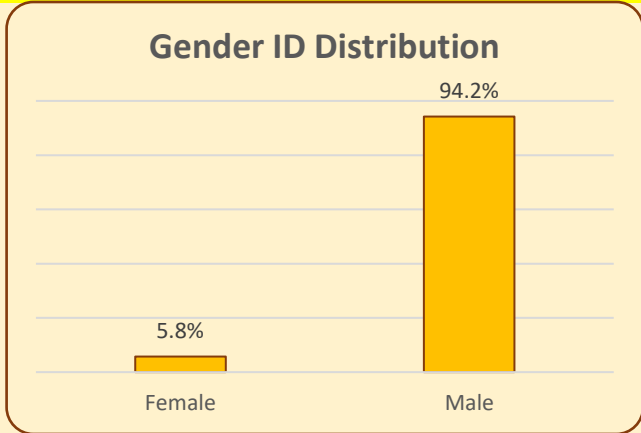

Sheriff's Daily Report

9/12/2023

CCSO Population Demographics

In Confinement