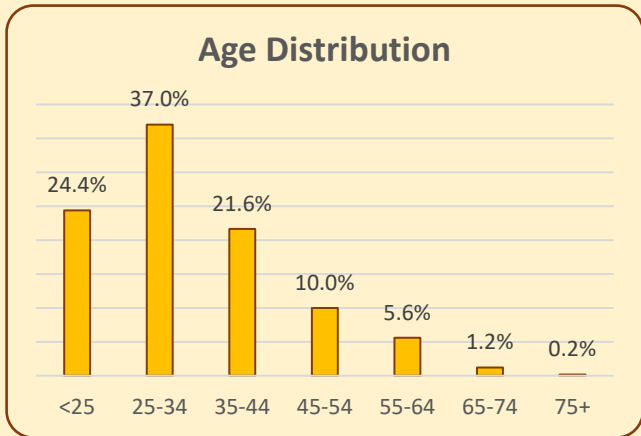

Sheriff's Daily Report

9/12/2023

CCSO Population Demographics

In Confinement