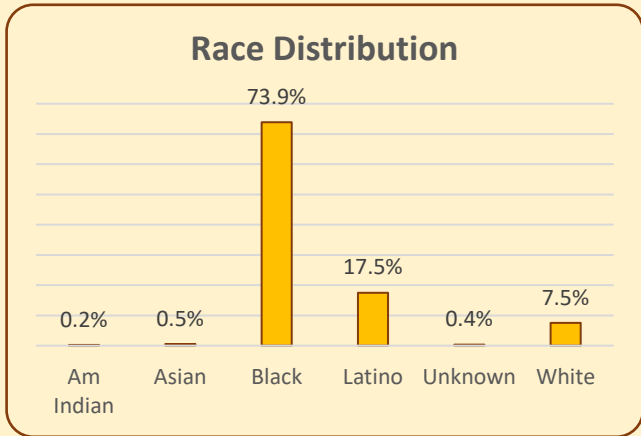

Sheriff's Daily Report

9/12/2023

CCSO Population Demographics

In Confinement