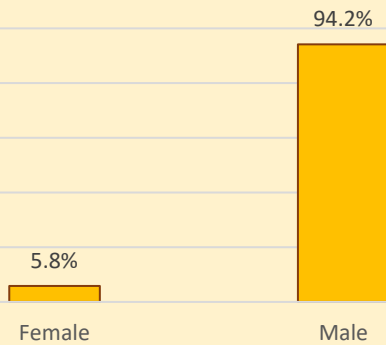

Sheriff's Daily Report

9/9/2023

Under the Custody of the Sheriff	
Total Male and Female	7,313
Jail Population	5,460
Community Corrections	1,853

Jail Population - Behind the Walls

Sheriff's Daily Report

9/9/2023

CCSO Population Demographics

In Confinement

Gender ID Distribution

Race Distribution

Age Distribution

Community Corrections

Gender ID Distribution

Race Distribution

Age Distribution