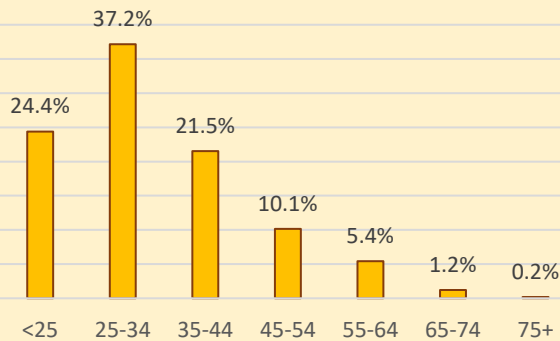

Sheriff's Daily Report

9/9/2023

Under the Custody of the Sheriff	
Total Male and Female	7,313
Jail Population	5,460
Community Corrections	1,853

Jail Population - Behind the Walls

Sheriff's Daily Report

9/9/2023

CCSO Population Demographics

In Confinement

Gender ID Distribution

Race Distribution

Age Distribution

Community Corrections

Gender ID Distribution

Race Distribution

Age Distribution