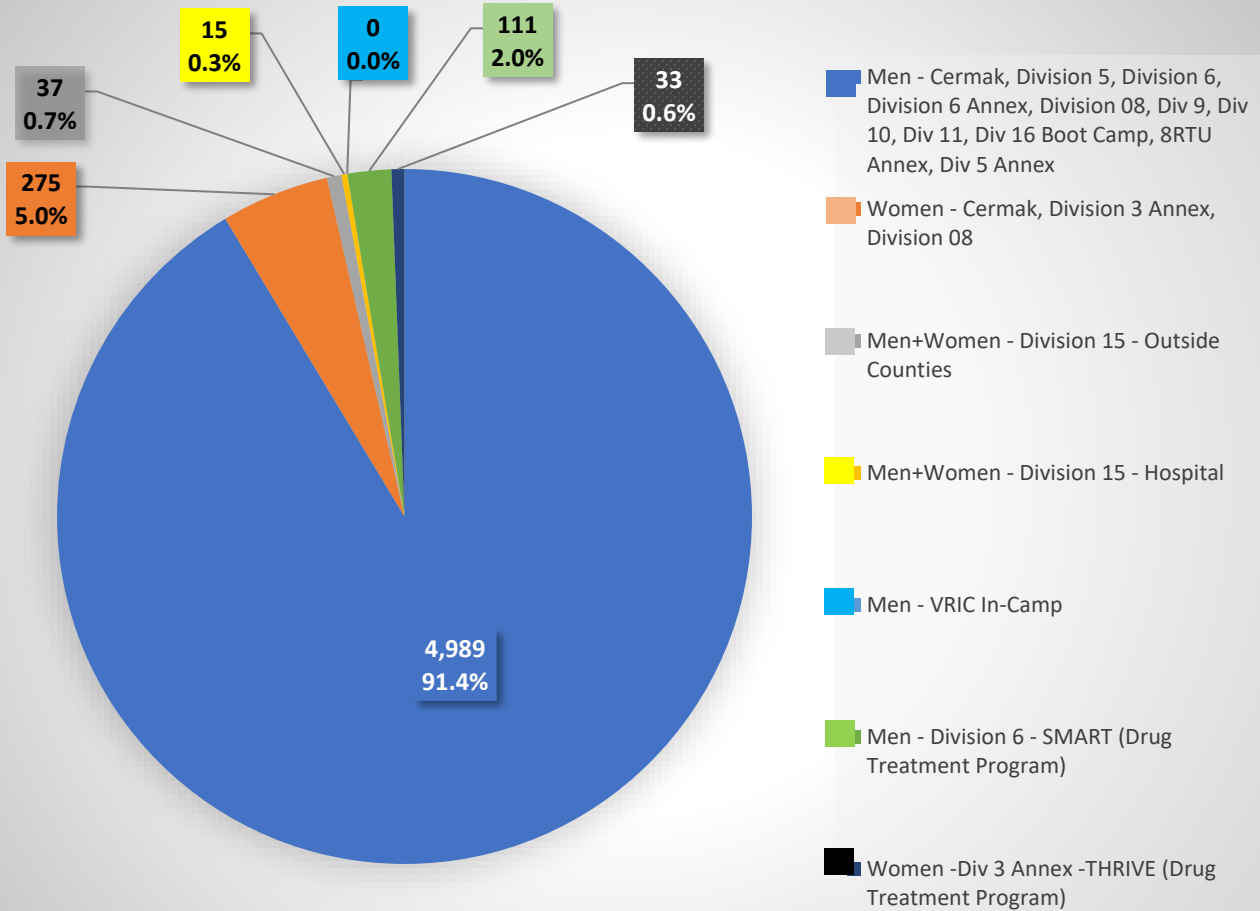

Sheriff's Daily Report

9/9/2023

Under the Custody of the Sheriff	
Total Male and Female	7,313
Jail Population	5,460
Community Corrections	1,853

Jail Population - Behind the Walls

Sheriff's Daily Report

9/9/2023

CCSO Population Demographics

In Confinement

Gender ID Distribution

Race Distribution

Age Distribution

Community Corrections

Gender ID Distribution

Race Distribution

Age Distribution