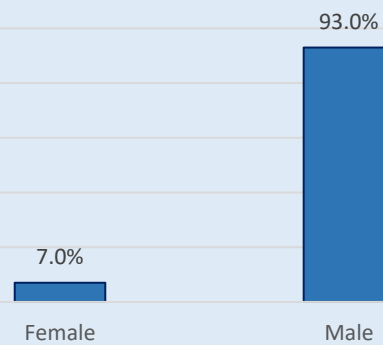

Sheriff's Daily Report

9/9/2023

Under the Custody of the Sheriff	
Total Male and Female	7,313
Jail Population	5,460
Community Corrections	1,853

Jail Population - Behind the Walls

Sheriff's Daily Report

9/9/2023

CCSO Population Demographics

In Confinement

Gender ID Distribution

Race Distribution

Age Distribution

Community Corrections

Gender ID Distribution

Race Distribution

Age Distribution