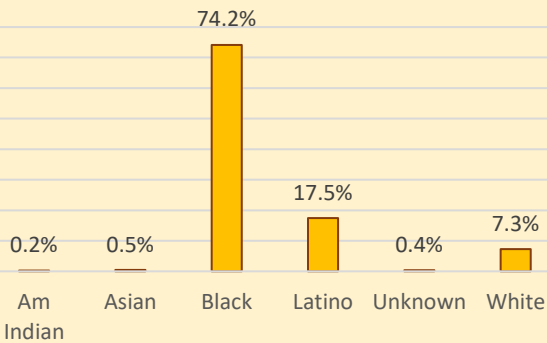

Sheriff's Daily Report

9/9/2023

Under the Custody of the Sheriff	
Total Male and Female	7,313
Jail Population	5,460
Community Corrections	1,853

Jail Population - Behind the Walls

Sheriff's Daily Report

9/9/2023

CCSO Population Demographics

In Confinement

Gender ID Distribution

Race Distribution

Age Distribution

Community Corrections

Gender ID Distribution

Race Distribution

Age Distribution