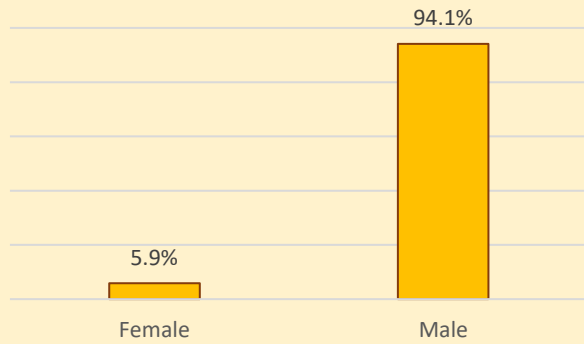

Sheriff's Daily Report

9/7/2023

Under the Custody of the Sheriff	
Total Male and Female	7,311
Jail Population	5,460
Community Corrections	1,851

Jail Population - Behind the Walls

Sheriff's Daily Report

9/7/2023

CCSO Population Demographics

In Confinement

Gender ID Distribution

Race Distribution

Age Distribution

Community Corrections

Gender ID Distribution

Race Distribution

Age Distribution