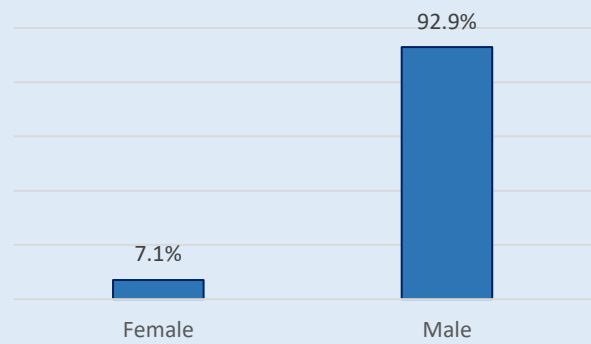

Sheriff's Daily Report

9/7/2023

Under the Custody of the Sheriff	
Total Male and Female	7,311
Jail Population	5,460
Community Corrections	1,851

Jail Population - Behind the Walls

Sheriff's Daily Report

9/7/2023

CCSO Population Demographics

In Confinement

Gender ID Distribution

Race Distribution

Age Distribution

Community Corrections

Gender ID Distribution

Race Distribution

Age Distribution