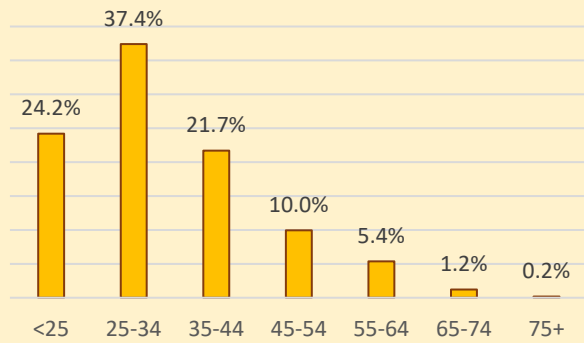

Sheriff's Daily Report

9/7/2023

Under the Custody of the Sheriff	
Total Male and Female	7,311
Jail Population	5,460
Community Corrections	1,851

Jail Population - Behind the Walls

Sheriff's Daily Report

9/7/2023

CCSO Population Demographics

In Confinement

Gender ID Distribution

Race Distribution

Age Distribution

Community Corrections

Gender ID Distribution

Race Distribution

Age Distribution