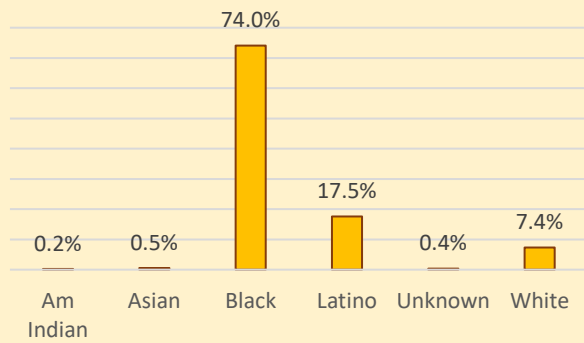

Sheriff's Daily Report

9/7/2023

Under the Custody of the Sheriff	
Total Male and Female	7,311
Jail Population	5,460
Community Corrections	1,851

Jail Population - Behind the Walls

Sheriff's Daily Report

9/7/2023

CCSO Population Demographics

In Confinement

Gender ID Distribution

Race Distribution

Age Distribution

Community Corrections

Gender ID Distribution

Race Distribution

Age Distribution