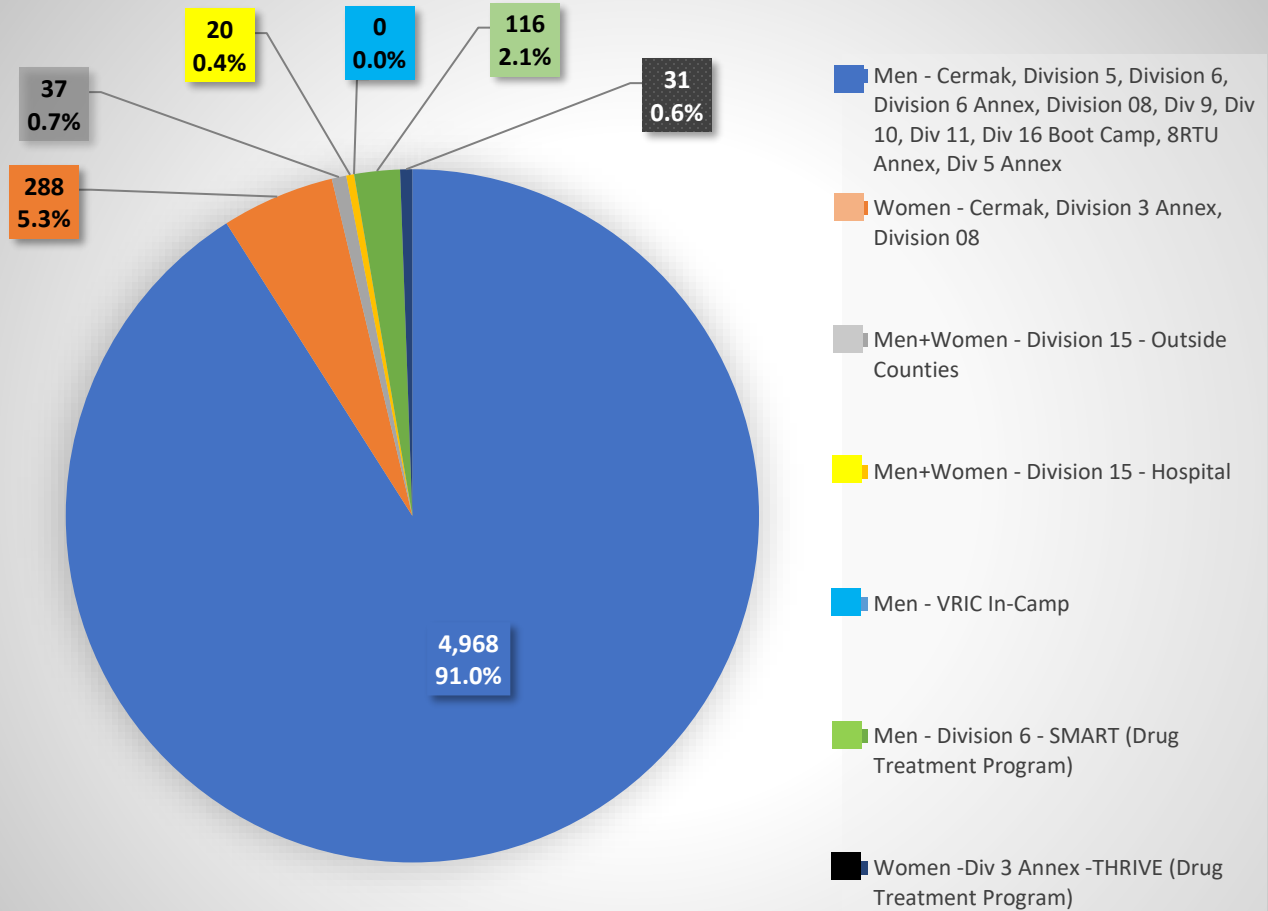

Sheriff's Daily Report

9/7/2023

Under the Custody of the Sheriff	
Total Male and Female	7,311
Jail Population	5,460
Community Corrections	1,851

Jail Population - Behind the Walls

Sheriff's Daily Report

9/7/2023

CCSO Population Demographics

In Confinement

Gender ID Distribution

Race Distribution

Age Distribution

Community Corrections

Gender ID Distribution

Race Distribution

Age Distribution