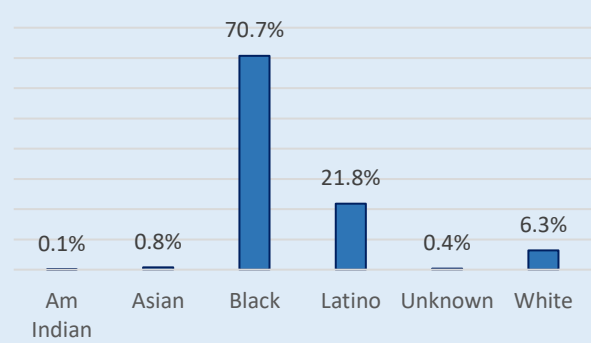

Sheriff's Daily Report

9/7/2023

Under the Custody of the Sheriff	
Total Male and Female	7,311
Jail Population	5,460
Community Corrections	1,851

Jail Population - Behind the Walls

Sheriff's Daily Report

9/7/2023

CCSO Population Demographics

In Confinement

Gender ID Distribution

Race Distribution

Age Distribution

Community Corrections

Gender ID Distribution

Race Distribution

Age Distribution