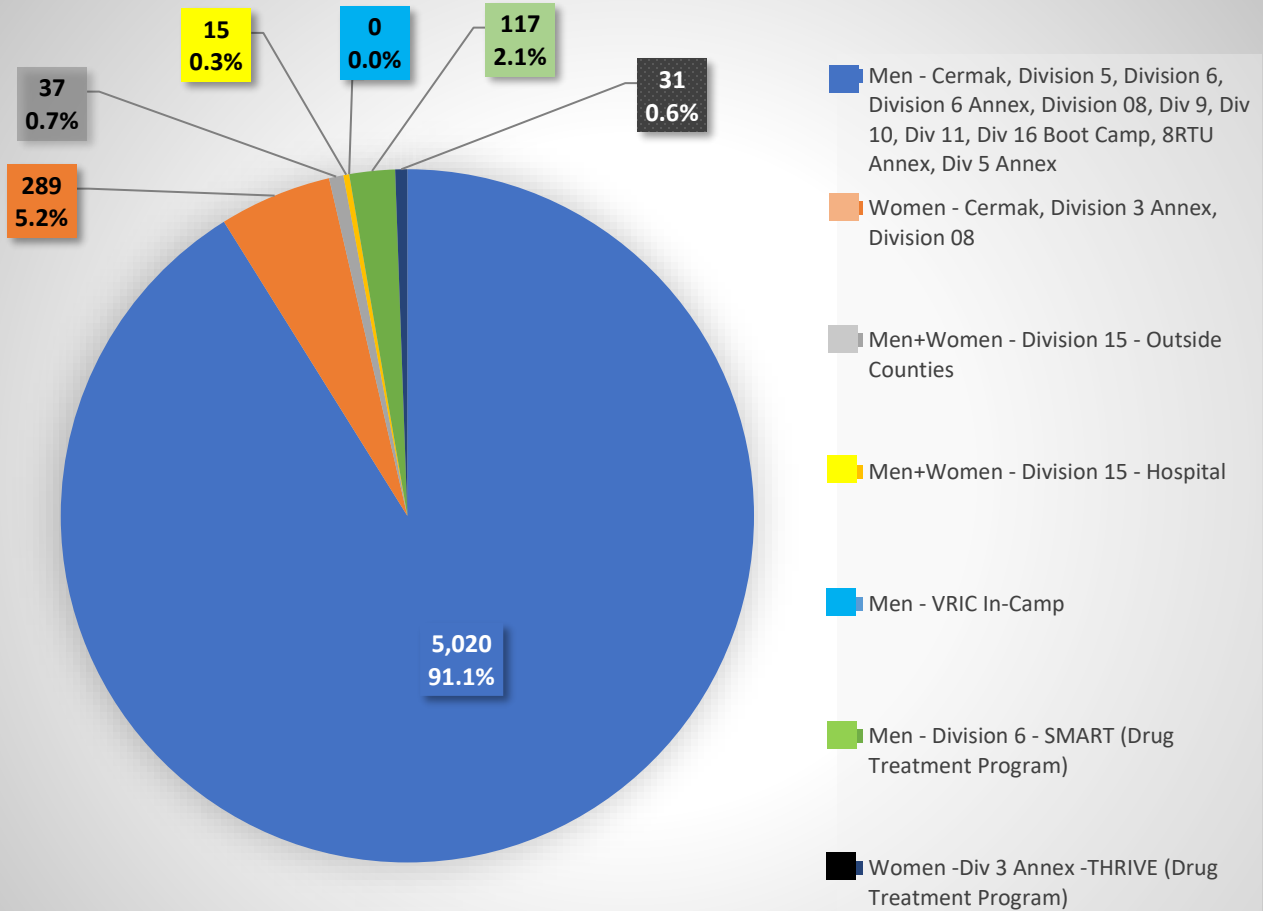

Sheriff's Daily Report

9/6/2023

Under the Custody of the Sheriff	
Total Male and Female	7,361
Jail Population	5,509
Community Corrections	1,852

Jail Population - Behind the Walls

Sheriff's Daily Report

9/6/2023

CCSO Population Demographics