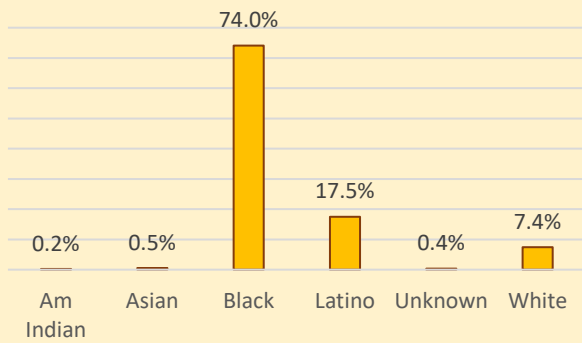

Sheriff's Daily Report

9/5/2023

Under the Custody of the Sheriff	
Total Male and Female	7,372
Jail Population	5,510
Community Corrections	1,862

Jail Population - Behind the Walls

Sheriff's Daily Report

9/5/2023

CCSO Population Demographics

In Confinement

Gender ID Distribution

Race Distribution

Age Distribution

Community Corrections

Gender ID Distribution

Race Distribution

Age Distribution