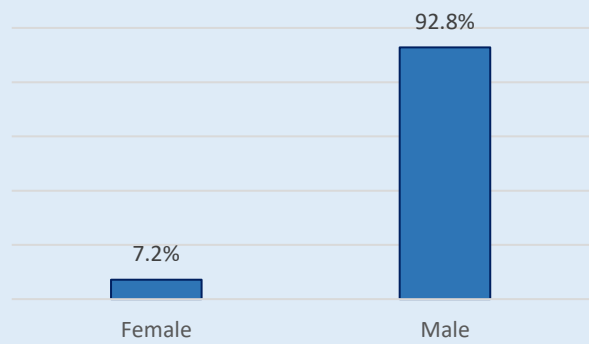

Sheriff's Daily Report

9/5/2023

Under the Custody of the Sheriff	
Total Male and Female	7,372
Jail Population	5,510
Community Corrections	1,862

Jail Population - Behind the Walls

Sheriff's Daily Report

9/5/2023

CCSO Population Demographics

In Confinement

Gender ID Distribution

Race Distribution

Age Distribution

Community Corrections

Gender ID Distribution

Race Distribution

Age Distribution