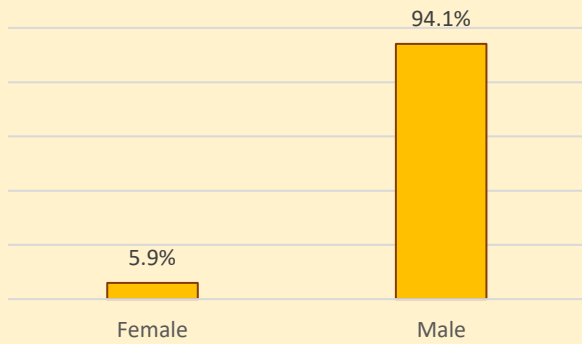

Sheriff's Daily Report

9/5/2023

Under the Custody of the Sheriff	
Total Male and Female	7,372
Jail Population	5,510
Community Corrections	1,862

Jail Population - Behind the Walls

Sheriff's Daily Report

9/5/2023

CCSO Population Demographics

In Confinement

Gender ID Distribution

Race Distribution

Age Distribution

Community Corrections

Gender ID Distribution

Race Distribution

Age Distribution