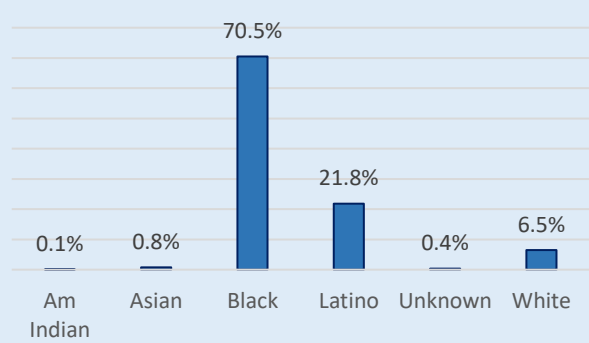

Sheriff's Daily Report

9/5/2023

Under the Custody of the Sheriff	
Total Male and Female	7,372
Jail Population	5,510
Community Corrections	1,862

Jail Population - Behind the Walls

Sheriff's Daily Report

9/5/2023

CCSO Population Demographics

In Confinement

Gender ID Distribution

Race Distribution

Age Distribution

Community Corrections

Gender ID Distribution

Race Distribution

Age Distribution