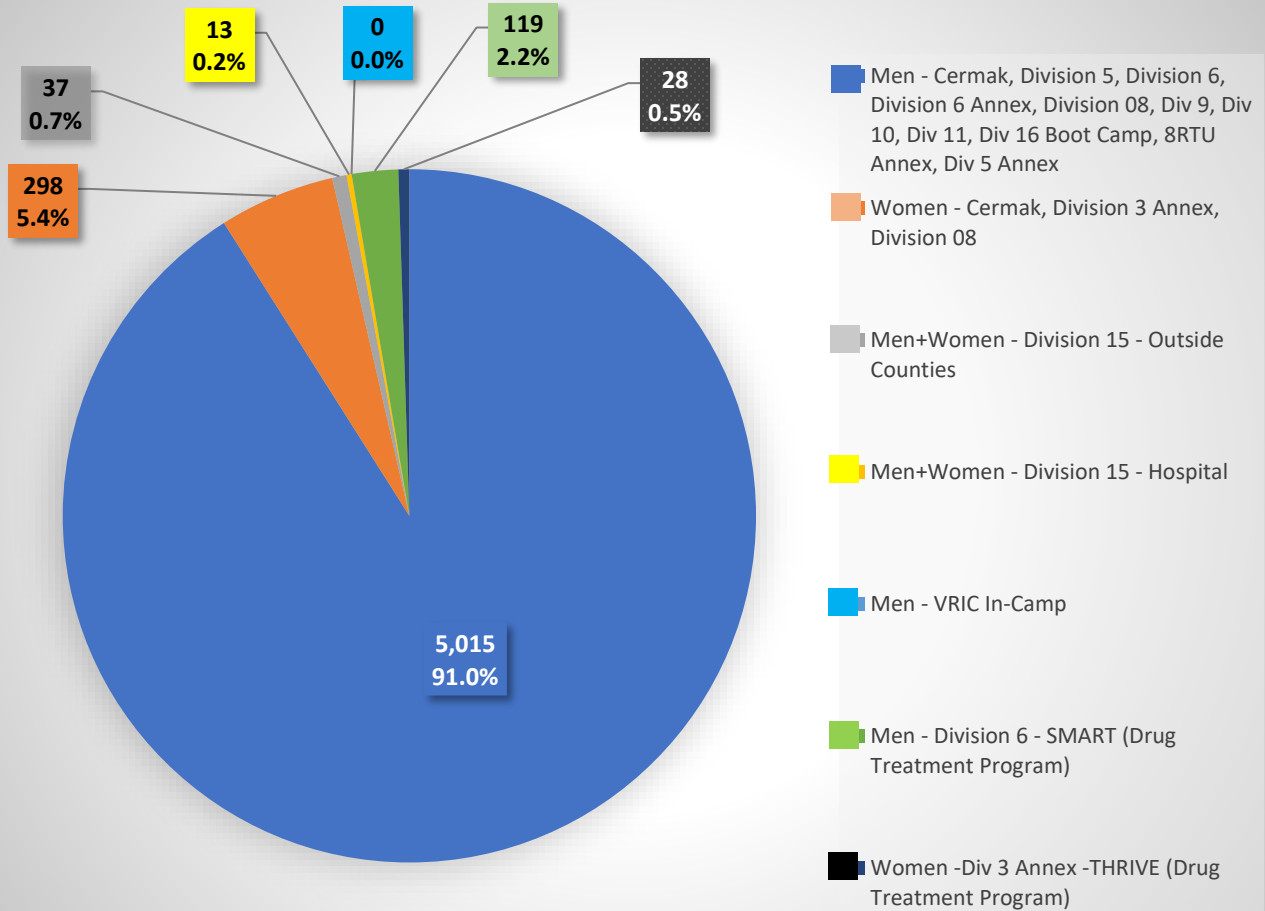

Sheriff's Daily Report

9/5/2023

Under the Custody of the Sheriff	
Total Male and Female	7,372
Jail Population	5,510
Community Corrections	1,862

Jail Population - Behind the Walls

Sheriff's Daily Report

9/5/2023

CCSO Population Demographics

In Confinement

Gender ID Distribution

Race Distribution

Age Distribution

Community Corrections

Gender ID Distribution

Race Distribution

Age Distribution