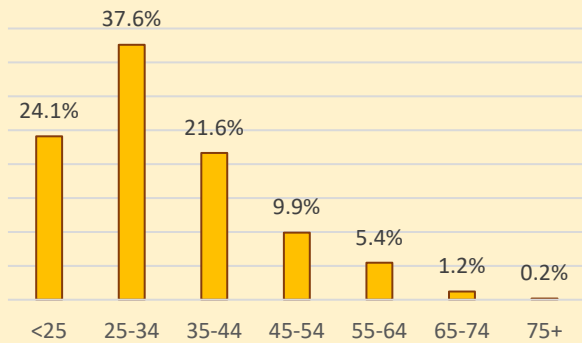

Sheriff's Daily Report

9/5/2023

Under the Custody of the Sheriff	
Total Male and Female	7,372
Jail Population	5,510
Community Corrections	1,862

Jail Population - Behind the Walls

Sheriff's Daily Report

9/5/2023

CCSO Population Demographics

In Confinement

Gender ID Distribution

Race Distribution

Age Distribution

Community Corrections

Gender ID Distribution

Race Distribution

Age Distribution