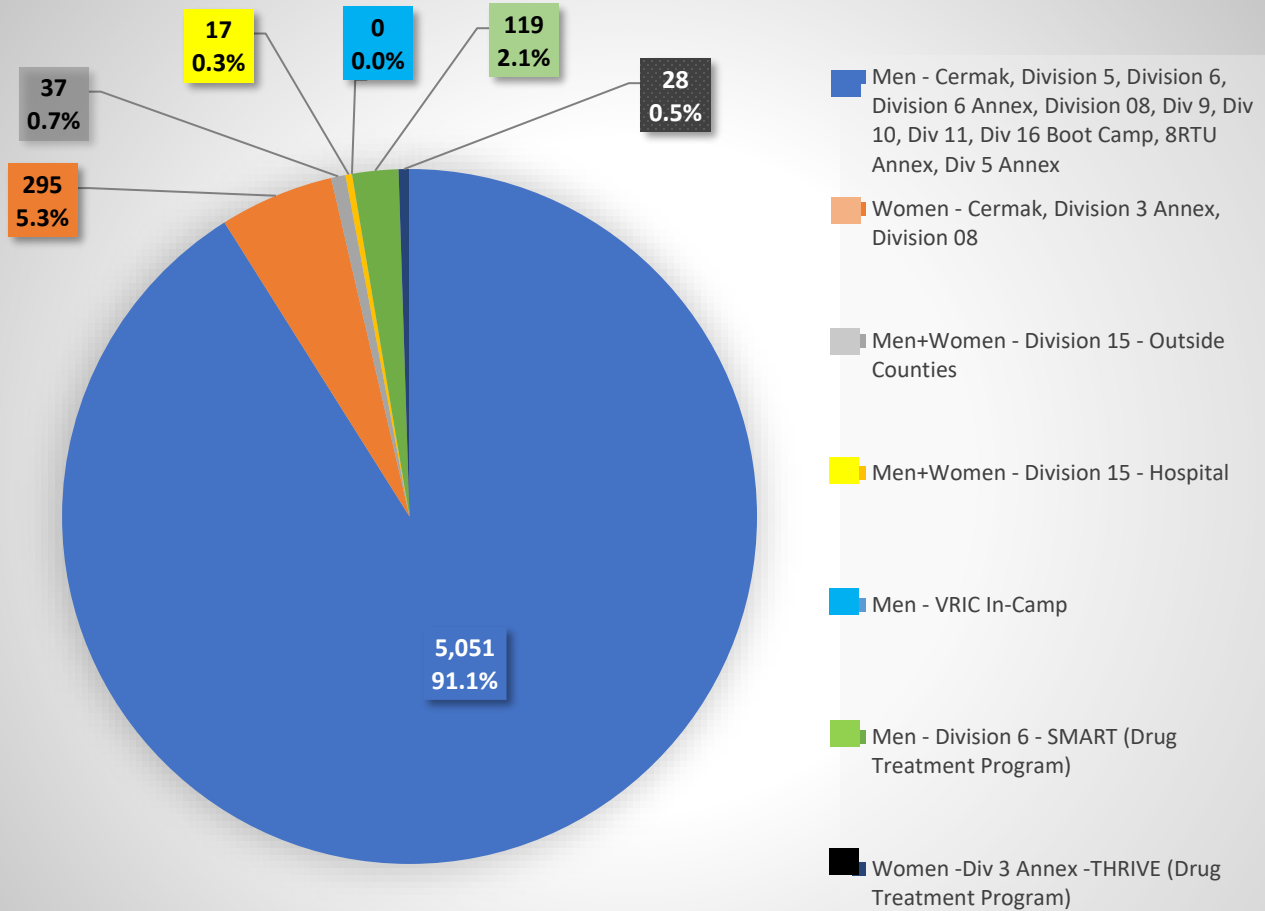

# Sheriff's Daily Report

## 9/4/2023

Under the Custody of the Sheriff	
Total Male and Female	7,402
Jail Population	5,547
Community Corrections	1,855

### Jail Population - Behind the Walls