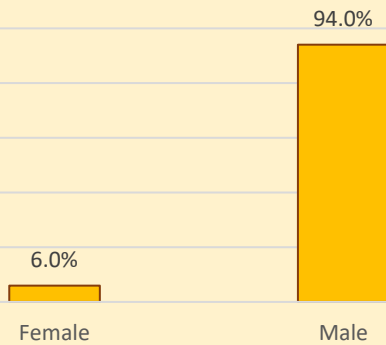

CCSO Population Demographics

In Confinement

Gender ID Distribution