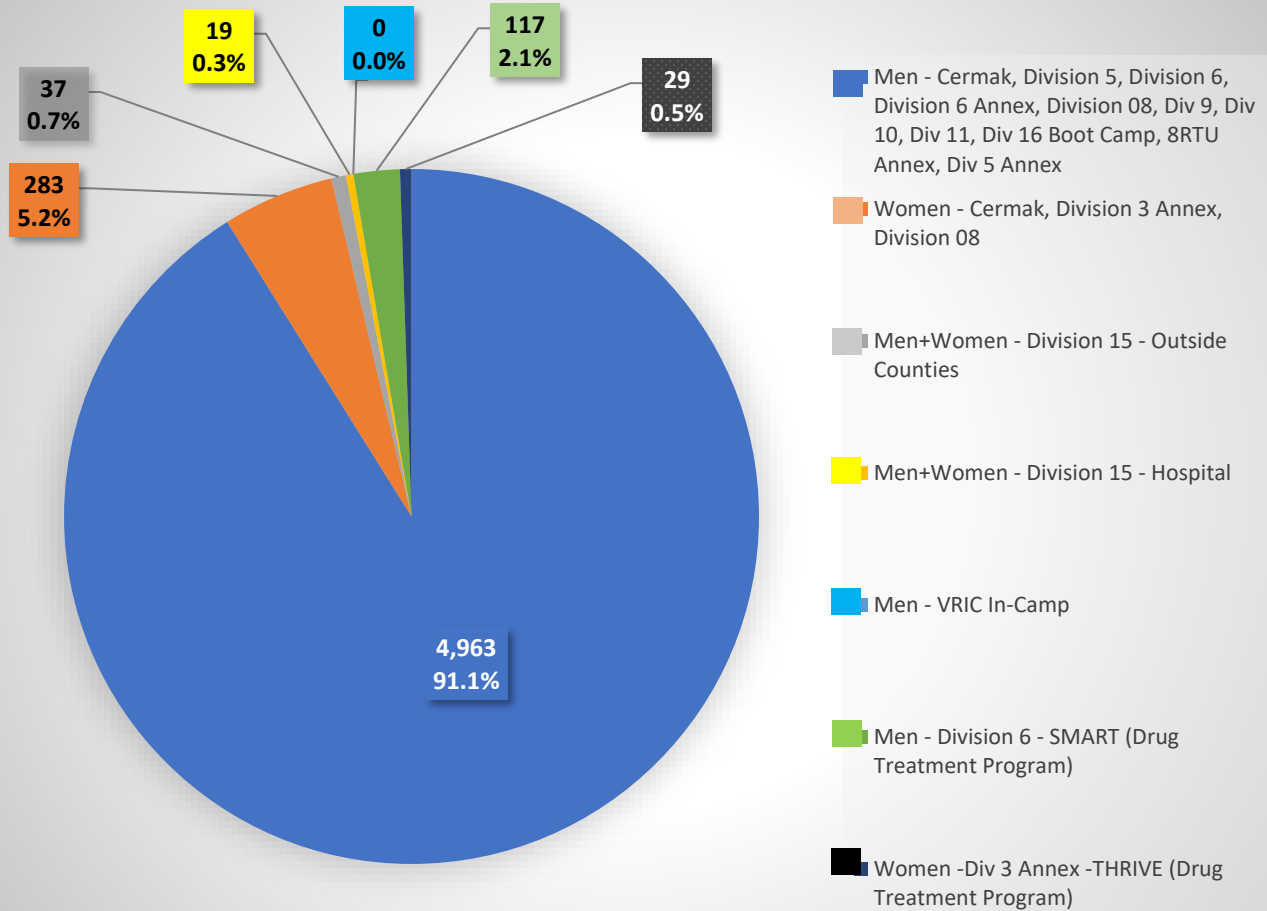

# Sheriff's Daily Report

## 9/2/2023

Under the Custody of the Sheriff	
Total Male and Female	7,290
Jail Population	5,448
Community Corrections	1,842

### Jail Population - Behind the Walls

## CCSO Population Demographics