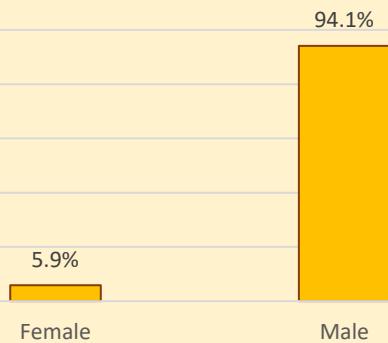

Sheriff's Daily Report

9/1/2023

CCSO Population Demographics

In Confinement

Gender ID Distribution