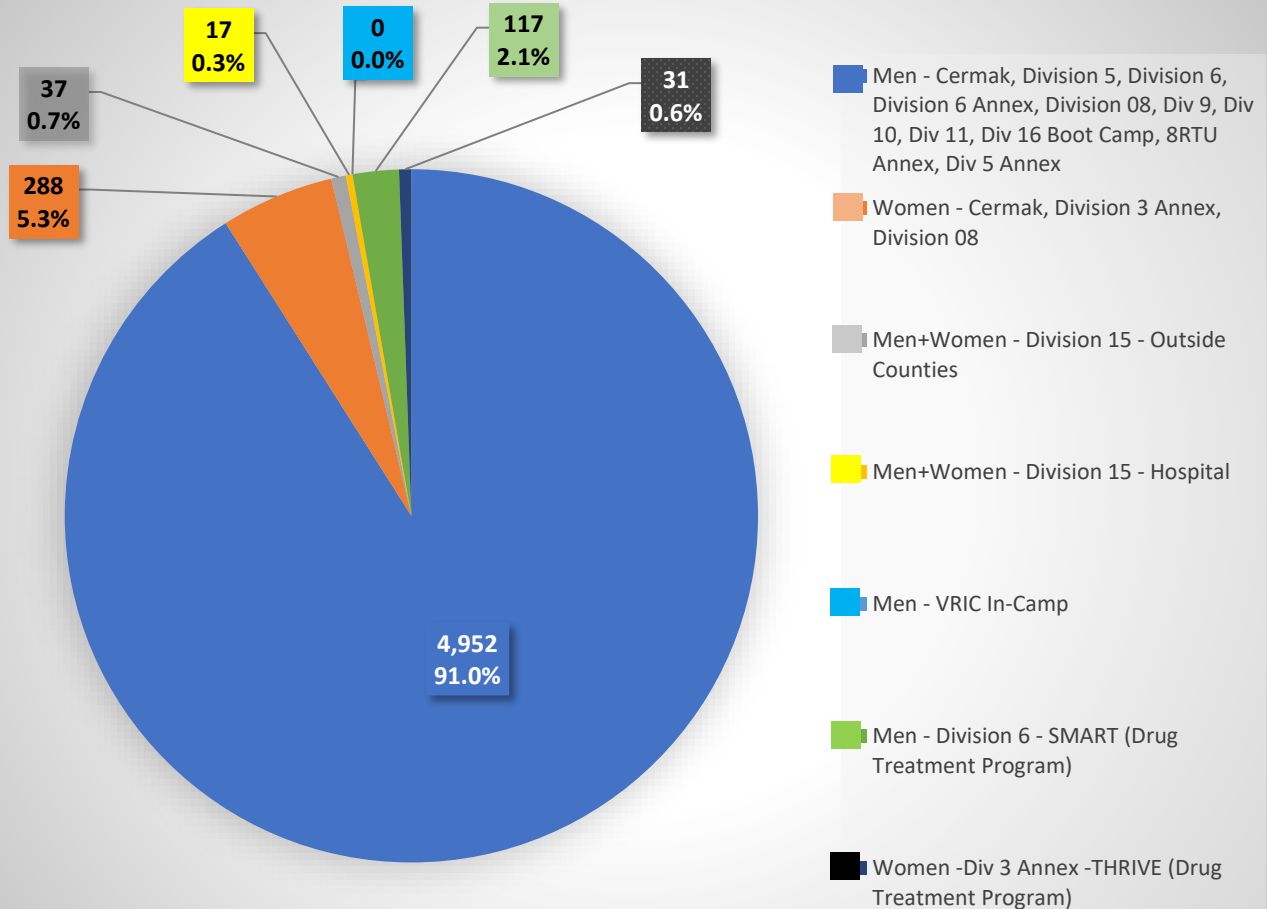

# Sheriff's Daily Report

9/1/2023

Under the Custody of the Sheriff	
<b>Total Male and Female</b>	<b>7,289</b>
Jail Population	5,442
Community Corrections	1,847

## Jail Population - Behind the Walls

### In Confinement

Gender ID Distribution

Race Distribution

Age Distribution