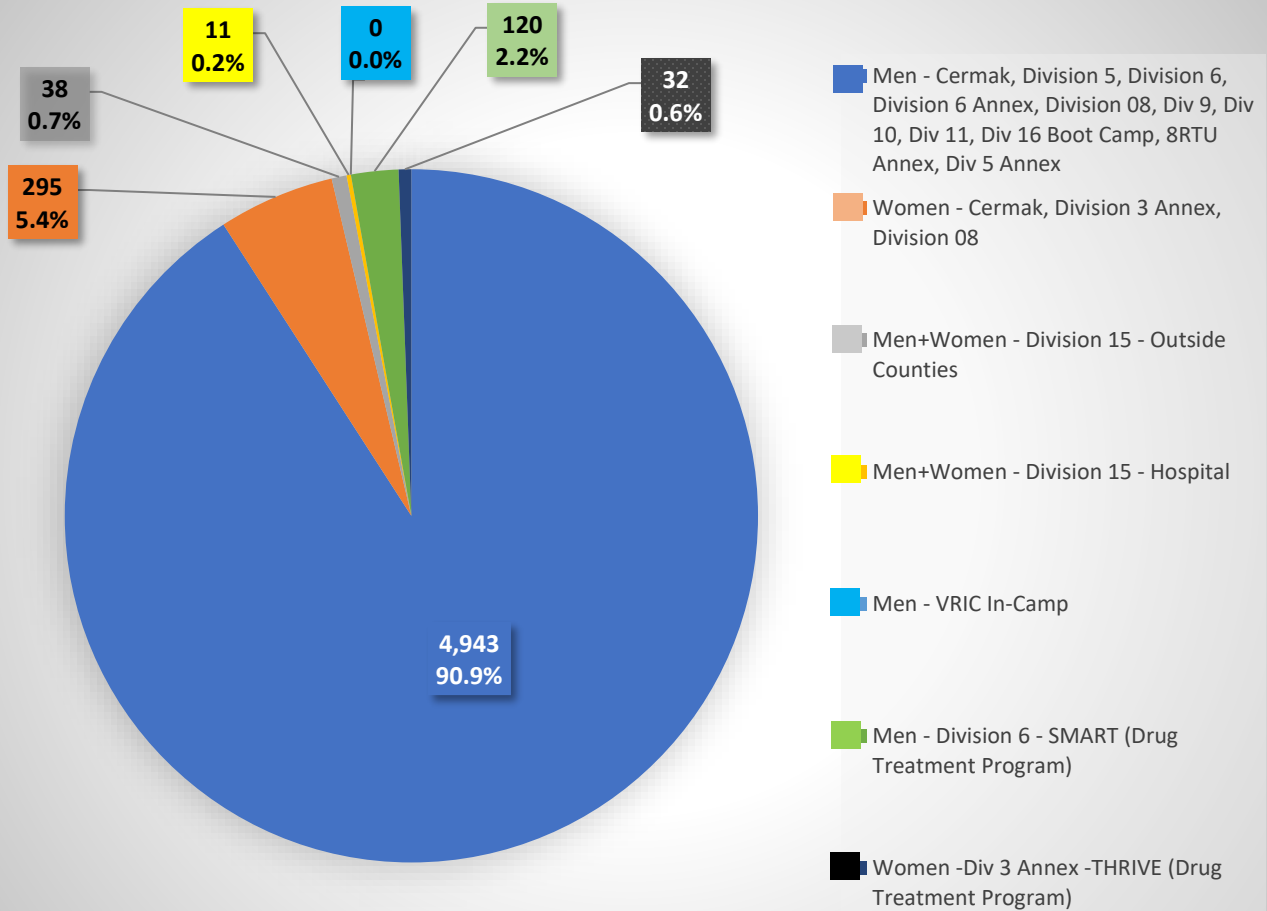

Sheriff's Daily Report

8/31/2023

Under the Custody of the Sheriff	
Total Male and Female	7,284
Jail Population	5,439
Community Corrections	1,845

Jail Population - Behind the Walls

Sheriff's Daily Report

8/31/2023

CCSO Population Demographics

In Confinement

Gender ID Distribution

Race Distribution

Age Distribution

Community Corrections

Gender ID Distribution

Race Distribution

Age Distribution