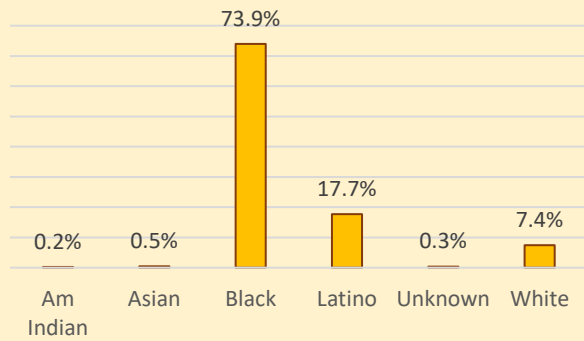

Sheriff's Daily Report

8/31/2023

Under the Custody of the Sheriff	
Total Male and Female	7,284
Jail Population	5,439
Community Corrections	1,845

Jail Population - Behind the Walls

Sheriff's Daily Report

8/31/2023

CCSO Population Demographics

In Confinement

Gender ID Distribution

Race Distribution

Age Distribution

Community Corrections

Gender ID Distribution

Race Distribution

Age Distribution