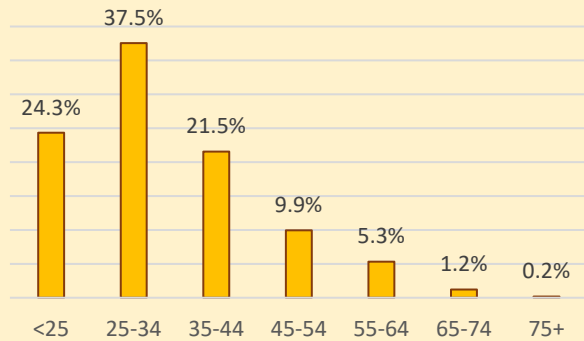

Sheriff's Daily Report

8/31/2023

Under the Custody of the Sheriff	
Total Male and Female	7,284
Jail Population	5,439
Community Corrections	1,845

Jail Population - Behind the Walls

Sheriff's Daily Report

8/31/2023

CCSO Population Demographics

In Confinement

Gender ID Distribution

Race Distribution

Age Distribution

Community Corrections

Gender ID Distribution

Race Distribution

Age Distribution