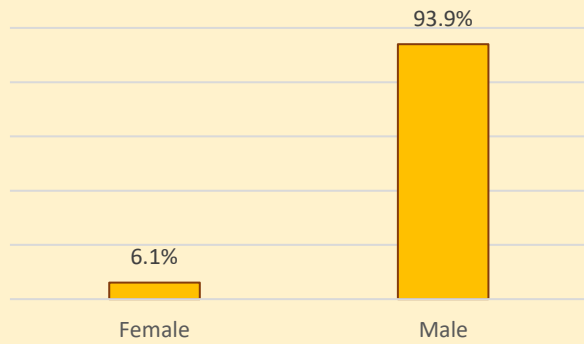

Sheriff's Daily Report

8/31/2023

Under the Custody of the Sheriff	
Total Male and Female	7,284
Jail Population	5,439
Community Corrections	1,845

Jail Population - Behind the Walls

Sheriff's Daily Report

8/31/2023

CCSO Population Demographics

In Confinement

Gender ID Distribution

Race Distribution

Age Distribution

Community Corrections

Gender ID Distribution

Race Distribution

Age Distribution