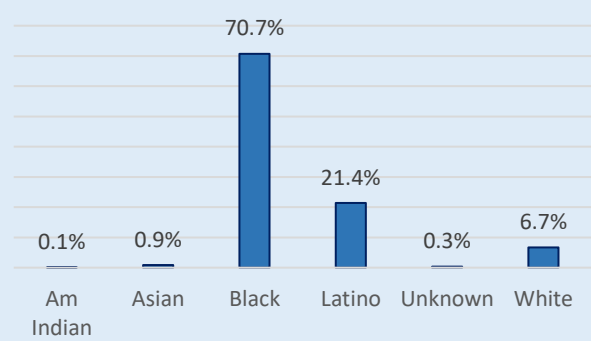

Sheriff's Daily Report

8/31/2023

Under the Custody of the Sheriff	
Total Male and Female	7,284
Jail Population	5,439
Community Corrections	1,845

Jail Population - Behind the Walls

Sheriff's Daily Report

8/31/2023

CCSO Population Demographics

In Confinement

Gender ID Distribution

Race Distribution

Age Distribution

Community Corrections

Gender ID Distribution

Race Distribution

Age Distribution