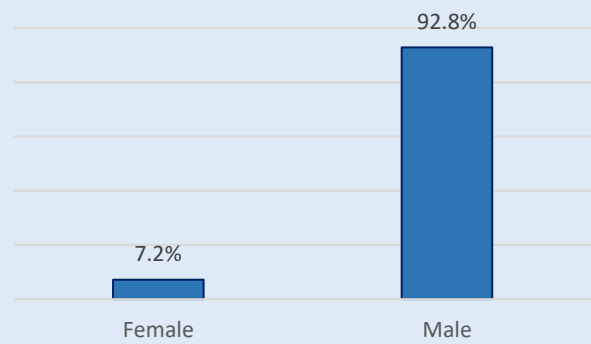

Sheriff's Daily Report

8/31/2023

Under the Custody of the Sheriff	
Total Male and Female	7,284
Jail Population	5,439
Community Corrections	1,845

Jail Population - Behind the Walls

Sheriff's Daily Report

8/31/2023

CCSO Population Demographics

In Confinement

Gender ID Distribution

Race Distribution

Age Distribution

Community Corrections

Gender ID Distribution

Race Distribution

Age Distribution