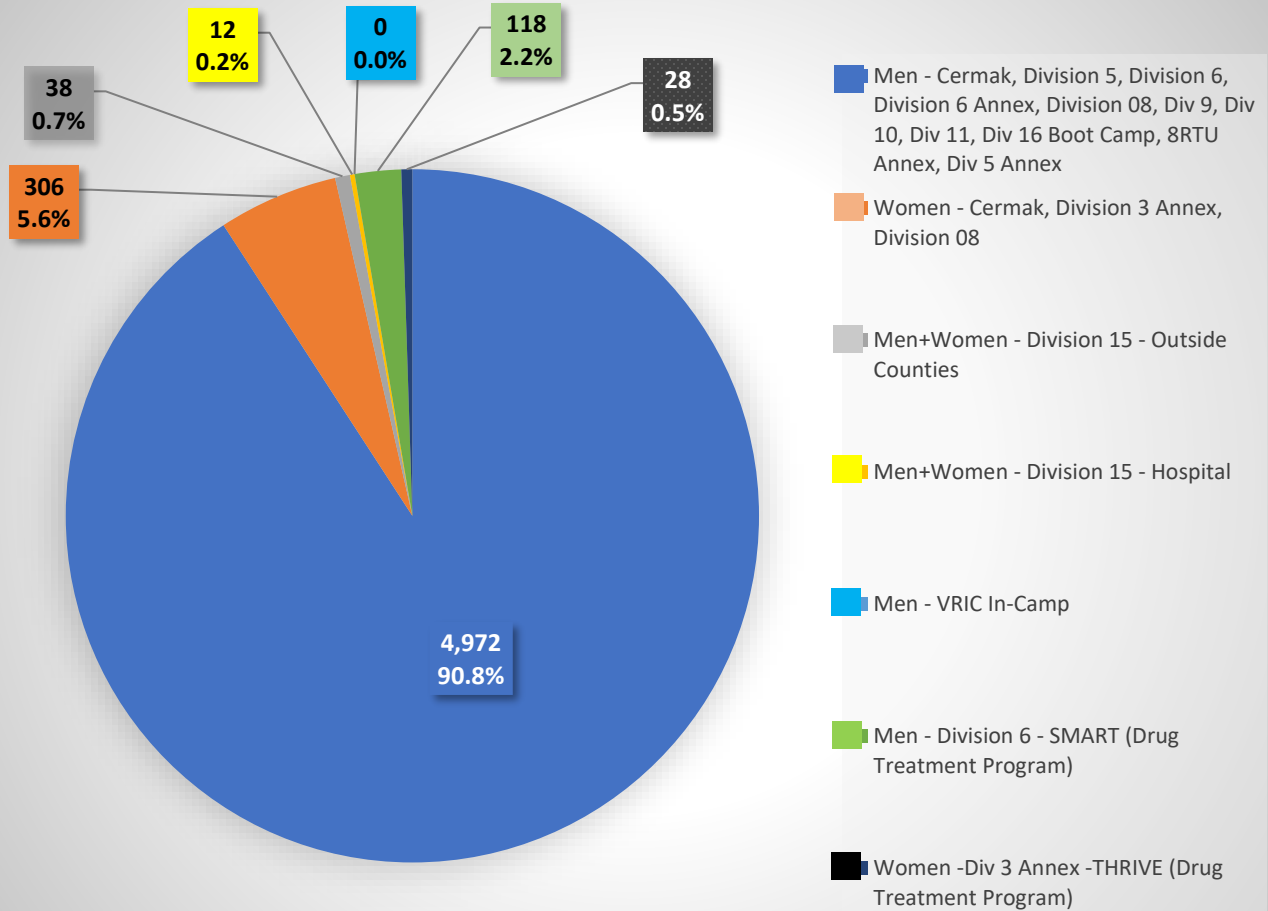

Sheriff's Daily Report

8/30/2023

Under the Custody of the Sheriff	
Total Male and Female	7,322
Jail Population	5,474
Community Corrections	1,848

Jail Population - Behind the Walls

Sheriff's Daily Report

8/30/2023

CCSO Population Demographics

In Confinement

Gender ID Distribution

Race Distribution

Age Distribution

Community Corrections

Gender ID Distribution

Race Distribution

Age Distribution