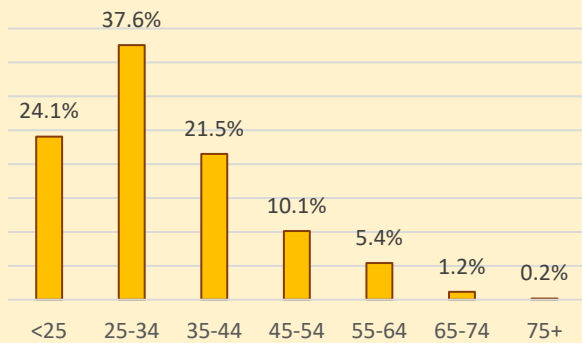

Sheriff's Daily Report

8/30/2023

Under the Custody of the Sheriff	
Total Male and Female	7,322
Jail Population	5,474
Community Corrections	1,848

Jail Population - Behind the Walls

Sheriff's Daily Report

8/30/2023

CCSO Population Demographics

In Confinement

Gender ID Distribution

Race Distribution

Age Distribution

Community Corrections

Gender ID Distribution

Race Distribution

Age Distribution