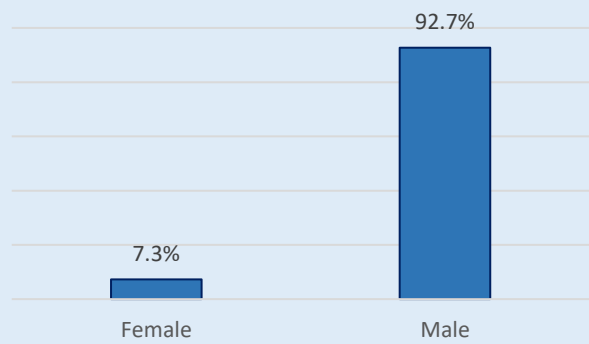

Sheriff's Daily Report

8/30/2023

Under the Custody of the Sheriff	
Total Male and Female	7,322
Jail Population	5,474
Community Corrections	1,848

Jail Population - Behind the Walls

Sheriff's Daily Report

8/30/2023

CCSO Population Demographics

In Confinement

Gender ID Distribution

Race Distribution

Age Distribution

Community Corrections

Gender ID Distribution

Race Distribution

Age Distribution