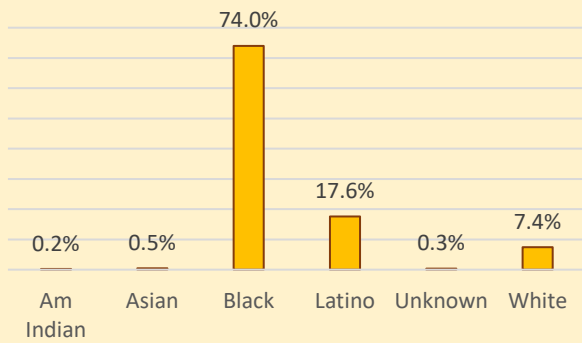

Sheriff's Daily Report

8/30/2023

Under the Custody of the Sheriff	
Total Male and Female	7,322
Jail Population	5,474
Community Corrections	1,848

Jail Population - Behind the Walls

Sheriff's Daily Report

8/30/2023

CCSO Population Demographics

In Confinement

Gender ID Distribution

Race Distribution

Age Distribution

Community Corrections

Gender ID Distribution

Race Distribution

Age Distribution