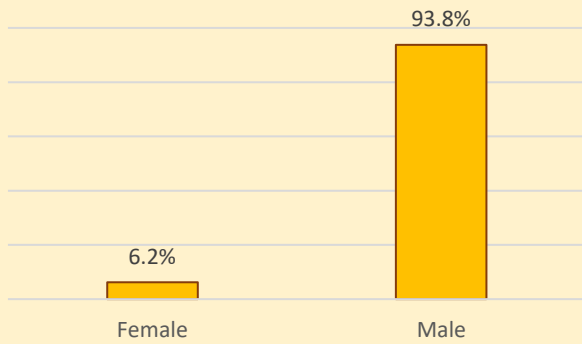

Sheriff's Daily Report

8/30/2023

Under the Custody of the Sheriff	
Total Male and Female	7,322
Jail Population	5,474
Community Corrections	1,848

Jail Population - Behind the Walls

Sheriff's Daily Report

8/30/2023

CCSO Population Demographics

In Confinement

Gender ID Distribution

Race Distribution

Age Distribution

Community Corrections

Gender ID Distribution

Race Distribution

Age Distribution