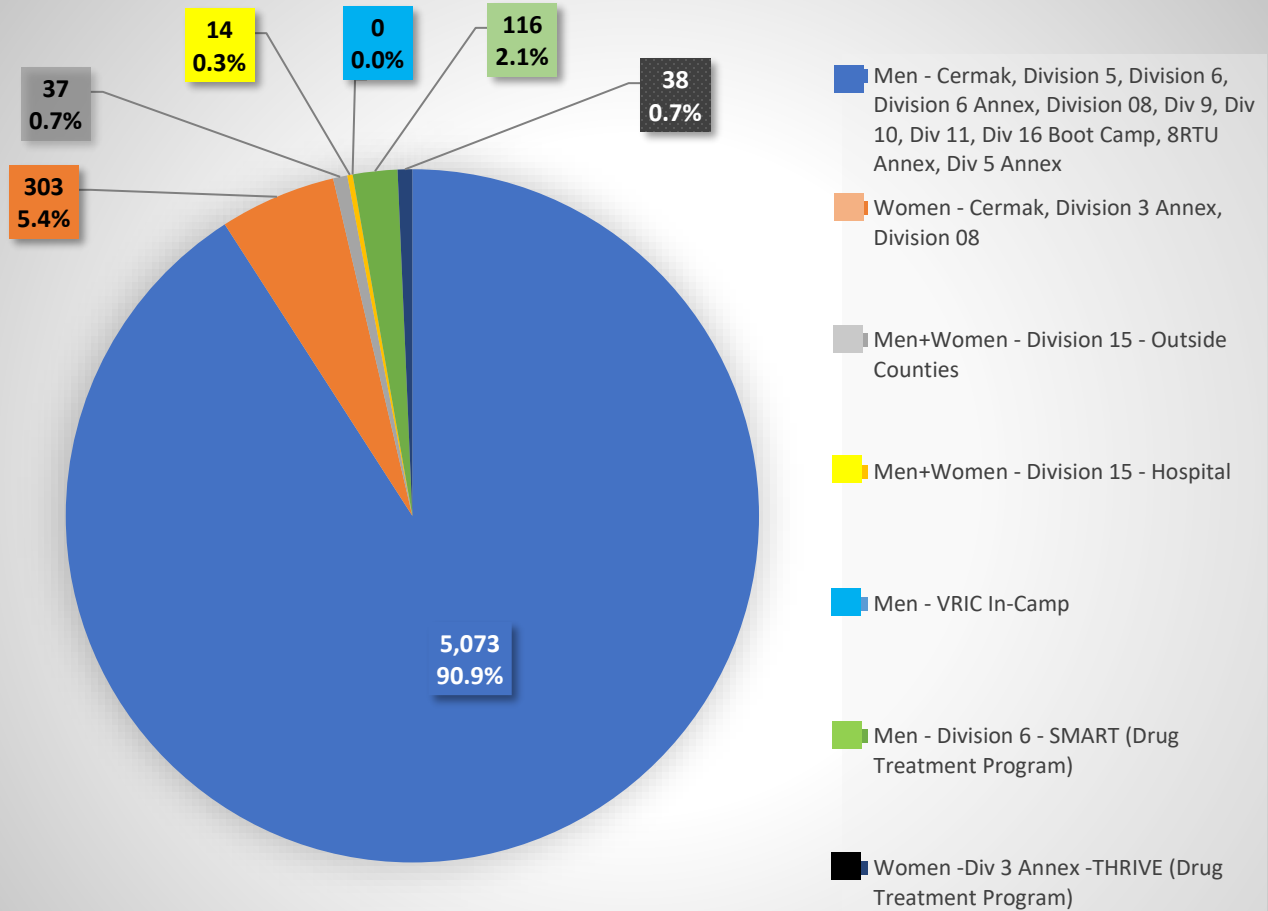

Sheriff's Daily Report

8/28/2023

Under the Custody of the Sheriff	
Total Male and Female	7,420
Jail Population	5,581
Community Corrections	1,839

Jail Population - Behind the Walls

Sheriff's Daily Report

8/28/2023

CCSO Population Demographics