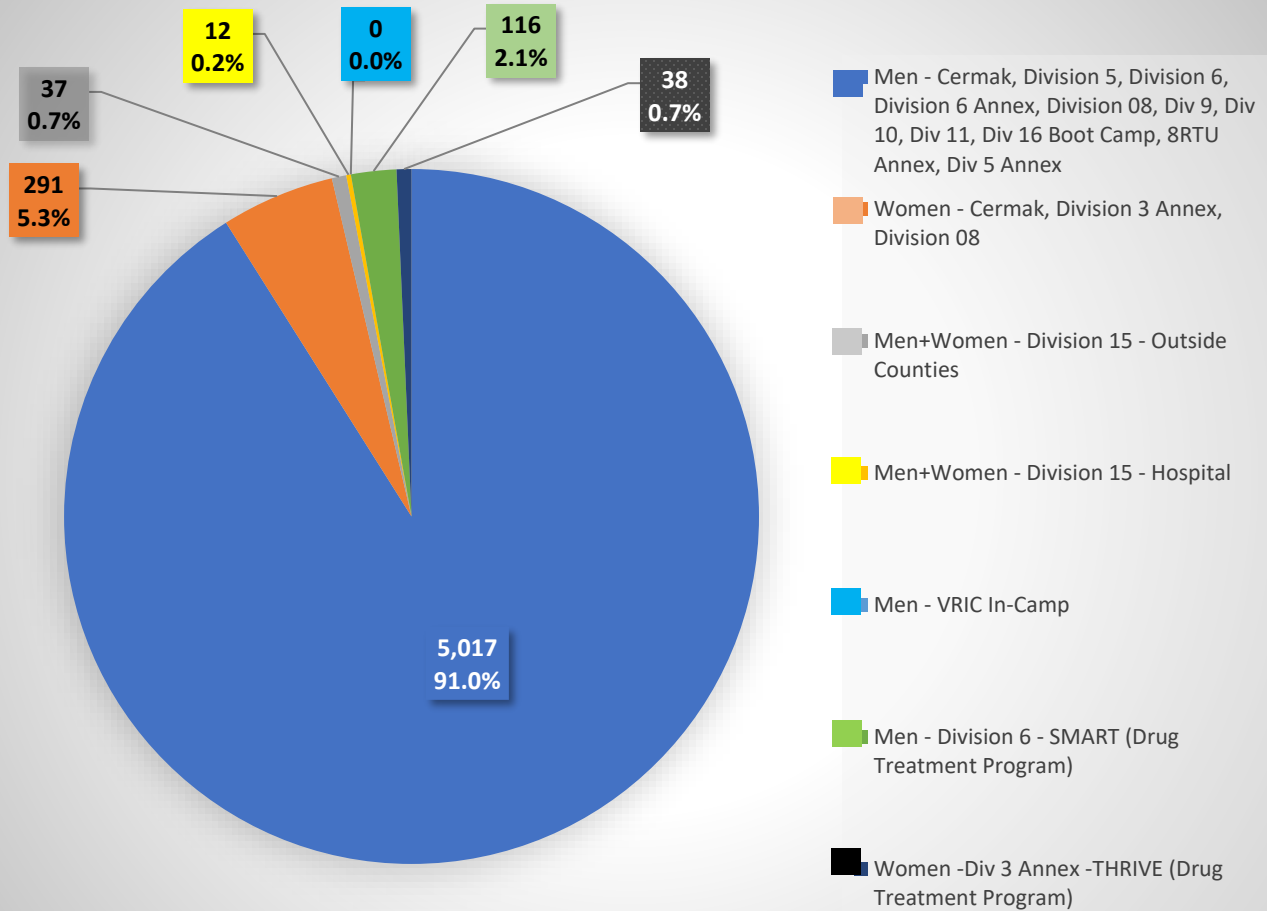

Sheriff's Daily Report

8/26/2023

Under the Custody of the Sheriff	
Total Male and Female	7,339
Jail Population	5,511
Community Corrections	1,828

Jail Population - Behind the Walls

Sheriff's Daily Report

8/26/2023

CCSO Population Demographics