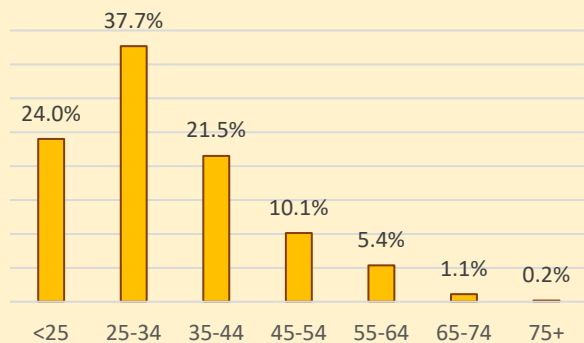

Sheriff's Daily Report

8/25/2023

Under the Custody of the Sheriff	
Total Male and Female	7,346
Jail Population	5,528
Community Corrections	1,818

Jail Population - Behind the Walls

Sheriff's Daily Report

8/25/2023

CCSO Population Demographics

In Confinement

Gender ID Distribution

Race Distribution

Age Distribution

Community Corrections

Gender ID Distribution

Race Distribution

Age Distribution