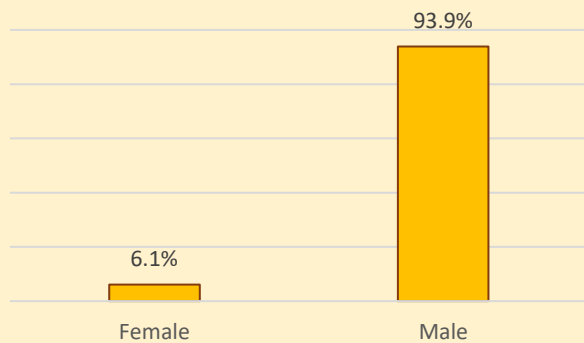

Sheriff's Daily Report

8/25/2023

Under the Custody of the Sheriff	
Total Male and Female	7,346
Jail Population	5,528
Community Corrections	1,818

Jail Population - Behind the Walls

Sheriff's Daily Report

8/25/2023

CCSO Population Demographics

In Confinement

Gender ID Distribution

Race Distribution

Age Distribution

Community Corrections

Gender ID Distribution

Race Distribution

Age Distribution