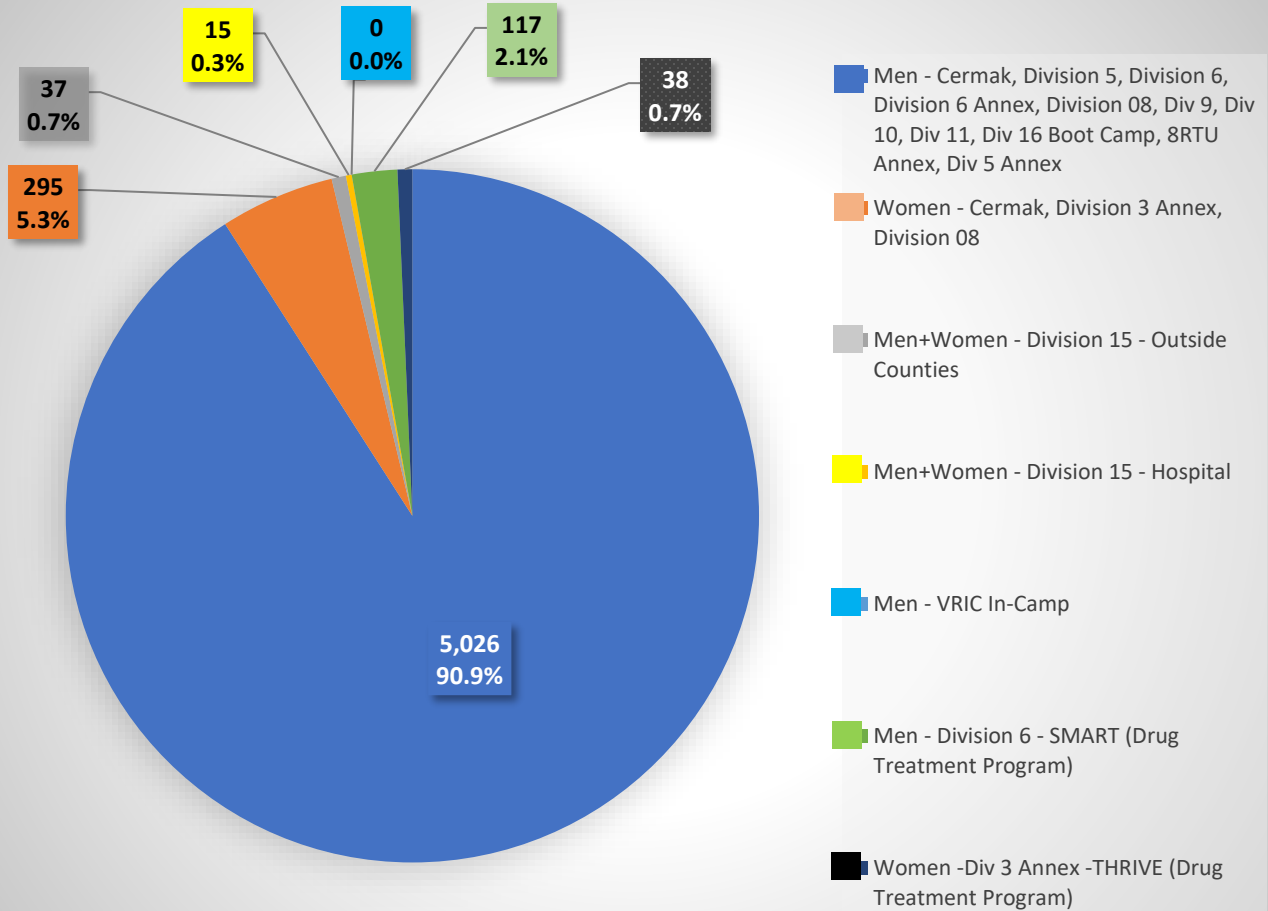

Sheriff's Daily Report

8/25/2023

Under the Custody of the Sheriff	
Total Male and Female	7,346
Jail Population	5,528
Community Corrections	1,818

Jail Population - Behind the Walls

Sheriff's Daily Report

8/25/2023

CCSO Population Demographics

In Confinement

Gender ID Distribution

Race Distribution

Age Distribution

Community Corrections

Gender ID Distribution

Race Distribution

Age Distribution