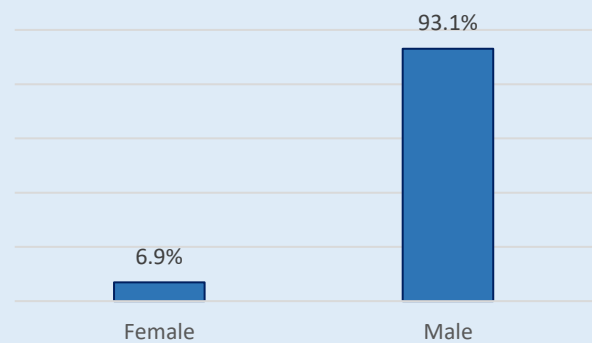

Sheriff's Daily Report

8/25/2023

Under the Custody of the Sheriff	
Total Male and Female	7,346
Jail Population	5,528
Community Corrections	1,818

Jail Population - Behind the Walls

Sheriff's Daily Report

8/25/2023

CCSO Population Demographics

In Confinement

Gender ID Distribution

Race Distribution

Age Distribution

Community Corrections

Gender ID Distribution

Race Distribution

Age Distribution