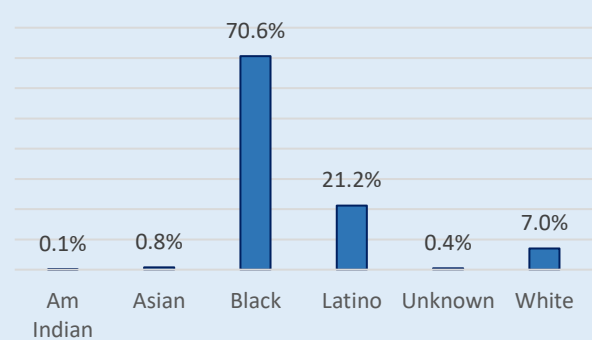

Sheriff's Daily Report

8/25/2023

Under the Custody of the Sheriff	
Total Male and Female	7,346
Jail Population	5,528
Community Corrections	1,818

Jail Population - Behind the Walls

Sheriff's Daily Report

8/25/2023

CCSO Population Demographics

In Confinement

Gender ID Distribution

Race Distribution

Age Distribution

Community Corrections

Gender ID Distribution

Race Distribution

Age Distribution