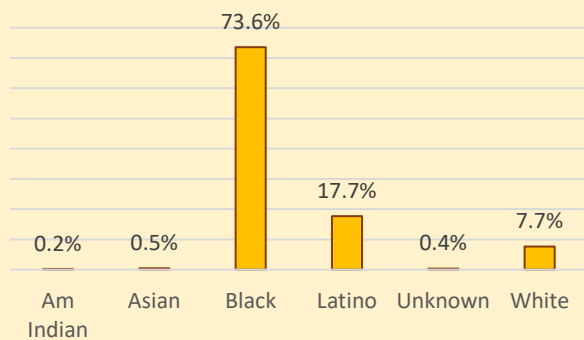

Sheriff's Daily Report

8/25/2023

Under the Custody of the Sheriff	
Total Male and Female	7,346
Jail Population	5,528
Community Corrections	1,818

Jail Population - Behind the Walls

Sheriff's Daily Report

8/25/2023

CCSO Population Demographics

In Confinement

Gender ID Distribution

Race Distribution

Age Distribution

Community Corrections

Gender ID Distribution

Race Distribution

Age Distribution