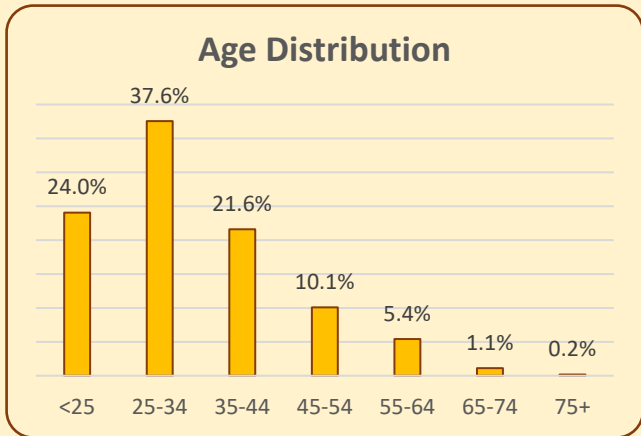

Sheriff's Daily Report

8/24/2023

CCSO Population Demographics

In Confinement