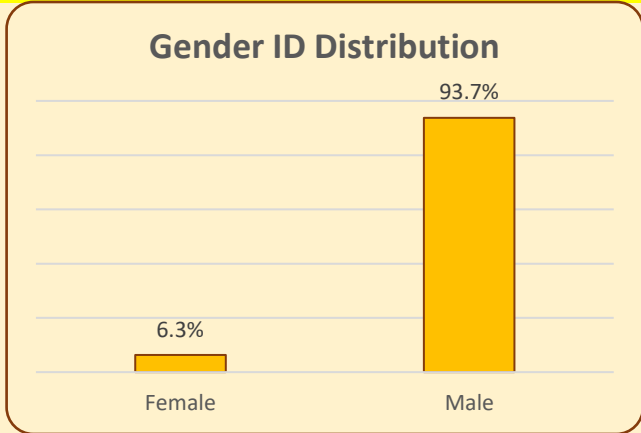

Sheriff's Daily Report

8/24/2023

CCSO Population Demographics

In Confinement