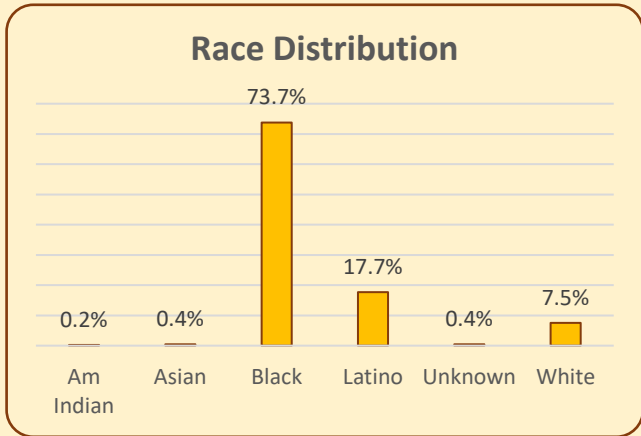

Sheriff's Daily Report

8/24/2023

CCSO Population Demographics

In Confinement