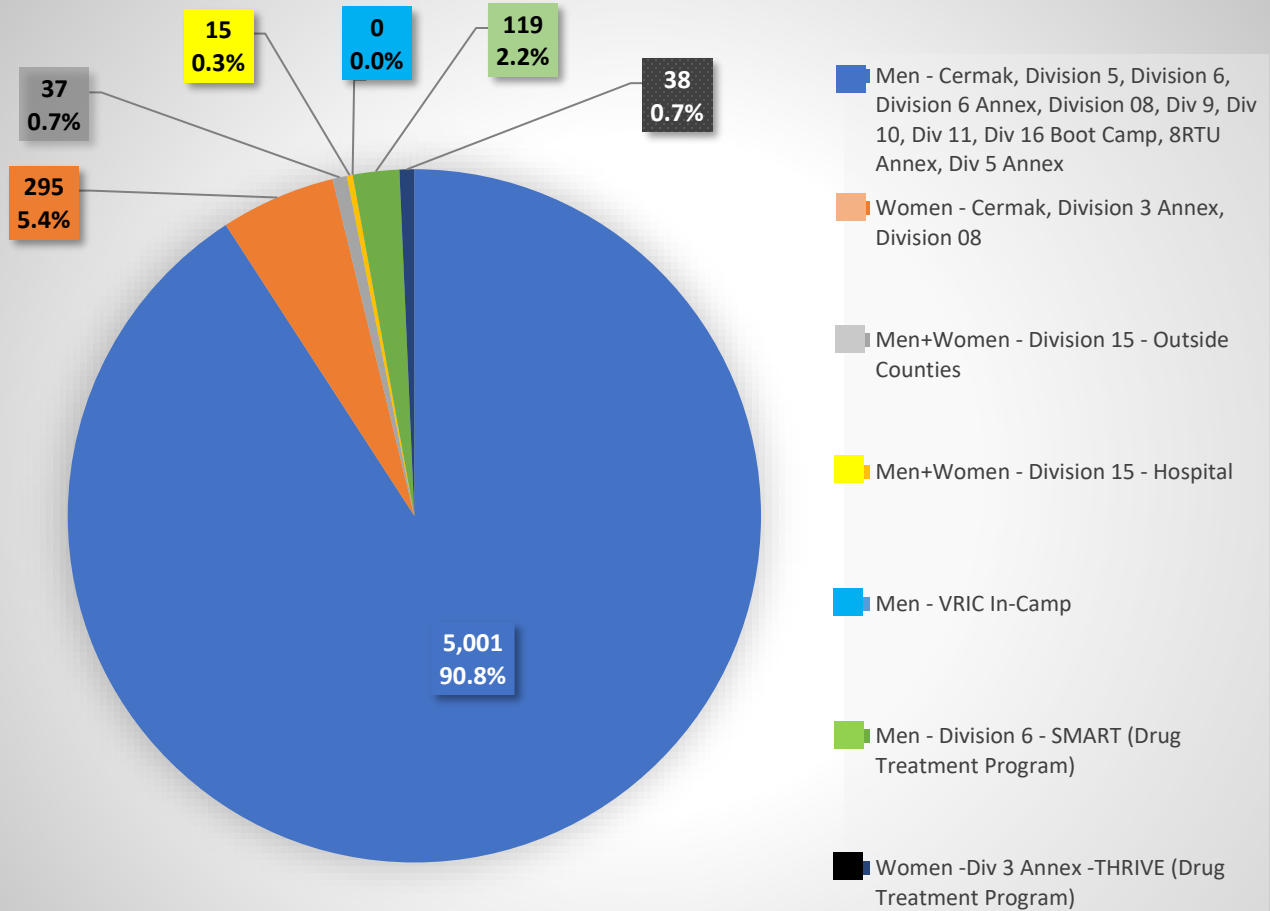

Sheriff's Daily Report

8/24/2023

Under the Custody of the Sheriff	
Total Male and Female	7,326
Jail Population	5,505
Community Corrections	1,821

Jail Population - Behind the Walls

Sheriff's Daily Report

8/24/2023

CCSO Population Demographics

In Confinement

Community Corrections