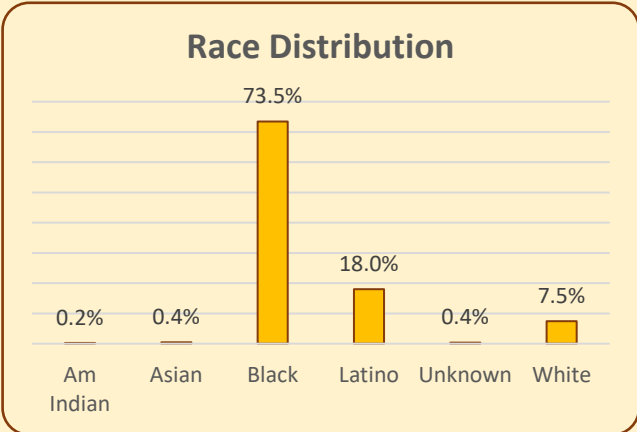

CCSO Population Demographics

In Confinement