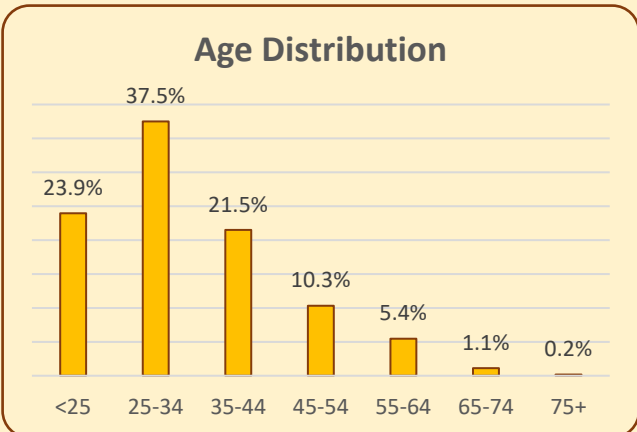

CCSO Population Demographics

In Confinement