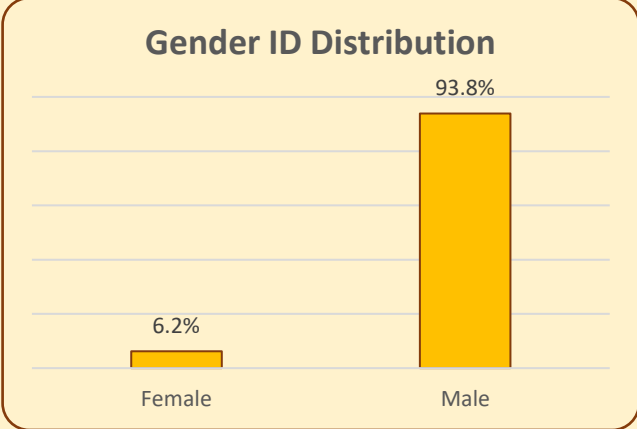

CCSO Population Demographics

In Confinement