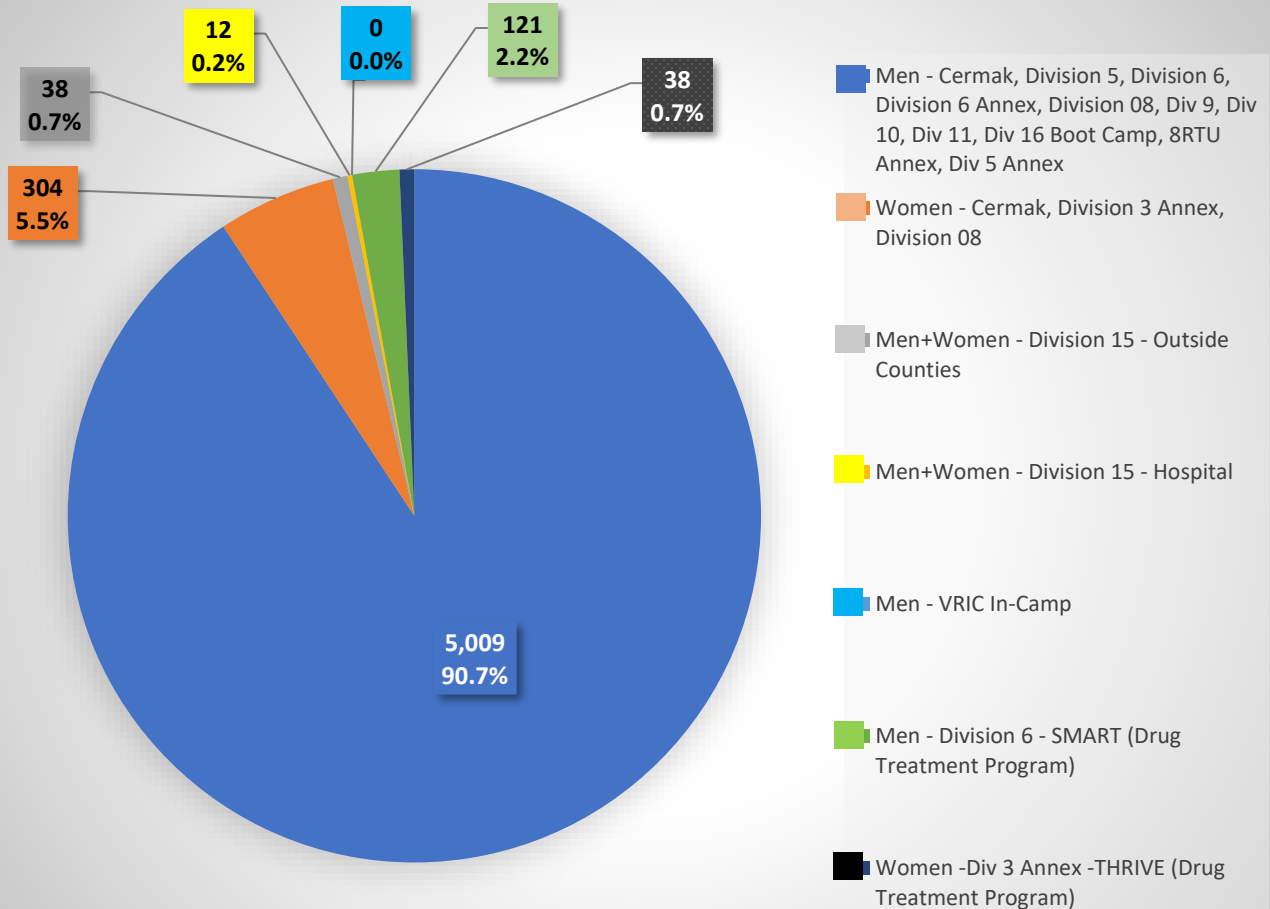

# Sheriff's Daily Report

8/22/2023

Under the Custody of the Sheriff	
<b>Total Male and Female</b>	<b>7,347</b>
Jail Population	5,522
Community Corrections	1,825

## Jail Population - Behind the Walls