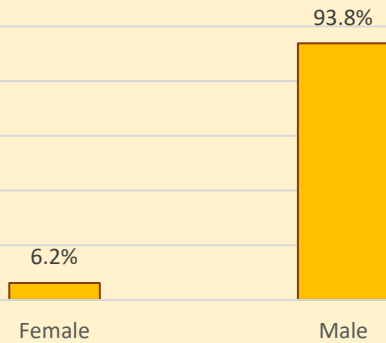

CCSO Population Demographics

In Confinement

Gender ID Distribution