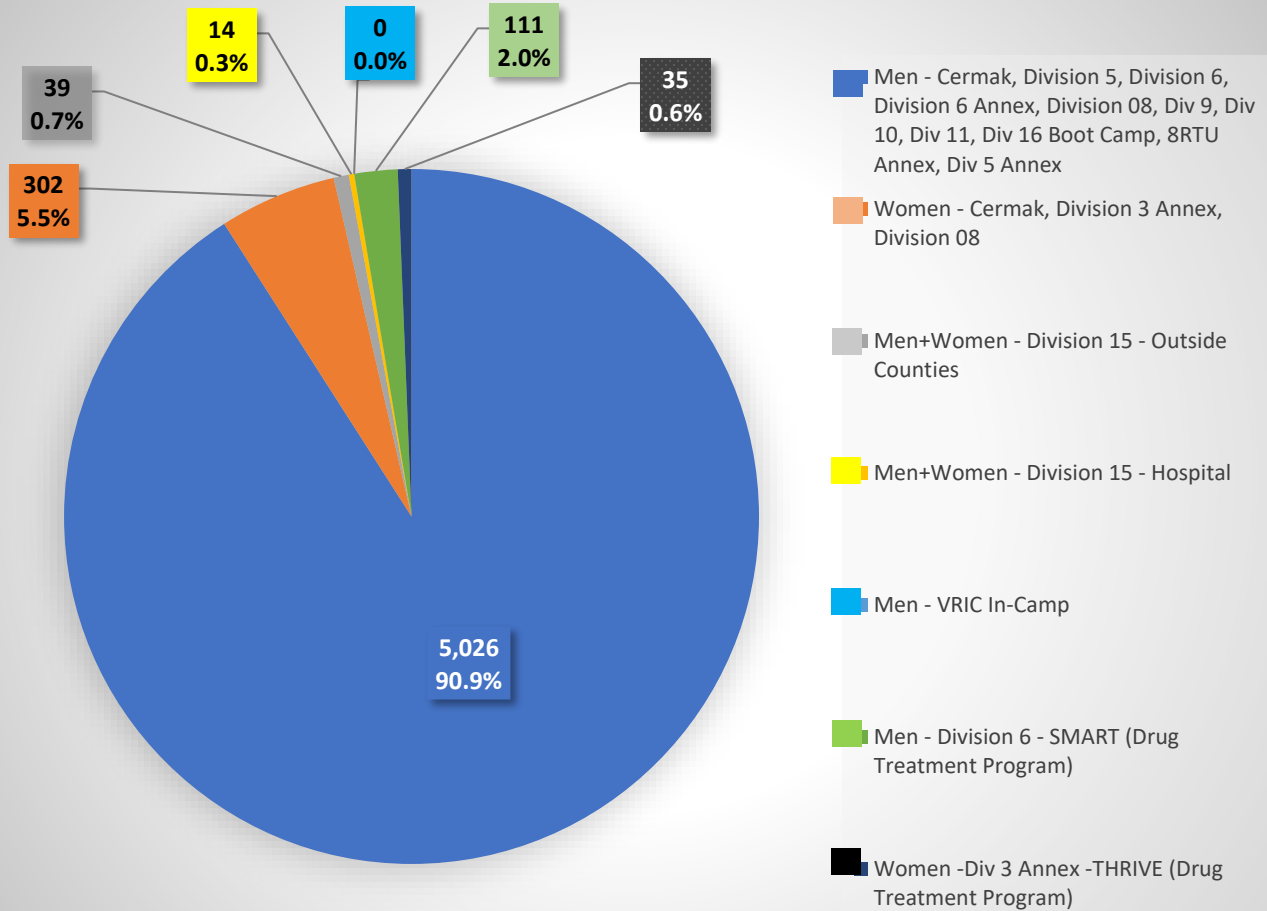

# Sheriff's Daily Report

## 8/12/2023

Under the Custody of the Sheriff	
Total Male and Female	7,351
Jail Population	5,527
Community Corrections	1,824

### Jail Population - Behind the Walls