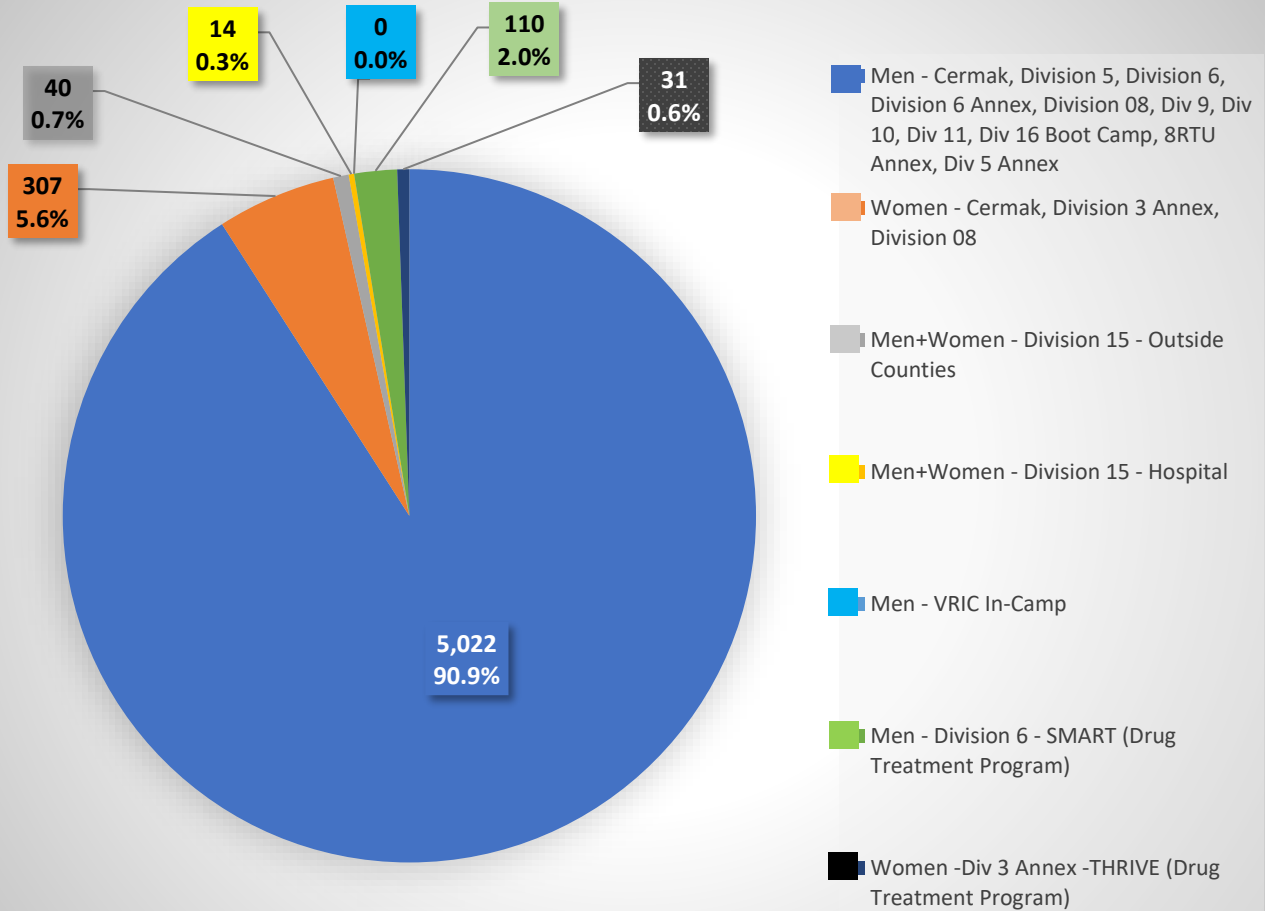

# Sheriff's Daily Report

## 8/11/2023

Under the Custody of the Sheriff	
Total Male and Female	<b>7,344</b>
Jail Population	5,524
Community Corrections	1,820

### Jail Population - Behind the Walls

### In Confinement

Gender ID Distribution

Race Distribution

Age Distribution