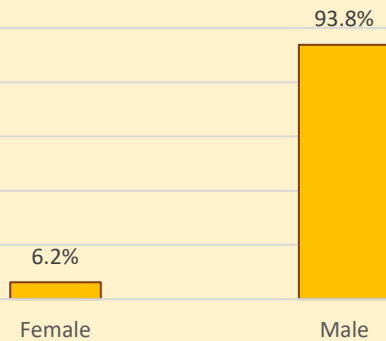

Sheriff's Daily Report

8/11/2023

CCSO Population Demographics

In Confinement

Gender ID Distribution