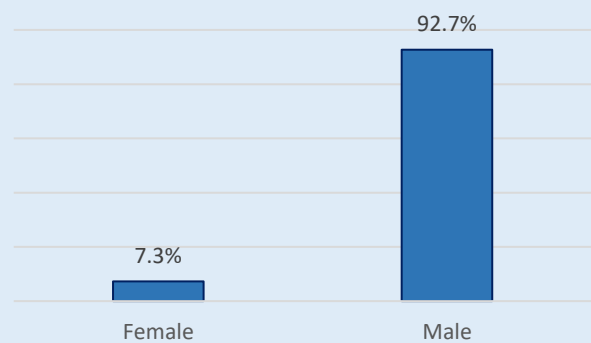

Sheriff's Daily Report

8/9/2023

Under the Custody of the Sheriff	
Total Male and Female	7,399
Jail Population	5,569
Community Corrections	1,830

Jail Population - Behind the Walls

Sheriff's Daily Report

8/9/2023

CCSO Population Demographics

In Confinement

Gender ID Distribution

Race Distribution

Age Distribution

Community Corrections

Gender ID Distribution

Race Distribution

Age Distribution