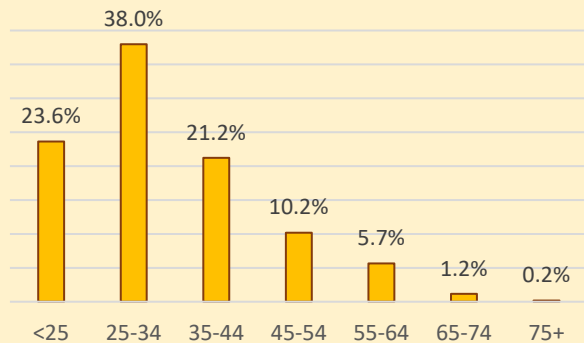

Sheriff's Daily Report

8/9/2023

Under the Custody of the Sheriff	
Total Male and Female	7,399
Jail Population	5,569
Community Corrections	1,830

Jail Population - Behind the Walls

Sheriff's Daily Report

8/9/2023

CCSO Population Demographics

In Confinement

Gender ID Distribution

Race Distribution

Age Distribution

Community Corrections

Gender ID Distribution

Race Distribution

Age Distribution