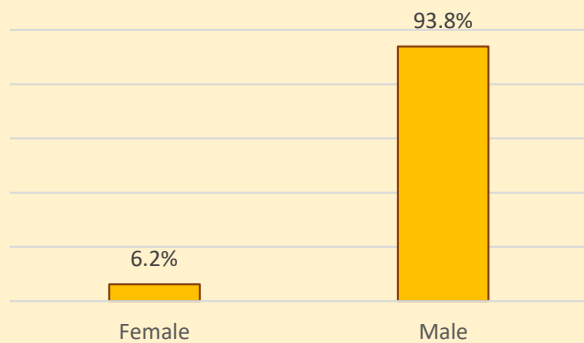

Sheriff's Daily Report

8/9/2023

Under the Custody of the Sheriff	
Total Male and Female	7,399
Jail Population	5,569
Community Corrections	1,830

Jail Population - Behind the Walls

Sheriff's Daily Report

8/9/2023

CCSO Population Demographics

In Confinement

Gender ID Distribution

Race Distribution

Age Distribution

Community Corrections

Gender ID Distribution

Race Distribution

Age Distribution