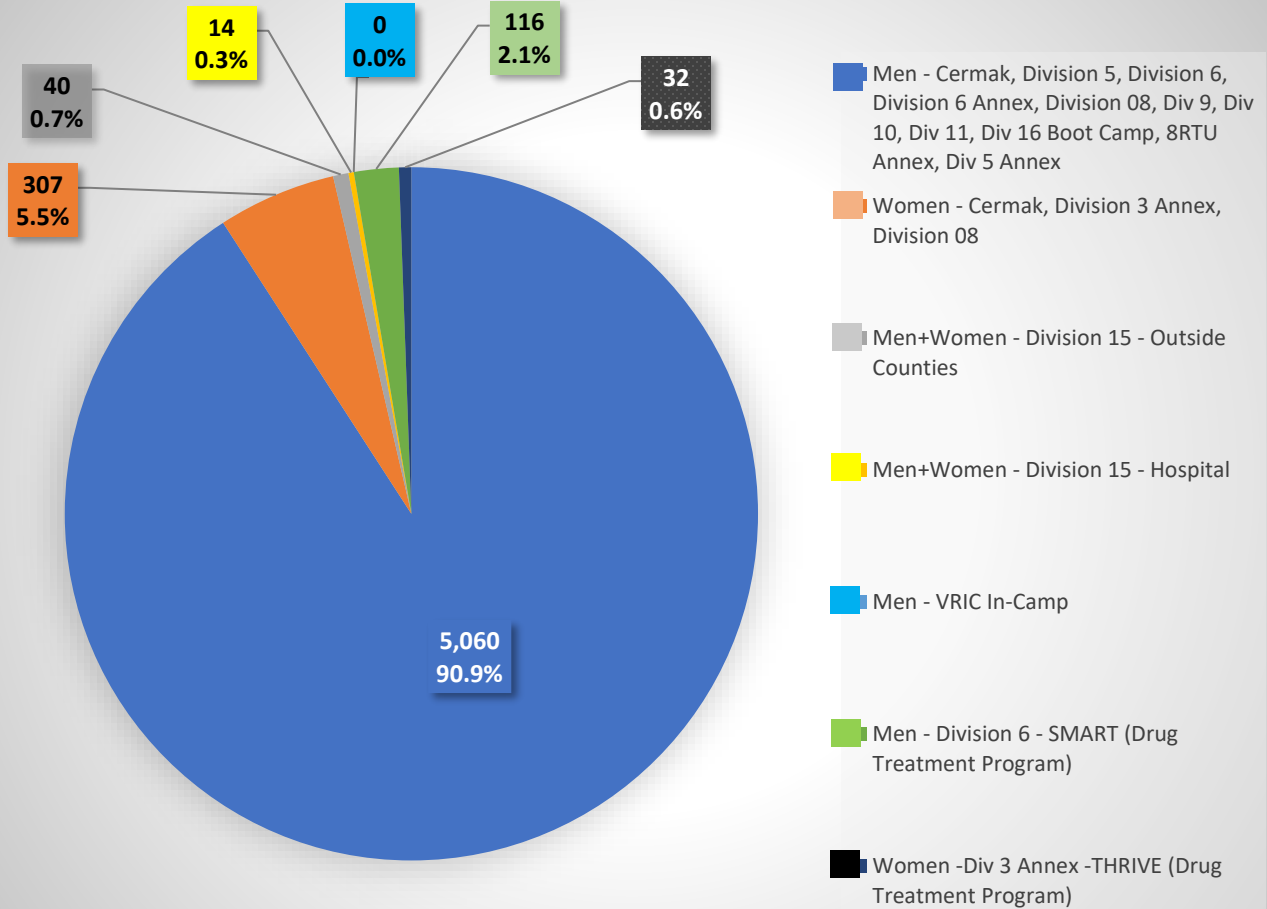

Sheriff's Daily Report

8/9/2023

Under the Custody of the Sheriff	
Total Male and Female	7,399
Jail Population	5,569
Community Corrections	1,830

Jail Population - Behind the Walls

Sheriff's Daily Report

8/9/2023

CCSO Population Demographics

In Confinement

Gender ID Distribution

Race Distribution

Age Distribution

Community Corrections

Gender ID Distribution

Race Distribution

Age Distribution