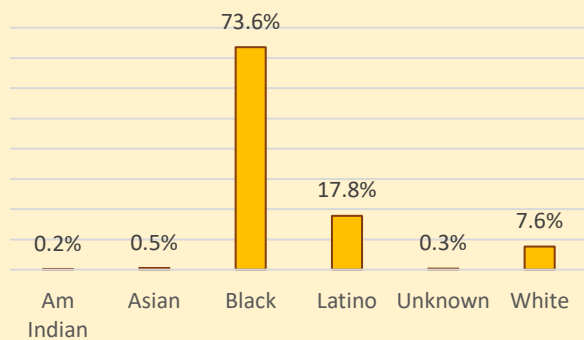

Sheriff's Daily Report

8/9/2023

Under the Custody of the Sheriff	
Total Male and Female	7,399
Jail Population	5,569
Community Corrections	1,830

Jail Population - Behind the Walls

Sheriff's Daily Report

8/9/2023

CCSO Population Demographics

In Confinement

Gender ID Distribution

Race Distribution

Age Distribution

Community Corrections

Gender ID Distribution

Race Distribution

Age Distribution