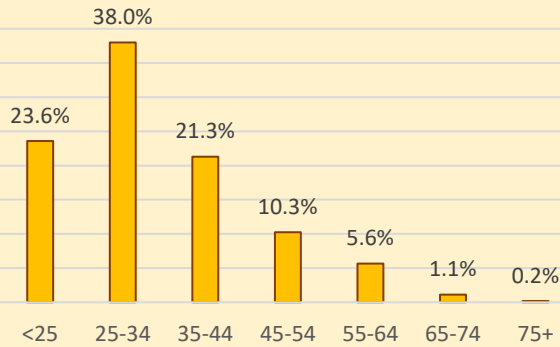

Sheriff's Daily Report

8/6/2023

Under the Custody of the Sheriff	
Total Male and Female	7,454
Jail Population	5,631
Community Corrections	1,823

Jail Population - Behind the Walls

Sheriff's Daily Report

8/6/2023

CCSO Population Demographics

In Confinement

Gender ID Distribution

Race Distribution

Age Distribution

Community Corrections

Gender ID Distribution

Race Distribution

Age Distribution