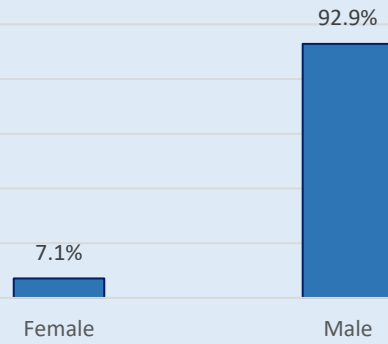

Sheriff's Daily Report

8/6/2023

Under the Custody of the Sheriff	
Total Male and Female	7,454
Jail Population	5,631
Community Corrections	1,823

Jail Population - Behind the Walls

Sheriff's Daily Report

8/6/2023

CCSO Population Demographics

In Confinement

Gender ID Distribution

Race Distribution

Age Distribution

Community Corrections

Gender ID Distribution

Race Distribution

Age Distribution