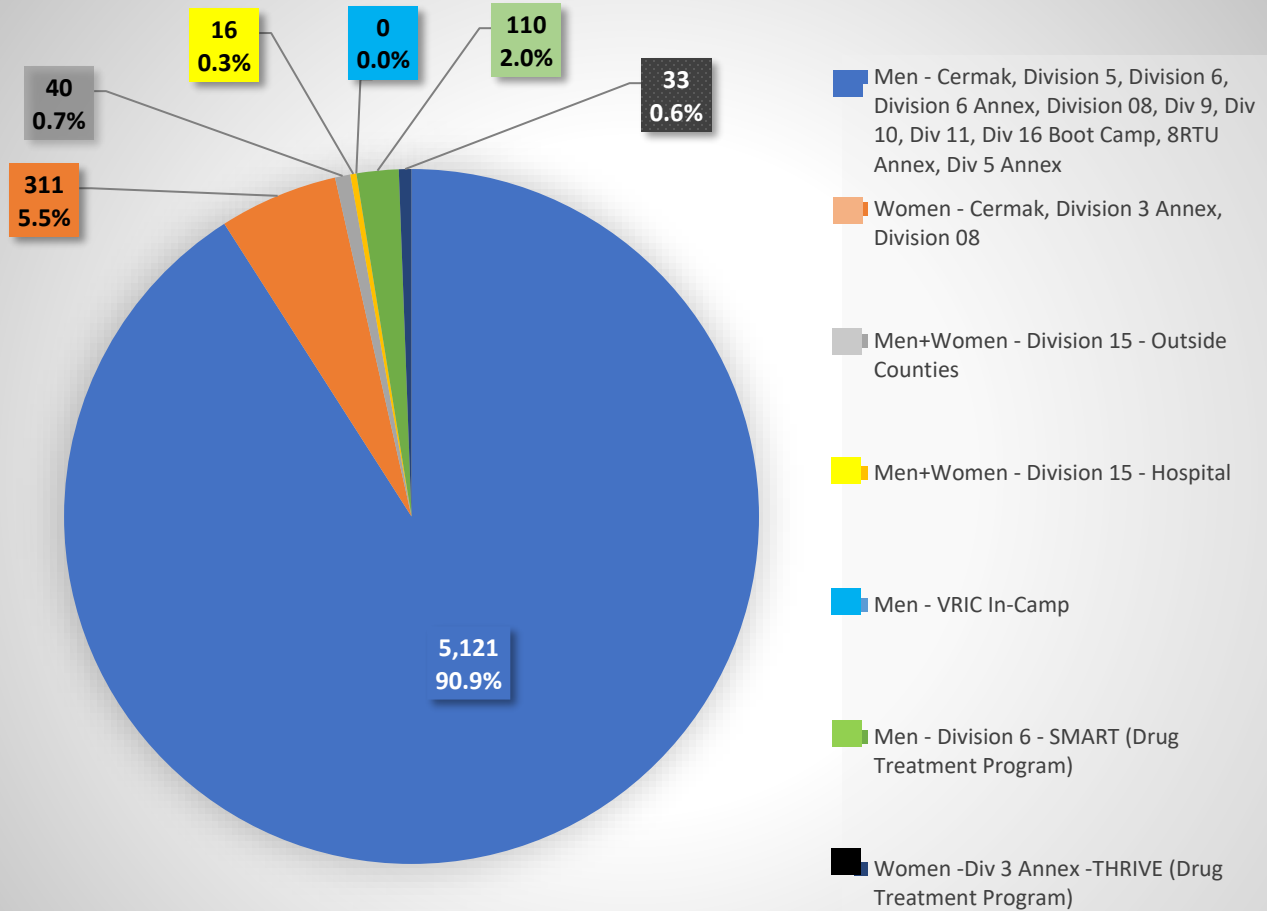

Sheriff's Daily Report

8/6/2023

Under the Custody of the Sheriff	
Total Male and Female	7,454
Jail Population	5,631
Community Corrections	1,823

Jail Population - Behind the Walls

Sheriff's Daily Report

8/6/2023

CCSO Population Demographics

In Confinement

Gender ID Distribution

Race Distribution

Age Distribution

Community Corrections

Gender ID Distribution

Race Distribution

Age Distribution