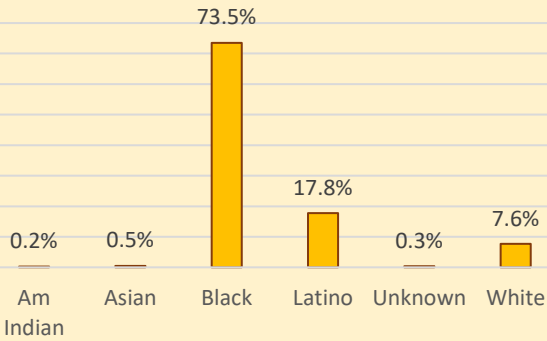

Sheriff's Daily Report

8/6/2023

Under the Custody of the Sheriff	
Total Male and Female	7,454
Jail Population	5,631
Community Corrections	1,823

Jail Population - Behind the Walls

Sheriff's Daily Report

8/6/2023

CCSO Population Demographics

In Confinement

Gender ID Distribution

Race Distribution

Age Distribution

Community Corrections

Gender ID Distribution

Race Distribution

Age Distribution