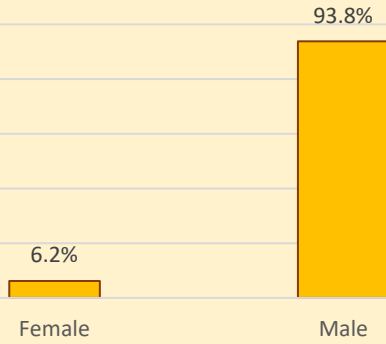

Sheriff's Daily Report

8/6/2023

Under the Custody of the Sheriff	
Total Male and Female	7,454
Jail Population	5,631
Community Corrections	1,823

Jail Population - Behind the Walls

Sheriff's Daily Report

8/6/2023

CCSO Population Demographics

In Confinement

Gender ID Distribution

Race Distribution

Age Distribution

Community Corrections

Gender ID Distribution

Race Distribution

Age Distribution